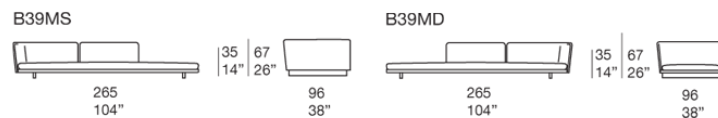

Elementi d'angolo / Corner elements