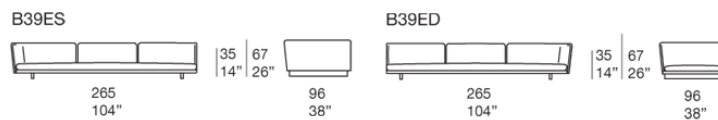

Elementi d'angolo / Corner elements