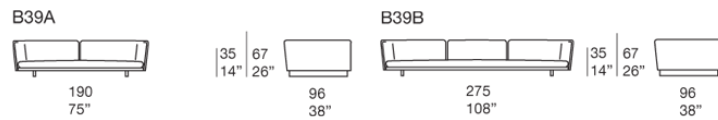

Sabi

design : F. Rota

Back and loose cushions are necessary for enhanced comfort; quantity and dimensions depend on the selected product.

As an alternative, it is possible to use modular back cushions padded with polyester fibre, insert in stress resistant polyurethane, fixed covering in waterproofed polyester and removable upholstery cover in the fabrics Luz, Rope T, Brio, Thea or Wara.

The sassafras wood is treated against stains and water with waterbased products that limit the absorption of liquids and greasy substances.

This product can be used also in interior environments.

We advise to use a Winter Set protection cover.