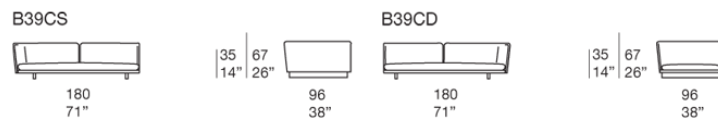

Elementi d'angolo / Corner elements