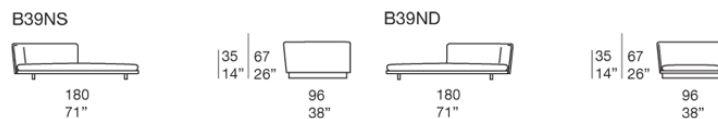

Elementi d'angolo / Corner elements