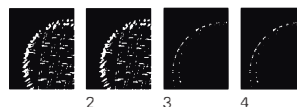

Finitura cime / Ropes finish