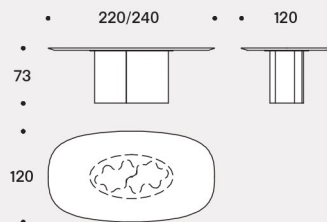

Tavoli ovali / Oval tables

(versione basi unite / united bases version)