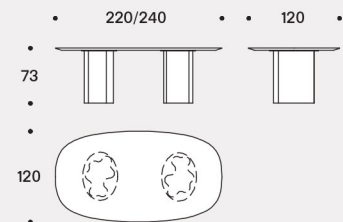

Teatro Magico is a new chapter in which Saba narrates of the table object through its aesthetic codes.

Structure

In lacquered rigid polyurethane with painted iron ballast plates.

Top

In lacquered MDF top thickness 30 mm, connected to the feet with a painted iron.

An ultra-compact felt is supplied to protect the floor.

Tavolo tondo / Round table

Tavoli ovali / Oval tables

(versione basi unite / united bases version)

Tavoli ovali / Oval tables

(versione basi separate / separate bases version)