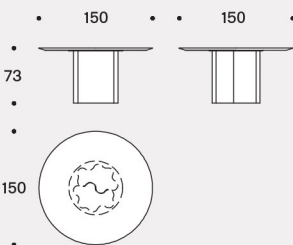

Teatro Magico is a new chapter in which Saba narrates of the table object through its aesthetic codes.

Structure

In lacquered rigid polyurethane with painted iron ballast plates.

Top

In lacquered MDF top thickness 30 mm, connected to the feet with a painted iron.

An ultra-compact felt is supplied to protect the floor.

Tavolo tondo / Round table

Tavoli ovali / Oval tables

(versione basi unite / united bases version)

Tavoli ovali / Oval tables

(versione basi separate / separate bases version)