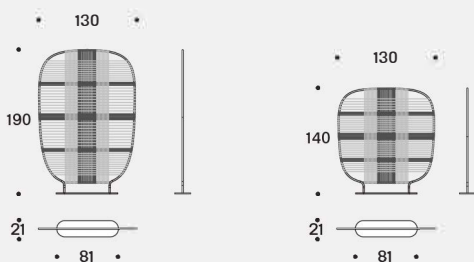

Struttura

In trafilato verniciato per uso in ambienti esterni diametro 18 mm intrecciato con cime tecniche in treccia di corda di poliestere 100% HT. Base in acciaio verniciato h. 15 mm.

[En] — The Shade of Venice dividers are created with a magical colourful weave in nautical cords inspired by the Venetian islands and their local colours. Thus four collections emerge: Murano, Burano, Giudecca and Sant'Erasmus. From the white stone of Giudecca to the colours of the vegetables, like the artichokes that grow in the vegetable gardens of Venice's Sant'Erasmus. Inspired by Murano, the light blue and green colours play in the threads of the divider's weave, whilst the bright tonalities and contrasts of the Burano design reflect the colourful houses of the island in orange and blue. The design's play on positive and negative creates a peek-a-boo effect subtly revealing the spaces beyond. The Shade of Venice dividers create great flexibility and infinite styling possibilities indoors and outdoors.

Structure

In coated wire drawn suitable for outdoor environment with diameter 18 mm braided with technical ropes 100% HT polyester rope braid. Base in coated steel h. 15 mm.

Paraventi / Dividers

Finitura opaca struttura & Combo colori / Frame matt finish & colors Combo