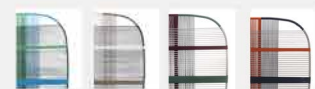

Struttura

In trafilato verniciato per uso in ambienti esterni diametro 18 mm intrecciato con cime tecniche in treccia di corda di poliestere 100% HT. Base in acciaio verniciato h. 15 mm.

[En] — The Shade of Venice dividers are created with a magical colourful weave in nautical cords inspired by the Venetian islands and their local colours. Thus four collections emerge: Murano, Burano, Giudecca and Sant'Erasmus. From the white stone of Giudecca to the colours of the vegetables, like the artichokes that grow in the vegetable gardens of Venice's Sant'Erasmus. Inspired by Murano, the light blue and green colours play in the threads of the divider's weave, whilst the bright tonalities and contrasts of the Burano design reflect the colourful houses of the island in orange and blue. The design's play on positive and negative creates a peek-a-boo effect subtly revealing the spaces beyond. The Shade of Venice dividers create great flexibility and infinite styling possibilities indoors and outdoors.

Structure

In coated wire drawn suitable for outdoor environment with diameter 18 mm braided with technical ropes 100% HT polyester rope braid. Base in coated steel h. 15 mm.

Paraventi / Dividers

Finitura opaca struttura & Combo colori / Frame matt finish & colors Combo

1 Nero / Black / Noir / Negro

2 Murano
3 Giudecca
4 Sant'Erasmus
5 Burano