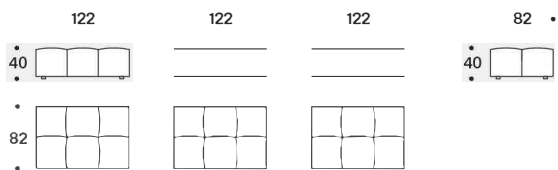

Esempi composizioni / 3 moduli seduta da 122 cm, 3 schienali da 82 cm e 2 schienali da 122 cm
Examples of compositions / 3 x 122 cm seating units, 3 x 82 cm backrests and 2 x 122 cm backrests

Moduli seduta / Seating units / 122