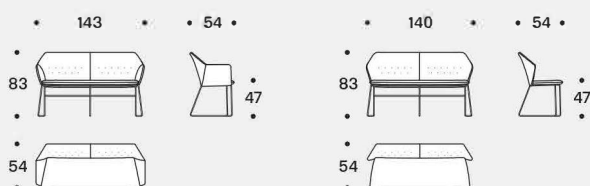

Finitura struttura / Frame finish

1. 1 Bianco / White / Blanc / Blanco
2. 2 Nero / Black / Noir / Negro
3. 3 Cromo / Chrome / Chrome / Cromo
4. 4 Black nichel / Black nickel / Nickel noir / Niquel negro

01 — New York Dining — design Sergio Bicego