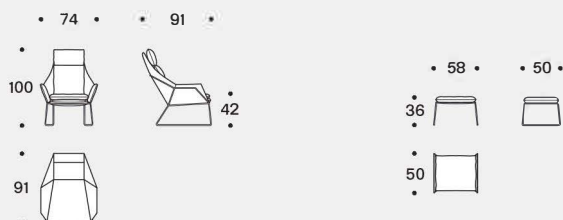

Finitura struttura / Structure finish

1. 1 Bianco / White / Blanc / Blanco
2. 2 Nero / Black / Noir / Negro
3. 3 Rosso / Red / Rouge / Rojo
4. 4 Arancio / Orange / Orange / Naranja
5. 5 Azzurro / Blue / Blue / Azul

1. 6 Giallo / Yellow / Jaune / Amarillo
2. 7 Cromo / Chrome / Chrome / Cromo
3. 8 Rame / Copper / Cuivre / Cobre
4. 9 Black nichel / Black nickel / Nickel noir / Níquel negro

CASA
DESIGN
GROUP
living
outdoor
contract