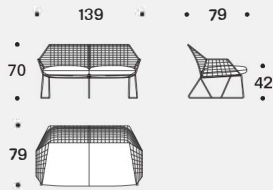

Divano / Sofa