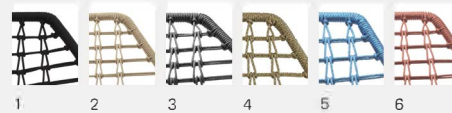

## Structure

In 12 mm wire drawn for sofa and armchair.

In 11 mm wire drawn for chair with or without armrest and for stool. For all products, structure is covered with plaiting of 4 mm diameter of polyester ropes.

## Padding

Seat cushion is filled with a special 30 water-draining polyurethane, covered with polyester fiber 300gr/sqm on 100% polyester lining.

Divano / Sofa

Poltrona / Armchair

Pouf

Finitura struttura / Frame finish

- 1 Bianco (outdoor) / White (outdoor) / Blanc (outdoor) / Blanco (outdoor)
- 2 Nero (outdoor) / Black (outdoor) / Noir (outdoor) / Negro (outdoor)

Finitura cime / Ropes finish

- 1 Nero / Black / Noir / Negro
- 2 Canapa / Hemp / Chanvre / Cáñamo
- 3 Grigio / Grey / Gris / Gris
- 4 Verde / Green / Vert / Verde
- 5 Azzurro / Blue / Bleu / Azul
- 6 Arancio / Orange / Orange / Naranja

Sedia con e senza braccioli / Chair with and without armrests

Sgabello basso e alto / Low and high stool

Finitura struttura / Frame finish

- 1 Bianco (outdoor) / White (outdoor) / Blanc (outdoor) / Blanco (outdoor)
- 2 Nero (outdoor) / Black (outdoor) / Noir (outdoor) / Negro (outdoor)
- 3 Cromo / Chrome / Chrome / Cromo
- 4 Rame / Copper / Cuivre / Cobre
- 5 Black nichel / Black nickel / Nickel noir / Niquel negro
- 6 Bronze Copper Matt
- 7 Bronze Gold Matt