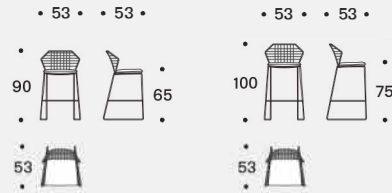

- 1 Bianco (outdoor) / White (outdoor) / Blanc (outdoor) / Blanco (outdoor)
- 2 Nero (outdoor) / Black (outdoor) / Noir (outdoor) / Negro (outdoor)

Finitura cime / Ropes finish

- 1 Nero / Black / Noir / Negro
- 2 Canapa / Hemp / Chanvre / Cáñamo
- 3 Grigio / Grey / Gris / Gris
- 4 Verde / Green / Vert / Verde
- 5 Azzurro / Blue / Bleu / Azul
- 6 Arancio / Orange / Orange / Naranja

Sedia con e senza braccioli / Chair with and without armrests

Sgabello basso e alto / Low and high stool

Finitura struttura / Frame finish

- 1 Bianco (outdoor) / White (outdoor) / Blanc (outdoor) / Blanco (outdoor)
- 2 Nero (outdoor) / Black (outdoor) / Noir (outdoor) / Negro (outdoor)
- 3 Cromo / Chrome / Chrome / Cromo
- 4 Rame / Copper / Cuivre / Cobre
- 5 Black nichel / Black nickel / Nickel noir / Niquel negro
- 6 Bronze Copper Matt
- 7 Bronze Gold Matt