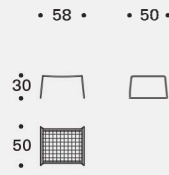

## Structure

In 12 mm wire drawn for sofa and armchair.

In 11 mm wire drawn for chair with or without armrest and for stool. For all products, structure is covered with plaiting of 4 mm diameter of polyester ropes.

## Padding

Seat cushion is filled with a special 30 water-draining polyurethane, covered with polyester fiber 300gr/sqm on 100% polyester lining.

Divano / Sofa

Poltrona / Armchair

Pouf

Finitura struttura / Frame finish