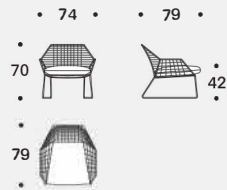

Poltrona / Armchair