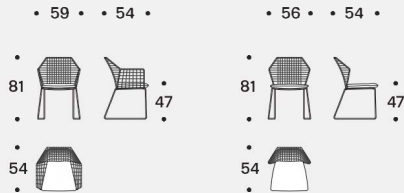

Sedia con e senza braccioli / Chair with and without armrests