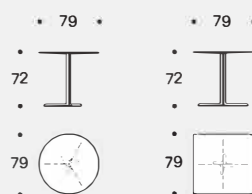

[En] — Garden is a stylish outdoor table, with a distinct design and elegant look.

The HPL top and metal base are painted to suit outdoor environments.

The table, available in three sizes, can be completely dismantled and easily transported. Matched with the new New York Soleil collection, it creates an oasis of comfort, ideal for outdoor use.

Structure

Top in 10 mm stratified HPL mounted on legs relized in 8 mm painted metal suitable for outdoor environment .

Tavolini / Coffee tables

Tavoli / Tables

Finitura opaca piani e struttura / Matt table top and frame finish