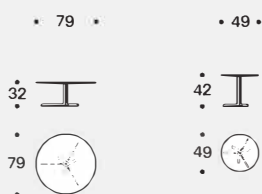

Structure

Top in 10 mm stratified HPL mounted on legs relized in 8 mm painted metal suitable for outdoor environment .

Tavolini / Coffee tables

Tavoli / Tables

Finitura opaca piani e struttura / Matt table top and frame finish