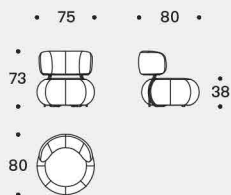

Poltroncina / Small armchair