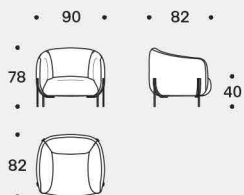

The 75 cm Geo poufs are designed to accommodate the structure of the backrest and can be easily attached to the base of the pouf even at a later time.

Fully removable covers.

## Structure

The small armchair backrest is in wood covered with variable density polyurethane foam (25IP, 75IP and 25IM) and clothed with resin 200gr/sqm coupled to velveteen.

Seating pouf is in wood covered in variable density polyurethane foam (35IP e 25IM) and clothed with resin 200gr/sqm coupled to velveteen.

## Feet

In 14 mm wire drawn with chrome or painted finish. Seating pouf's feet are in black PVC h 15 mm.

Poltrona / Armchair

Poltroncina / Small armchair

Divano / Sofa

Pouf con telaio / Pouf with frame

Pouf