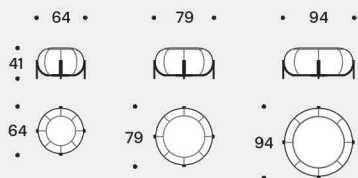

## Feet

In 14 mm wire drawn with chrome or painted finish. Seating pouf's feet are in black PVC h 15 mm.

Poltrona / Armchair

Poltroncina / Small armchair

Divano / Sofa

Pouf con telaio / Pouf with frame

Pouf