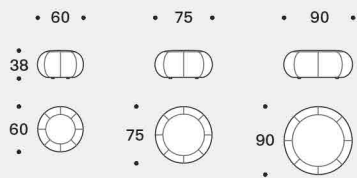

## Feet

In 14 mm wire drawn with chrome or painted finish. Seating pouf's feet are in black PVC h 15 mm.

Poltrona / Armchair

Poltroncina / Small armchair

Divano / Sofa

Pouf con telaio / Pouf with frame

Pouf