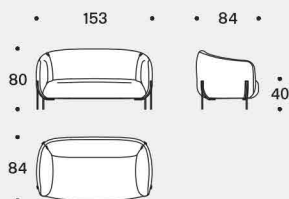

## Piedini

In trafilato dal diametro di 14 mm con finitura cromata o verniciata. Il pouf di seduta ha piedi in PVC nero h 15 mm.

[En] — The Geo collection is enriched with a fun element: a completely rounded armchair created utilizing the namesake pouf as its seat. The metal rod structure supports the curved padded wooden back. The proportions are generous without being over-bearing.

The 75 cm Geo poufs are designed to accommodate the structure of the backrest and can be easily attached to the base of the pouf even at a later time.

Fully removable covers.

## Structure

The small armchair backrest is in wood covered with variable density polyurethane foam (25IP, 75IP and 25IM) and clothed with resin 200gr/sqm coupled to velveteen.

Seating pouf is in wood covered in variable density polyurethane foam (35IP e 25IM) and clothed with resin 200gr/sqm coupled to velveteen.

## Feet

In 14 mm wire drawn with chrome or painted finish. Seating pouf's feet are in black PVC h 15 mm.

Poltrona / Armchair

Poltroncina / Small armchair

Divano / Sofa

Pouf con telaio / Pouf with frame

Pouf