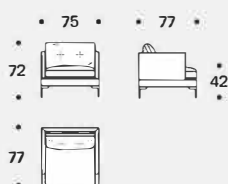

Finitura piedi / Feet finish

1 2

1 Grigio / Grey / Gris / Gris

2 Verniciato corten / painted corten / Peint corten / Pintado corten

01 — Baby Essentiel — design Sergio Bicego