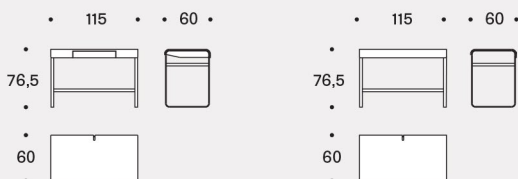

Scrittoio con e senza cassetto / Writing desk with and without drawer