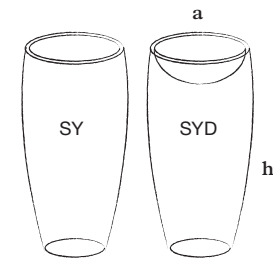

# SY SYD

	a	b	h	w
<b>SY70</b>	40cm	22cm	72cm	40kg
<b>SY90</b>	45cm	26cm	83cm	45kg
<b>SYD90</b>	45cm	26cm	83cm	60kg
<b>SY70</b>	15,7"	8,6"	28,3"	88lbs
<b>SY90</b>	17,7"	10,2"	32,7"	100lbs
<b>SYD90</b>	17,7"	10,2"	32,7"	135lbs

*SYD has a bowl  
inside the pot  
as shown on the  
sketch below.*

*SYD is not suitable  
for outside use  
during frost.*