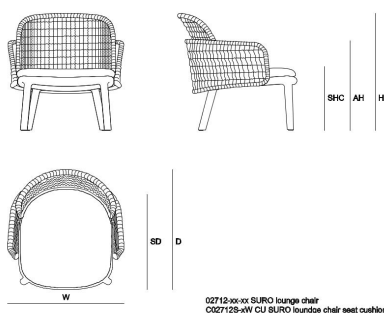

## SURO lounge chair

### DIMENSIONS

Depth (D)	75.0 cm
Height (H)	74.0 cm
Seat height with cushion (SHC)	40.0 cm
Width (W)	71.0 cm
Armrest height (AH)	56.0 cm
Seat height without cushion (SH)	33.0 cm