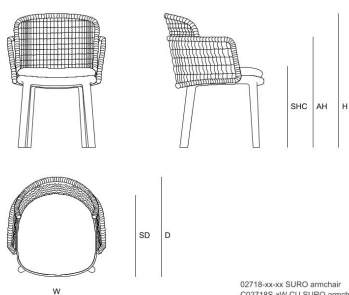

TRIBÙ

SURO chair

TECHNICAL DETAILS

Net weight 11.4 kg

SHIPPING

DIMENSIONS

Depth (D)	62.0 cm
Height (H)	83.5 cm
Seat height with cushion (SHC)	51.0 cm
Width (W)	61.0 cm
Armrest height (AH)	69.0 cm
Seat depth (SD)	51.0 cm
Seat height without cushion (SH)	44.0 cm
Seat width (SW)	50.0 cm

COLOUR OPTIONS FRAME

COLOUR OPTIONS WEAVE