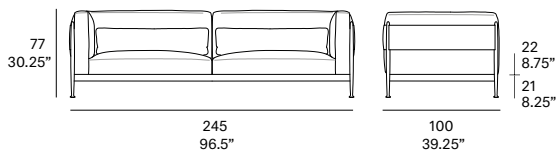

Shipment details

Qty	1 module (1 box)
Volume	2,30 m3 / 81.2 ft3
Gross weight	82 kg / 180.8 lb
Net weight (x1)	64 kg / 141.1 lb
Item dimensions (width x depth x height)	245 x 100 x 77 cm 96.5" x 39.25" x 30.25"
COM (1, 40 - 1,50 m / 54"-59")	upholstered: 11 m / 12 yd loose cushions: 1,2 m / 1.3 yd