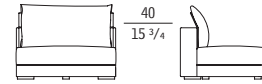

SF 7508G
Elemento centrale con 1 pannello reclinabile
Central element with 1 reclinable panel
cm 120 x 105 x h 88,3
in 47 1/4 x 41 1/4 x h 34 3/4