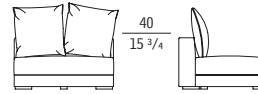

To this element, it is possible to add a basin in tempered crystal glass in grey or bronze colour.

The stool is available also quilted with an asymmetric pattern.

Accessories

Goose-down cushions with removable piping in fabric or leather: cm 60x60 and cm 40x40.

SKYLINE

SF 7500G
Elemento centrale con 1 cuscino schienale
Central element with 1 backrest cushion
cm 90 x 105 x h 97,9
in 35 3/8 x 41 1/4 x h 38 1/2

SF 7501G
Elemento centrale con 1 pannello reclinabile
Central element with 1 reclinable panel
cm 90 x 105 x h 88,3
in 35 3/8 x 41 1/4 x h 34 3/4