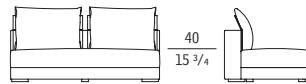

SF 7514G
Elemento centrale con 1 cuscino seduta
e 2 pannelli reclinabili
*Central element with 1 seat cushion
and 2 reclinable panels*
cm 180 x 105 x h 88,3
in 70 7/8 x 41 1/4 x h 34 3/4