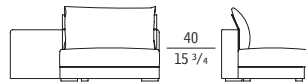

SF 7510G
Elemento destro con 1 pannello reclinabile
Right element with 1 reclinable panel
cm 180 x 105 x h 88,3
in 70 7/8 x 41 1/4 x h 34 3/4