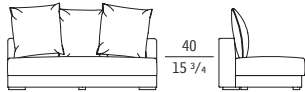

SF 7513G
Elemento centrale con 1 cuscino seduta
e 3 cuscini schienale
*Central element with 1 seat cushion
and 3 backrest cushions*
cm 180 x 105 x h 97,9
in 70 7/8 x 41 1/4 x h 38 1/2