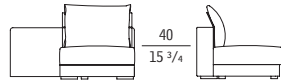

SF 7503G
Elemento destro con 1 pannello reclinabile
Right element with 1 reclinable panel
cm 150 x 105 x h 88,3
in 59 x 41 1/4 x h 34 3/4