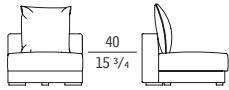

SKYLINE

SF 7500G
Elemento centrale con 1 cuscino schienale
Central element with 1 backrest cushion
cm 90 x 105 x h 97,9
in 35 3/8 x 41 1/4 x h 38 1/2