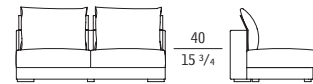

SF 7516G
Elemento centrale con 2 cuscini seduta
e 2 pannelli reclinabili
*Central element with 2 seat cushions
and 2 reclinable panels*
cm 180 x 105 x h 88,3
in 70 7/8 x 41 1/4 x h 34 3/4