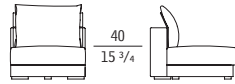

To this element, it is possible to add a basin in tempered crystal glass in grey or bronze colour.

The stool is available also quilted with an asymmetric pattern.

Accessories

Goose-down cushions with removable piping in fabric or leather: cm 60x60 and cm 40x40.

SKYLINE

SF 7500G
Elemento centrale con 1 cuscino schienale
Central element with 1 backrest cushion
cm 90 x 105 x h 97,9
in 35 3/8 x 41 1/4 x h 38 1/2

SF 7501G
Elemento centrale con 1 pannello reclinabile
Central element with 1 reclinable panel
cm 90 x 105 x h 88,3
in 35 3/8 x 41 1/4 x h 34 3/4