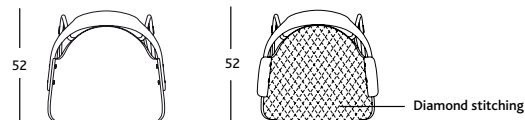

Showtime Swivel base