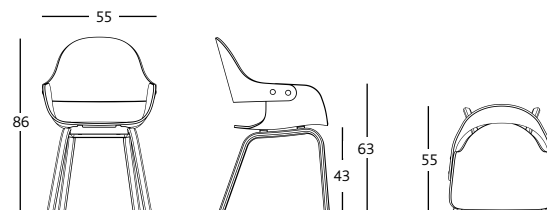

Nude (4 legs)