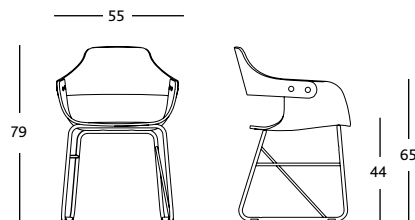

Showtime Sled base