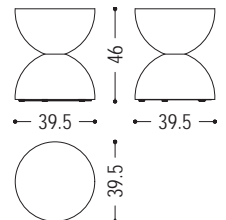

Stool made of a single block of scented cedar that features two semicircles positioned one on top of the other to form an hourglass.

CODE	SIZE	A7	A9
CLESSIDRA	Ø 39,5 x H.46	■	■

AVAILABLE FINISHES:

A7: cedar

A9: cedar contract finish, vulcano cedar