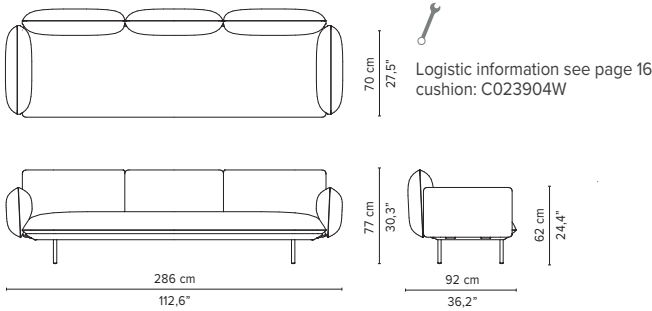

023816-x-y Right corner arm low + pouf

023817-x-y Left corner arm low + pouf

023818-x-y-z Right Corner arm high + table

023819-x-y-z Left Corner arm high + table

* Appearances, measurements and weights may slightly differ from reality.
The cushions on the drawings are not included in the article.

SENJA SOFA

TECHNICAL DRAWINGS

REGULAR SEAT

TOTAL DEPTH 92 CM / 36.25"

023820-x-y-z Right Corner arm low + table

023821-x-y-z Left Corner arm low + table

023901-x-y Triple pouf module

023902-x-y Triple module

023903-x-y 3-seater arm high

023904-x-y 3-seater arm low

023905-x-y 3-seater right arm low/high

023906-x-y 3-seater left arm low/high

* Appearances, measurements and weights may slightly differ from reality.
The cushions on the drawings are not included in the article.

SENJA SOFA

TECHNICAL DRAWINGS

REGULAR SEAT
TOTAL DEPTH 92 CM / 36.25"

023907-x-y Right extension + pouf

023908-x-y Left extension + pouf

023909-x-y-z Right extension + table

023910-x-y-z Left extension + table