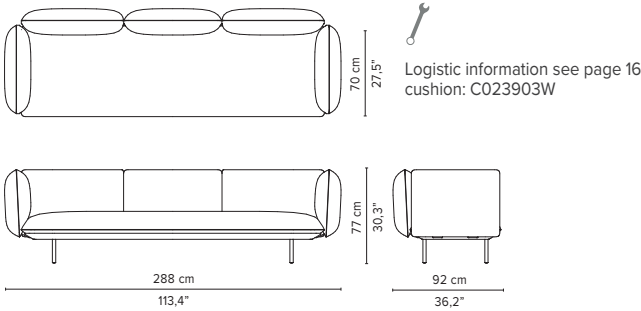

023816-x-y Right corner arm low + pouf

023817-x-y Left corner arm low + pouf

023818-x-y-z Right Corner arm high + table

023819-x-y-z Left Corner arm high + table

* Appearances, measurements and weights may slightly differ from reality.
The cushions on the drawings are not included in the article.

SENJA SOFA

TECHNICAL DRAWINGS

REGULAR SEAT

TOTAL DEPTH 92 CM / 36.25"

023820-x-y-z Right Corner arm low + table

023821-x-y-z Left Corner arm low + table

023901-x-y Triple pouf module

023902-x-y Triple module

023903-x-y 3-seater arm high

023904-x-y 3-seater arm low

023905-x-y 3-seater right arm low/high

023906-x-y 3-seater left arm low/high

* Appearances, measurements and weights may slightly differ from reality.
The cushions on the drawings are not included in the article.