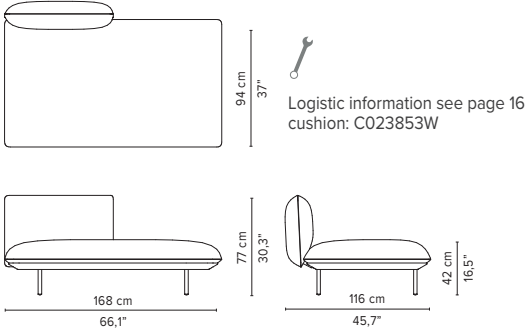

SENJA SOFA

TECHNICAL DRAWINGS

REGULAR SEAT

TOTAL DEPTH 92 CM / 36.25"

023915-x-y Right corner arm high + pouf

023916-x-y Left corner arm high + pouf

023917-x-y Right corner arm low + pouf

023918-x-y Left corner arm low + pouf

023919-x-y-z Right corner arm high + table

023920-x-y-z Left corner arm high + table

023921-x-y-z Right corner arm low + table

023922-x-y-z Left corner arm low + table

* Appearances, measurements and weights may slightly differ from reality.
The cushions on the drawings are not included in the article.

SENJA SOFA

TECHNICAL DRAWINGS

DEEP SEAT
TOTAL DEPTH 116 CM / 45.75"

023851-x-y Double pouf module

023852-x-y-z Pouf + table

023853-x-y Single module + pouf

023854-x-y-z Single module + table

023855-x-y Double module

* Appearances, measurements and weights may slightly differ from reality.
The cushions on the drawings are not included in the article.

SENJA SOFA

TECHNICAL DRAWINGS

DEEP SEAT

TOTAL DEPTH 116 CM / 45.75"

023856-x-y Right Corner arm high