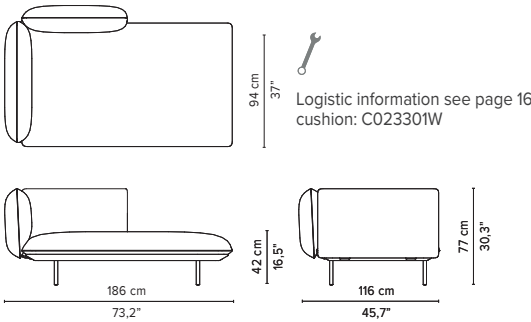

SENJA SOFA

TECHNICAL DRAWINGS

DEEP SEAT
TOTAL DEPTH 116 CM / 45.75"

023967-x-y Right corner arm low + pouf

023968-x-y Left corner arm low + pouf

023969-x-y-z Right corner arm high + table

023970-x-y-z Left corner arm high + table

023971-x-y-z Right corner arm low + table

023972-x-y-z Left corner arm low + table

* Appearances, measurements and weights may slightly differ from reality.
The cushions on the drawings are not included in the article.

SENJA SOFA

TECHNICAL DRAWINGS

DEEP SEAT
TOTAL DEPTH 116 CM / 45.75"

023301-x-y Meridienne left arm high

023302-x-y Meridienne left arm low

023401-x-y Meridienne right arm high

023402-x-y Meridienne right arm low

02381-x-z Side table

* Height from the floor = 45 cm / 17.7"

02370S-x-z Table top regular

02370D-x-z Table top deep

C02300-xW Casual back cushion

* Appearances, measurements and weights may slightly differ from reality.
The cushions on the drawings are not included in the article.