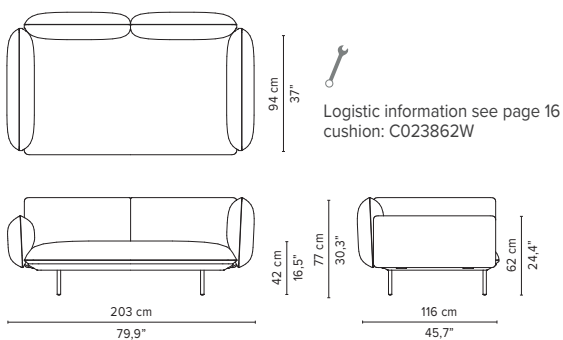

SENJA SOFA

TECHNICAL DRAWINGS

DEEP SEAT
TOTAL DEPTH 116 CM / 45.75"

023851-x-y Double pouf module

023852-x-y-z Pouf + table

023853-x-y Single module + pouf

023854-x-y-z Single module + table

023855-x-y Double module

* Appearances, measurements and weights may slightly differ from reality.
The cushions on the drawings are not included in the article.

SENJA SOFA

TECHNICAL DRAWINGS

DEEP SEAT

TOTAL DEPTH 116 CM / 45.75"

023856-x-y Right Corner arm high

023857-x-y Left Corner arm high

023858-x-y Right Corner arm low

023859-x-y Left Corner arm low

023860-x-y 2-seater arm high

023861-x-y 2-seater arm low

023862-x-y 2-seater right arm low/high

023863-x-y 2-seater left arm low/high

* Appearances, measurements and weights may slightly differ from reality.
The cushions on the drawings are not included in the article.

SENJA SOFA

TECHNICAL DRAWINGS

DEEP SEAT

TOTAL DEPTH 116 CM / 45.75"

023864-x-y Right Corner arm high + pouf