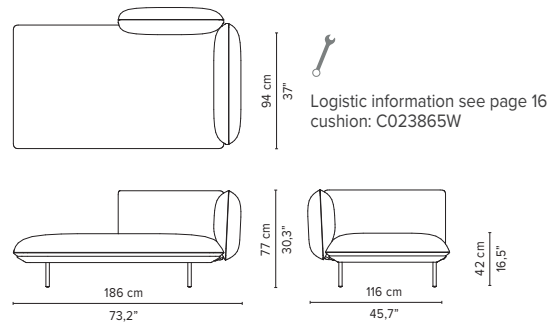

023865-x-y Left Corner arm high + pouf