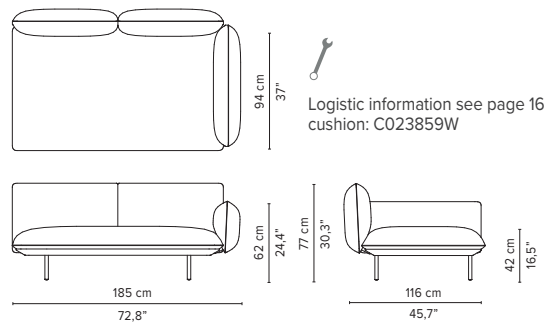

SENJA SOFA

TECHNICAL DRAWINGS

DEEP SEAT
TOTAL DEPTH 116 CM / 45.75"

023851-x-y Double pouf module

023852-x-y-z Pouf + table

023853-x-y Single module + pouf

023854-x-y-z Single module + table

023855-x-y Double module

* Appearances, measurements and weights may slightly differ from reality.
The cushions on the drawings are not included in the article.

SENJA SOFA

TECHNICAL DRAWINGS

DEEP SEAT

TOTAL DEPTH 116 CM / 45.75"

023856-x-y Right Corner arm high

023857-x-y Left Corner arm high

023858-x-y Right Corner arm low

023859-x-y Left Corner arm low

023860-x-y 2-seater arm high

023861-x-y 2-seater arm low

023862-x-y 2-seater right arm low/high

023863-x-y 2-seater left arm low/high

* Appearances, measurements and weights may slightly differ from reality.
The cushions on the drawings are not included in the article.

SENJA SOFA

TECHNICAL DRAWINGS

DEEP SEAT

TOTAL DEPTH 116 CM / 45.75"

023864-x-y Right Corner arm high + pouf