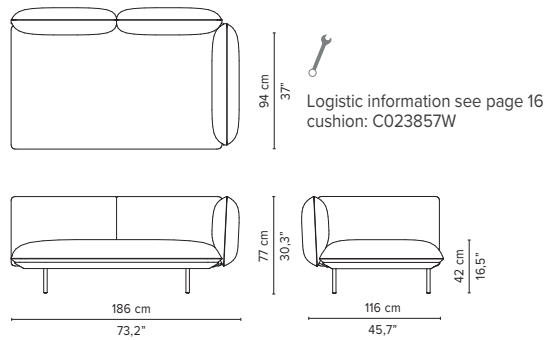

SENJA SOFA

TECHNICAL DRAWINGS

DEEP SEAT
TOTAL DEPTH 116 CM / 45.75"

023851-x-y Double pouf module

023852-x-y-z Pouf + table

023853-x-y Single module + pouf

023854-x-y-z Single module + table

023855-x-y Double module

* Appearances, measurements and weights may slightly differ from reality.
The cushions on the drawings are not included in the article.

SENJA SOFA

TECHNICAL DRAWINGS

DEEP SEAT

TOTAL DEPTH 116 CM / 45.75"

023856-x-y Right Corner arm high

023857-x-y Left Corner arm high

023858-x-y Right Corner arm low

023859-x-y Left Corner arm low

023860-x-y 2-seater arm high

023861-x-y 2-seater arm low

023862-x-y 2-seater right arm low/high

023863-x-y 2-seater left arm low/high

* Appearances, measurements and weights may slightly differ from reality.
The cushions on the drawings are not included in the article.

SENJA SOFA

TECHNICAL DRAWINGS

DEEP SEAT

TOTAL DEPTH 116 CM / 45.75"

023864-x-y Right Corner arm high + pouf