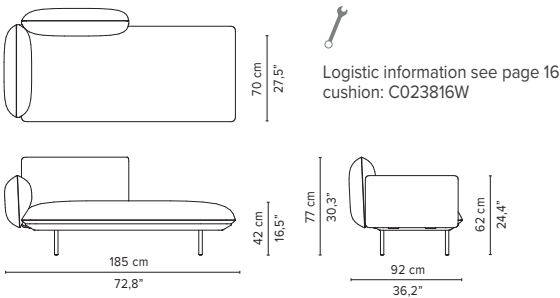

SENJA SOFA

REGULAR SEAT
TOTAL DEPTH 92 CM / 36.25"

TECHNICAL DRAWINGS

023805-x-y Double module

023806-x-y Right Corner arm high

023807-x-y Left Corner arm high

023808-x-y Right Corner arm low

023809-x-y Left Corner arm low

TECHNICAL DRAWINGS

REGULAR SEAT

TOTAL DEPTH 92 CM / 36.25"

023812-x-y 2-seater right arm low/high

023813-x-y 2-seater left arm low/high

023814-x-y Right corner arm high + pouf

023815-x-y Left corner arm high + pouf

023816-x-y Right corner arm low + pouf

023817-x-y Left corner arm low + pouf

023818-x-y-z Right Corner arm high + table

023819-x-y-z Left Corner arm high + table

* Appearances, measurements and weights may slightly differ from reality.
The cushions on the drawings are not included in the article.

SENJA SOFA

TECHNICAL DRAWINGS

REGULAR SEAT

TOTAL DEPTH 92 CM / 36.25"

023820-x-y-z Right Corner arm low + table

023821-x-y-z Left Corner arm low + table

023901-x-y Triple pouf module

023902-x-y Triple module