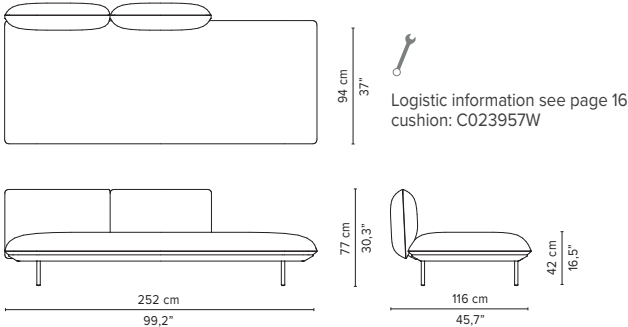

* Appearances, measurements and weights may slightly differ from reality.
The cushions on the drawings are not included in the article.

SENJA SOFA

TECHNICAL DRAWINGS

DEEP SEAT

TOTAL DEPTH 116 CM / 45.75"

023864-x-y Right Corner arm high + pouf

023871-x-y-z Left Corner arm low + table

* Appearances, measurements and weights may slightly differ from reality.
The cushions on the drawings are not included in the article.

SENJA SOFA

TECHNICAL DRAWINGS

DEEP SEAT
TOTAL DEPTH 116 CM / 45.75"

023951-x-y Triple pouf module

023952-x-y Triple module

023953-x-y 3-seater arm high

023954-x-y 3-seater arm low

023955-x-y 3-seater right arm low/high

023956-x-y 3-seater left arm low/high

023957-x-y Right extension + pouf

023958-x-y Left extension + pouf

* Appearances, measurements and weights may slightly differ from reality.
The cushions on the drawings are not included in the article.