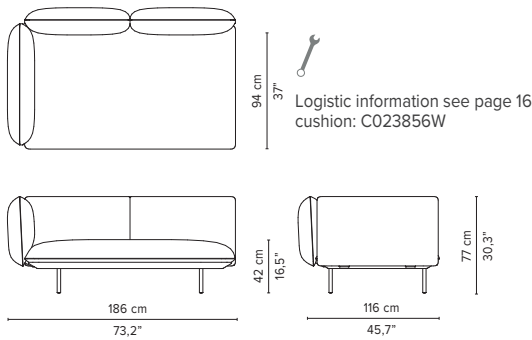

SENJA SOFA

TECHNICAL DRAWINGS

DEEP SEAT
TOTAL DEPTH 116 CM / 45.75"

023851-x-y Double pouf module

023852-x-y-z Pouf + table

023853-x-y Single module + pouf

023854-x-y-z Single module + table

023855-x-y Double module

* Appearances, measurements and weights may slightly differ from reality.
The cushions on the drawings are not included in the article.

SENJA SOFA

TECHNICAL DRAWINGS

DEEP SEAT

TOTAL DEPTH 116 CM / 45.75"

023856-x-y Right Corner arm high

023857-x-y Left Corner arm high

023858-x-y Right Corner arm low

023859-x-y Left Corner arm low

023860-x-y 2-seater arm high

023861-x-y 2-seater arm low

023862-x-y 2-seater right arm low/high

023863-x-y 2-seater left arm low/high

* Appearances, measurements and weights may slightly differ from reality.
The cushions on the drawings are not included in the article.

SENJA SOFA

TECHNICAL DRAWINGS

DEEP SEAT

TOTAL DEPTH 116 CM / 45.75"

023864-x-y Right Corner arm high + pouf