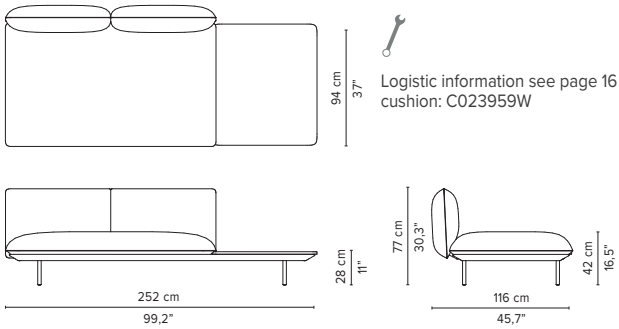

023957-x-y Right extension + pouf

023958-x-y Left extension + pouf

* Appearances, measurements and weights may slightly differ from reality.
The cushions on the drawings are not included in the article.

SENJA SOFA

TECHNICAL DRAWINGS

DEEP SEAT
TOTAL DEPTH 116 CM / 45.75"

023959-x-y-z Right extension + table

023960-x-y-z Left extension + table

023961-x-y Right corner arm high

023962-x-y Left corner arm high

023963-x-y Right corner arm low