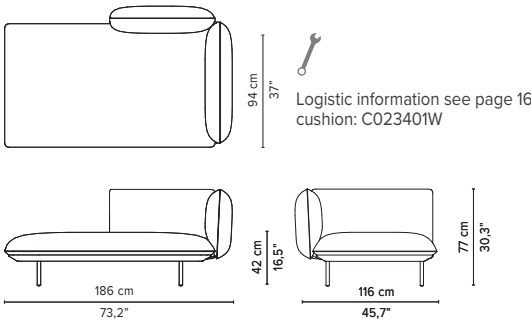

023971-x-y-z Right corner arm low + table

023972-x-y-z Left corner arm low + table

* Appearances, measurements and weights may slightly differ from reality.
The cushions on the drawings are not included in the article.

SENJA SOFA

TECHNICAL DRAWINGS

DEEP SEAT
TOTAL DEPTH 116 CM / 45.75"

023301-x-y Meridienne left arm high

023302-x-y Meridienne left arm low

023401-x-y Meridienne right arm high

023402-x-y Meridienne right arm low

02381-x-z Side table

* Height from the floor = 45 cm / 17.7"

02370S-x-z Table top regular

02370D-x-z Table top deep

C02300-xW Casual back cushion

* Appearances, measurements and weights may slightly differ from reality.
The cushions on the drawings are not included in the article.