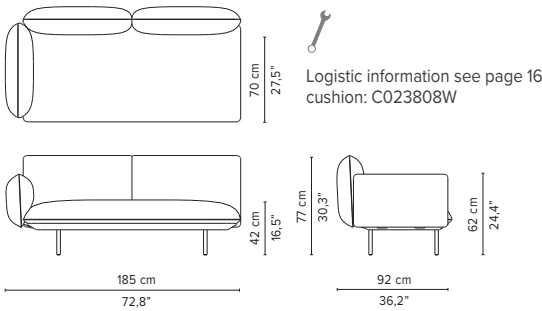

COLOURS FRAME-x

COLOURS LEGS-y

COLOURS TABLE TOPS-z

SENJA SOFA

TECHNICAL DRAWINGS

REGULAR SEAT

TOTAL DEPTH 92 CM / 36.25"

023200-x-y Pouf module

023201-x-y Single module

023202-x-y 1-seater arm high

023203-x-y 1-seater arm low

023801-x-y Double pouf module

023802-x-y-z Pouf + table

023803-x-y Single module + pouf

023804-x-y-z Single module + table

* Appearances, measurements and weights may slightly differ from reality.
The cushions on the drawings are not included in the article.

SENJA SOFA

REGULAR SEAT
TOTAL DEPTH 92 CM / 36.25"

TECHNICAL DRAWINGS

023805-x-y Double module

023806-x-y Right Corner arm high

023807-x-y Left Corner arm high

023808-x-y Right Corner arm low

023809-x-y Left Corner arm low

023810-x-y 2-seater arm high

023811-x-y 2-seater arm low

* Appearances, measurements and weights may slightly differ from reality.
The cushions on the drawings are not included in the article.

SENJA SOFA