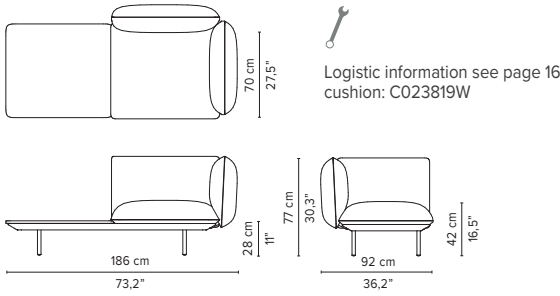

SENJA SOFA

REGULAR SEAT
TOTAL DEPTH 92 CM / 36.25"

TECHNICAL DRAWINGS

023805-x-y Double module

023806-x-y Right Corner arm high

023807-x-y Left Corner arm high

023808-x-y Right Corner arm low

023809-x-y Left Corner arm low

TECHNICAL DRAWINGS

REGULAR SEAT

TOTAL DEPTH 92 CM / 36.25"

023812-x-y 2-seater right arm low/high

023813-x-y 2-seater left arm low/high

023814-x-y Right corner arm high + pouf

023815-x-y Left corner arm high + pouf

023816-x-y Right corner arm low + pouf

023817-x-y Left corner arm low + pouf

023818-x-y-z Right Corner arm high + table

023819-x-y-z Left Corner arm high + table

* Appearances, measurements and weights may slightly differ from reality.
The cushions on the drawings are not included in the article.

SENJA SOFA

TECHNICAL DRAWINGS

REGULAR SEAT

TOTAL DEPTH 92 CM / 36.25"

023820-x-y-z Right Corner arm low + table

023821-x-y-z Left Corner arm low + table

023901-x-y Triple pouf module

023902-x-y Triple module