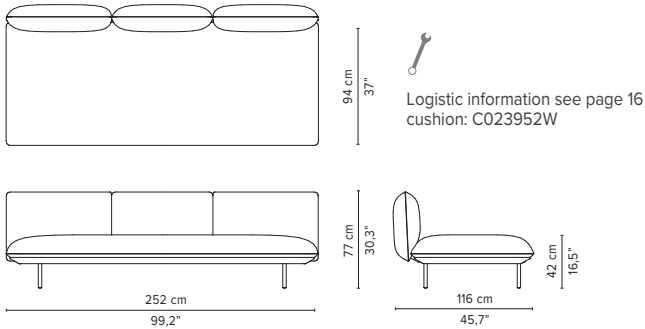

023952-x-y Triple module