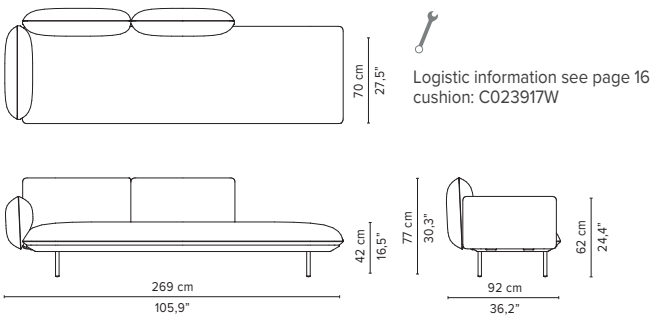

SENJA SOFA

TECHNICAL DRAWINGS

REGULAR SEAT
TOTAL DEPTH 92 CM / 36.25"

023907-x-y Right extension + pouf

023908-x-y Left extension + pouf

023909-x-y-z Right extension + table

023910-x-y-z Left extension + table

023911-x-y Right corner arm high

023912-x-y Left corner arm high

023913-x-y Right corner arm low

023914-x-y Left corner arm low

* Appearances, measurements and weights may slightly differ from reality.
The cushions on the drawings are not included in the article.

SENJA SOFA

TECHNICAL DRAWINGS

REGULAR SEAT

TOTAL DEPTH 92 CM / 36.25"

023915-x-y Right corner arm high + pouf

023916-x-y Left corner arm high + pouf

023917-x-y Right corner arm low + pouf

023918-x-y Left corner arm low + pouf

023919-x-y-z Right corner arm high + table

023920-x-y-z Left corner arm high + table

023921-x-y-z Right corner arm low + table

023922-x-y-z Left corner arm low + table

* Appearances, measurements and weights may slightly differ from reality.
The cushions on the drawings are not included in the article.