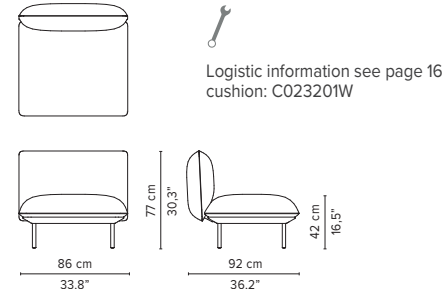

COLOURS FRAME-x

COLOURS LEGS-y

COLOURS TABLE TOPS-z

SENJA SOFA

TECHNICAL DRAWINGS

REGULAR SEAT

TOTAL DEPTH 92 CM / 36.25"

023200-x-y Pouf module

023201-x-y Single module

023202-x-y 1-seater arm high

023203-x-y 1-seater arm low

023801-x-y Double pouf module

023802-x-y-z Pouf + table

023803-x-y Single module + pouf

023804-x-y-z Single module + table

* Appearances, measurements and weights may slightly differ from reality.
The cushions on the drawings are not included in the article.

SENJA SOFA

REGULAR SEAT
TOTAL DEPTH 92 CM / 36.25"

TECHNICAL DRAWINGS

023805-x-y Double module

023806-x-y Right Corner arm high

023807-x-y Left Corner arm high

023808-x-y Right Corner arm low

023809-x-y Left Corner arm low