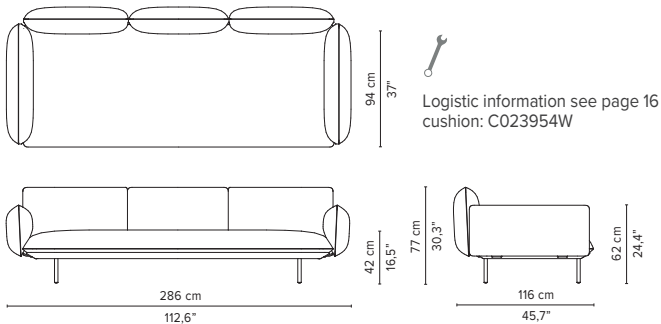

* Appearances, measurements and weights may slightly differ from reality.
The cushions on the drawings are not included in the article.

SENJA SOFA

TECHNICAL DRAWINGS

DEEP SEAT

TOTAL DEPTH 116 CM / 45.75"

023864-x-y Right Corner arm high + pouf

023871-x-y-z Left Corner arm low + table

* Appearances, measurements and weights may slightly differ from reality.
The cushions on the drawings are not included in the article.

SENJA SOFA

TECHNICAL DRAWINGS

DEEP SEAT
TOTAL DEPTH 116 CM / 45.75"

023951-x-y Triple pouf module

023952-x-y Triple module

023953-x-y 3-seater arm high

023954-x-y 3-seater arm low

023955-x-y 3-seater right arm low/high

023956-x-y 3-seater left arm low/high

023957-x-y Right extension + pouf

023958-x-y Left extension + pouf

* Appearances, measurements and weights may slightly differ from reality.
The cushions on the drawings are not included in the article.