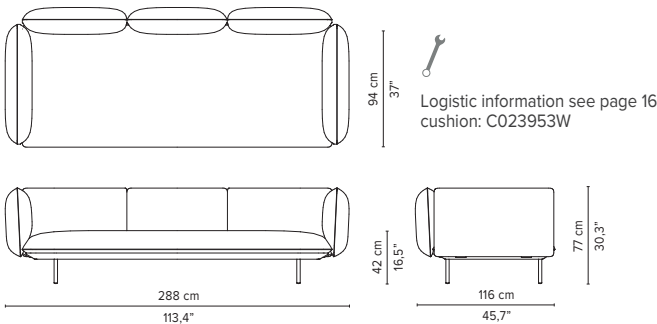

023871-x-y-z Left Corner arm low + table

* Appearances, measurements and weights may slightly differ from reality.
The cushions on the drawings are not included in the article.

SENJA SOFA

TECHNICAL DRAWINGS

DEEP SEAT
TOTAL DEPTH 116 CM / 45.75"

023951-x-y Triple pouf module

023952-x-y Triple module

023953-x-y 3-seater arm high

023954-x-y 3-seater arm low

023955-x-y 3-seater right arm low/high

023956-x-y 3-seater left arm low/high

023957-x-y Right extension + pouf

023958-x-y Left extension + pouf

* Appearances, measurements and weights may slightly differ from reality.
The cushions on the drawings are not included in the article.