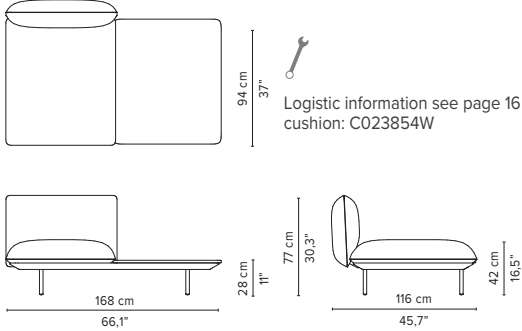

SENJA SOFA

TECHNICAL DRAWINGS

REGULAR SEAT

TOTAL DEPTH 92 CM / 36.25"

023915-x-y Right corner arm high + pouf

023916-x-y Left corner arm high + pouf

023917-x-y Right corner arm low + pouf

023918-x-y Left corner arm low + pouf

023919-x-y-z Right corner arm high + table

023920-x-y-z Left corner arm high + table

023921-x-y-z Right corner arm low + table

023922-x-y-z Left corner arm low + table

* Appearances, measurements and weights may slightly differ from reality.
The cushions on the drawings are not included in the article.

SENJA SOFA

TECHNICAL DRAWINGS

DEEP SEAT
TOTAL DEPTH 116 CM / 45.75"

023851-x-y Double pouf module

023852-x-y-z Pouf + table

023853-x-y Single module + pouf

023854-x-y-z Single module + table

023855-x-y Double module

* Appearances, measurements and weights may slightly differ from reality.
The cushions on the drawings are not included in the article.

SENJA SOFA

TECHNICAL DRAWINGS

DEEP SEAT

TOTAL DEPTH 116 CM / 45.75"

023856-x-y Right Corner arm high