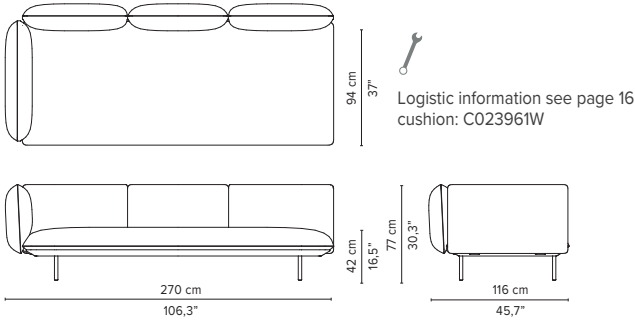

023957-x-y Right extension + pouf

023958-x-y Left extension + pouf

* Appearances, measurements and weights may slightly differ from reality.
The cushions on the drawings are not included in the article.

SENJA SOFA

TECHNICAL DRAWINGS

DEEP SEAT
TOTAL DEPTH 116 CM / 45.75"

023959-x-y-z Right extension + table

023960-x-y-z Left extension + table

023961-x-y Right corner arm high

023962-x-y Left corner arm high

023963-x-y Right corner arm low