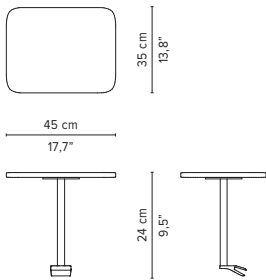

023971-x-y-z Right corner arm low + table

023972-x-y-z Left corner arm low + table

* Appearances, measurements and weights may slightly differ from reality.
The cushions on the drawings are not included in the article.

SENJA SOFA

TECHNICAL DRAWINGS

DEEP SEAT
TOTAL DEPTH 116 CM / 45.75"

023301-x-y Meridienne left arm high

023302-x-y Meridienne left arm low

023401-x-y Meridienne right arm high

023402-x-y Meridienne right arm low

023403-x-y Meridienne Daybed

* Appearances, measurements and weights may slightly differ from reality.
The cushions on the drawings are not included in the article.

SENJA SOFA

TECHNICAL DRAWINGS

02387-x-z Console table

02381-x-z Side table

* Height from the floor = 45 cm / 17.7"

02370S-x-z Table top regular

02370D-x-z Table top deep

C02300-xW Casual back cushion

* Appearances, measurements and weights may slightly differ from reality.
The cushions on the drawings are not included in the article.