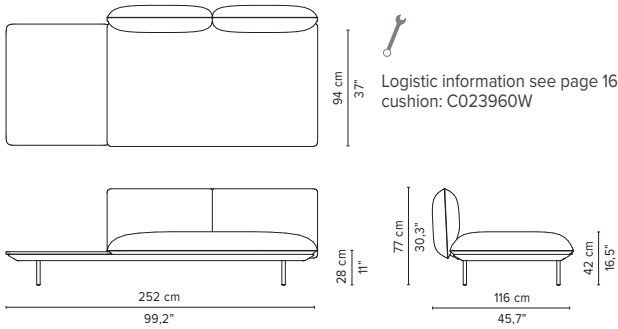

023957-x-y Right extension + pouf

023958-x-y Left extension + pouf

* Appearances, measurements and weights may slightly differ from reality.
The cushions on the drawings are not included in the article.

SENJA SOFA

TECHNICAL DRAWINGS

DEEP SEAT
TOTAL DEPTH 116 CM / 45.75"

023959-x-y-z Right extension + table

023960-x-y-z Left extension + table

023961-x-y Right corner arm high

023962-x-y Left corner arm high

023963-x-y Right corner arm low