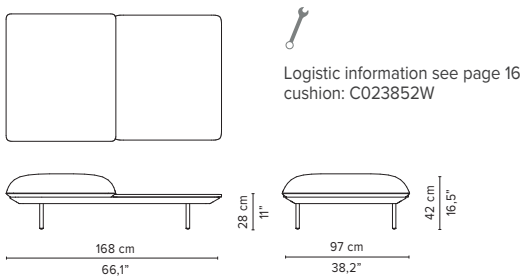

SENJA SOFA

TECHNICAL DRAWINGS

REGULAR SEAT

TOTAL DEPTH 92 CM / 36.25"

023915-x-y Right corner arm high + pouf

023916-x-y Left corner arm high + pouf

023917-x-y Right corner arm low + pouf

023918-x-y Left corner arm low + pouf

023919-x-y-z Right corner arm high + table

023920-x-y-z Left corner arm high + table

023921-x-y-z Right corner arm low + table

023922-x-y-z Left corner arm low + table

* Appearances, measurements and weights may slightly differ from reality.
The cushions on the drawings are not included in the article.

SENJA SOFA

TECHNICAL DRAWINGS

DEEP SEAT
TOTAL DEPTH 116 CM / 45.75"

023851-x-y Double pouf module

023852-x-y-z Pouf + table

023853-x-y Single module + pouf

023854-x-y-z Single module + table

023855-x-y Double module

* Appearances, measurements and weights may slightly differ from reality.
The cushions on the drawings are not included in the article.

SENJA SOFA

TECHNICAL DRAWINGS

DEEP SEAT

TOTAL DEPTH 116 CM / 45.75"

023856-x-y Right Corner arm high