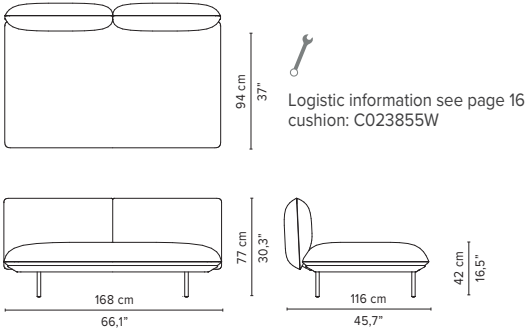

SENJA SOFA

TECHNICAL DRAWINGS

REGULAR SEAT

TOTAL DEPTH 92 CM / 36.25"

023915-x-y Right corner arm high + pouf

023916-x-y Left corner arm high + pouf

023917-x-y Right corner arm low + pouf

023918-x-y Left corner arm low + pouf

023919-x-y-z Right corner arm high + table

023920-x-y-z Left corner arm high + table

023921-x-y-z Right corner arm low + table

023922-x-y-z Left corner arm low + table

* Appearances, measurements and weights may slightly differ from reality.
The cushions on the drawings are not included in the article.

SENJA SOFA

TECHNICAL DRAWINGS

DEEP SEAT
TOTAL DEPTH 116 CM / 45.75"

023851-x-y Double pouf module

023852-x-y-z Pouf + table

023853-x-y Single module + pouf

023854-x-y-z Single module + table

023855-x-y Double module

* Appearances, measurements and weights may slightly differ from reality.
The cushions on the drawings are not included in the article.

SENJA SOFA

TECHNICAL DRAWINGS

DEEP SEAT

TOTAL DEPTH 116 CM / 45.75"

023856-x-y Right Corner arm high