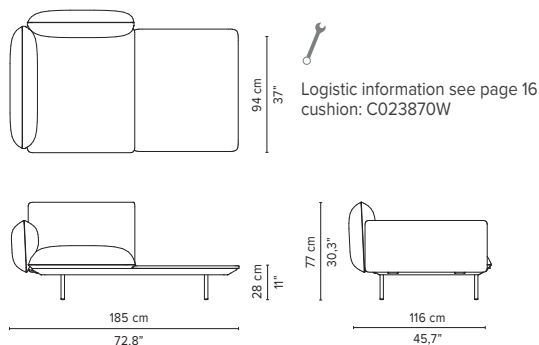

* Appearances, measurements and weights may slightly differ from reality.
The cushions on the drawings are not included in the article.

SENJA SOFA

TECHNICAL DRAWINGS

DEEP SEAT

TOTAL DEPTH 116 CM / 45.75"

023864-x-y Right Corner arm high + pouf

023865-x-y Left Corner arm high + pouf

023866-x-y Right Corner arm low + pouf

023867-x-y Left Corner arm low + pouf

023868-x-y-z Right Corner arm high + table

023869-x-y-z Left Corner arm high + table

023870-x-y-z Right Corner arm low + table

023871-x-y-z Left Corner arm low + table

* Appearances, measurements and weights may slightly differ from reality.
The cushions on the drawings are not included in the article.

SENJA SOFA

TECHNICAL DRAWINGS