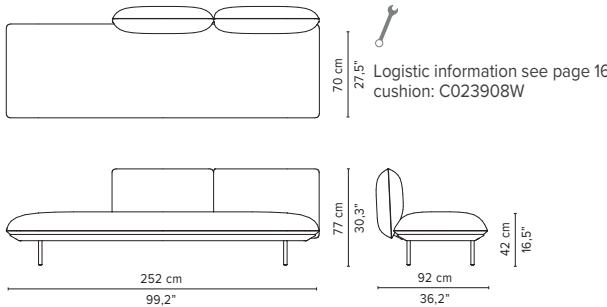

SENJA SOFA

TECHNICAL DRAWINGS

REGULAR SEAT

TOTAL DEPTH 92 CM / 36.25"

023820-x-y-z Right Corner arm low + table

023821-x-y-z Left Corner arm low + table

023901-x-y Triple pouf module

023902-x-y Triple module

023903-x-y 3-seater arm high

023904-x-y 3-seater arm low

023905-x-y 3-seater right arm low/high

023906-x-y 3-seater left arm low/high

* Appearances, measurements and weights may slightly differ from reality.
The cushions on the drawings are not included in the article.

SENJA SOFA

TECHNICAL DRAWINGS

REGULAR SEAT
TOTAL DEPTH 92 CM / 36.25"

023907-x-y Right extension + pouf

023908-x-y Left extension + pouf

023909-x-y-z Right extension + table

023910-x-y-z Left extension + table

023911-x-y Right corner arm high

023912-x-y Left corner arm high

023913-x-y Right corner arm low

023914-x-y Left corner arm low

* Appearances, measurements and weights may slightly differ from reality.
The cushions on the drawings are not included in the article.