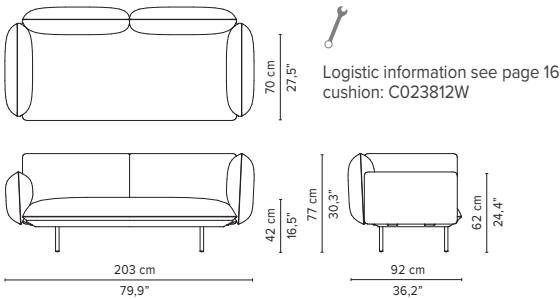

023201-x-y Single module

023202-x-y 1-seater arm high

023203-x-y 1-seater arm low

023801-x-y Double pouf module

023802-x-y-z Pouf + table

023803-x-y Single module + pouf

023804-x-y-z Single module + table

* Appearances, measurements and weights may slightly differ from reality.
The cushions on the drawings are not included in the article.

SENJA SOFA

REGULAR SEAT
TOTAL DEPTH 92 CM / 36.25"

TECHNICAL DRAWINGS

023805-x-y Double module

023806-x-y Right Corner arm high

023807-x-y Left Corner arm high

023808-x-y Right Corner arm low

023809-x-y Left Corner arm low

023810-x-y 2-seater arm high

023811-x-y 2-seater arm low

* Appearances, measurements and weights may slightly differ from reality.
The cushions on the drawings are not included in the article.

SENJA SOFA

TECHNICAL DRAWINGS

REGULAR SEAT

TOTAL DEPTH 92 CM / 36.25"

023812-x-y 2-seater right arm low/high

023813-x-y 2-seater left arm low/high

023814-x-y Right corner arm high + pouf

023815-x-y Left corner arm high + pouf