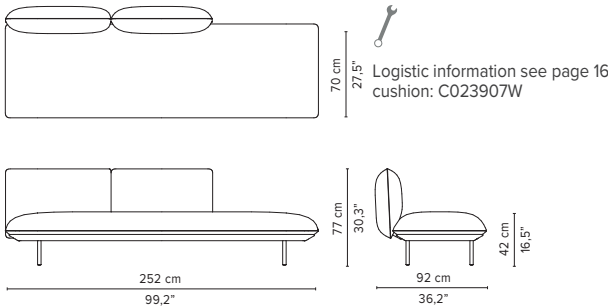

023816-x-y Right corner arm low + pouf

023817-x-y Left corner arm low + pouf

023818-x-y-z Right Corner arm high + table

023819-x-y-z Left Corner arm high + table

* Appearances, measurements and weights may slightly differ from reality.
The cushions on the drawings are not included in the article.

SENJA SOFA

TECHNICAL DRAWINGS

REGULAR SEAT

TOTAL DEPTH 92 CM / 36.25"

023820-x-y-z Right Corner arm low + table

023821-x-y-z Left Corner arm low + table

023901-x-y Triple pouf module

023902-x-y Triple module

023903-x-y 3-seater arm high

023904-x-y 3-seater arm low

023905-x-y 3-seater right arm low/high

023906-x-y 3-seater left arm low/high

* Appearances, measurements and weights may slightly differ from reality.
The cushions on the drawings are not included in the article.

SENJA SOFA

TECHNICAL DRAWINGS

REGULAR SEAT
TOTAL DEPTH 92 CM / 36.25"

023907-x-y Right extension + pouf

023908-x-y Left extension + pouf

023909-x-y-z Right extension + table

023910-x-y-z Left extension + table