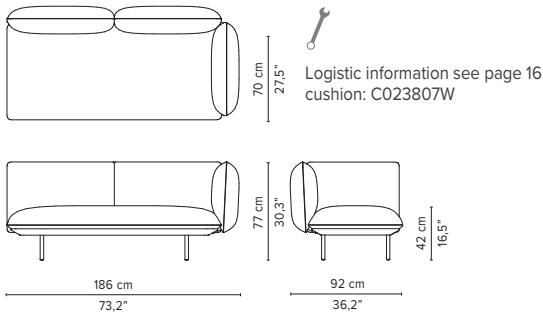

COLOURS FRAME-x

COLOURS LEGS-y

COLOURS TABLE TOPS-z

SENJA SOFA

TECHNICAL DRAWINGS

REGULAR SEAT

TOTAL DEPTH 92 CM / 36.25"

023200-x-y Pouf module

023201-x-y Single module

023202-x-y 1-seater arm high

023203-x-y 1-seater arm low

023801-x-y Double pouf module

023802-x-y-z Pouf + table

023803-x-y Single module + pouf

023804-x-y-z Single module + table

* Appearances, measurements and weights may slightly differ from reality.
The cushions on the drawings are not included in the article.

SENJA SOFA

REGULAR SEAT
TOTAL DEPTH 92 CM / 36.25"

TECHNICAL DRAWINGS

023805-x-y Double module

023806-x-y Right Corner arm high

023807-x-y Left Corner arm high

023808-x-y Right Corner arm low

023809-x-y Left Corner arm low

023810-x-y 2-seater arm high

023811-x-y 2-seater arm low

* Appearances, measurements and weights may slightly differ from reality.
The cushions on the drawings are not included in the article.

SENJA SOFA