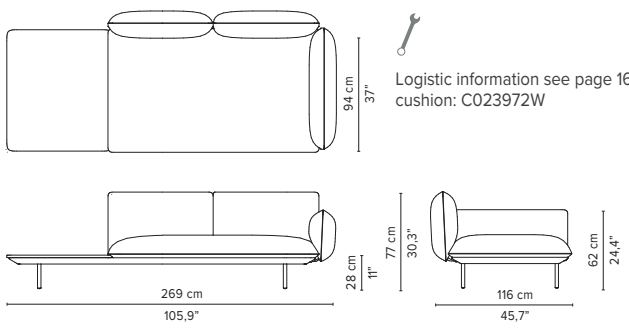

023964-x-y Left corner arm low

023965-x-y Right corner arm high + pouf

023966-x-y Left corner arm high + pouf

* Appearances, measurements and weights may slightly differ from reality.
The cushions on the drawings are not included in the article.

SENJA SOFA

TECHNICAL DRAWINGS

DEEP SEAT
TOTAL DEPTH 116 CM / 45.75"

023967-x-y Right corner arm low + pouf

023968-x-y Left corner arm low + pouf

023969-x-y-z Right corner arm high + table

023970-x-y-z Left corner arm high + table

023971-x-y-z Right corner arm low + table

023972-x-y-z Left corner arm low + table

* Appearances, measurements and weights may slightly differ from reality.
The cushions on the drawings are not included in the article.