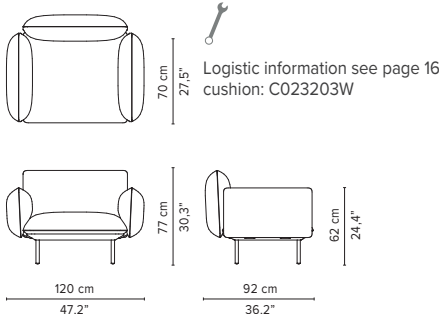

COLOURS FRAME-x

COLOURS LEGS-y

COLOURS TABLE TOPS-z

SENJA SOFA

TECHNICAL DRAWINGS

REGULAR SEAT

TOTAL DEPTH 92 CM / 36.25"

023200-x-y Pouf module

023201-x-y Single module

023202-x-y 1-seater arm high

023203-x-y 1-seater arm low

023801-x-y Double pouf module

023802-x-y-z Pouf + table

023803-x-y Single module + pouf

023804-x-y-z Single module + table

* Appearances, measurements and weights may slightly differ from reality.
The cushions on the drawings are not included in the article.

SENJA SOFA

REGULAR SEAT
TOTAL DEPTH 92 CM / 36.25"

TECHNICAL DRAWINGS

023805-x-y Double module

023806-x-y Right Corner arm high

023807-x-y Left Corner arm high

023808-x-y Right Corner arm low

023809-x-y Left Corner arm low