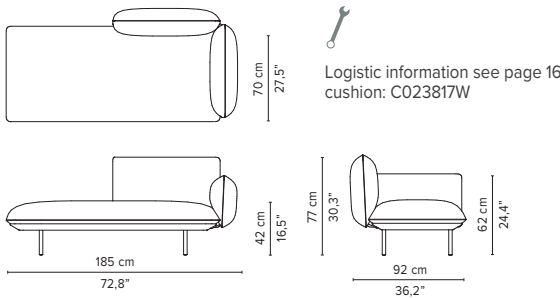

SENJA SOFA

REGULAR SEAT
TOTAL DEPTH 92 CM / 36.25"

TECHNICAL DRAWINGS

023805-x-y Double module

023806-x-y Right Corner arm high

023807-x-y Left Corner arm high

023808-x-y Right Corner arm low

023809-x-y Left Corner arm low

023810-x-y 2-seater arm high

023811-x-y 2-seater arm low

* Appearances, measurements and weights may slightly differ from reality.
The cushions on the drawings are not included in the article.

SENJA SOFA

TECHNICAL DRAWINGS

REGULAR SEAT

TOTAL DEPTH 92 CM / 36.25"

023812-x-y 2-seater right arm low/high

023813-x-y 2-seater left arm low/high

023814-x-y Right corner arm high + pouf

023815-x-y Left corner arm high + pouf

023816-x-y Right corner arm low + pouf

023817-x-y Left corner arm low + pouf

023818-x-y-z Right Corner arm high + table

023819-x-y-z Left Corner arm high + table

* Appearances, measurements and weights may slightly differ from reality.
The cushions on the drawings are not included in the article.