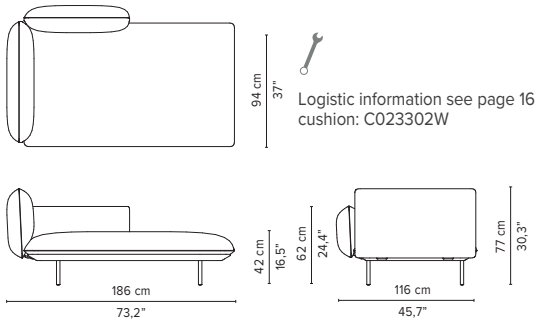

023971-x-y-z Right corner arm low + table

023972-x-y-z Left corner arm low + table

* Appearances, measurements and weights may slightly differ from reality.
The cushions on the drawings are not included in the article.

SENJA SOFA

TECHNICAL DRAWINGS

DEEP SEAT
TOTAL DEPTH 116 CM / 45.75"

023301-x-y Meridienne left arm high

023302-x-y Meridienne left arm low

023401-x-y Meridienne right arm high

023402-x-y Meridienne right arm low

02381-x-z Side table

* Height from the floor = 45 cm / 17.7"

02370S-x-z Table top regular

02370D-x-z Table top deep

C02300-xW Casual back cushion

* Appearances, measurements and weights may slightly differ from reality.
The cushions on the drawings are not included in the article.