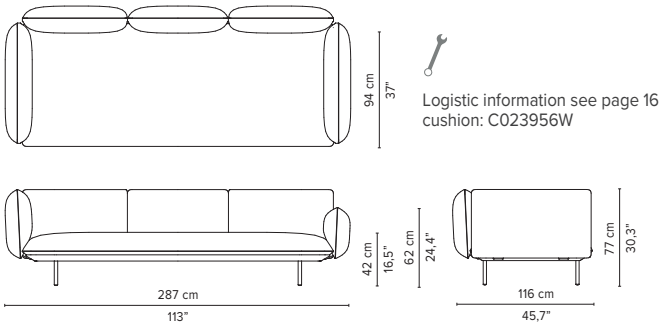

023871-x-y-z Left Corner arm low + table

* Appearances, measurements and weights may slightly differ from reality.
The cushions on the drawings are not included in the article.

SENJA SOFA

TECHNICAL DRAWINGS

DEEP SEAT
TOTAL DEPTH 116 CM / 45.75"

023951-x-y Triple pouf module

023952-x-y Triple module

023953-x-y 3-seater arm high

023954-x-y 3-seater arm low

023955-x-y 3-seater right arm low/high

023956-x-y 3-seater left arm low/high

023957-x-y Right extension + pouf

023958-x-y Left extension + pouf

* Appearances, measurements and weights may slightly differ from reality.
The cushions on the drawings are not included in the article.