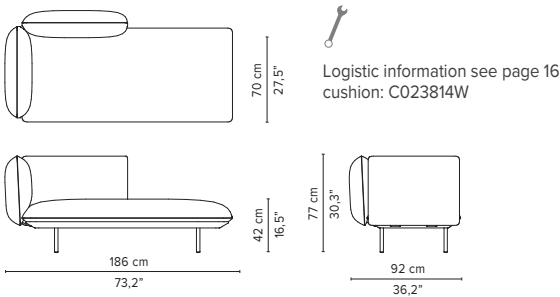

SENJA SOFA

REGULAR SEAT
TOTAL DEPTH 92 CM / 36.25"

TECHNICAL DRAWINGS

023805-x-y Double module

023806-x-y Right Corner arm high

023807-x-y Left Corner arm high

023808-x-y Right Corner arm low

023809-x-y Left Corner arm low

023810-x-y 2-seater arm high

023811-x-y 2-seater arm low

* Appearances, measurements and weights may slightly differ from reality.
The cushions on the drawings are not included in the article.

SENJA SOFA

TECHNICAL DRAWINGS

REGULAR SEAT

TOTAL DEPTH 92 CM / 36.25"

023812-x-y 2-seater right arm low/high

023813-x-y 2-seater left arm low/high

023814-x-y Right corner arm high + pouf

023815-x-y Left corner arm high + pouf

023816-x-y Right corner arm low + pouf

023817-x-y Left corner arm low + pouf

023818-x-y-z Right Corner arm high + table

023819-x-y-z Left Corner arm high + table

* Appearances, measurements and weights may slightly differ from reality.
The cushions on the drawings are not included in the article.