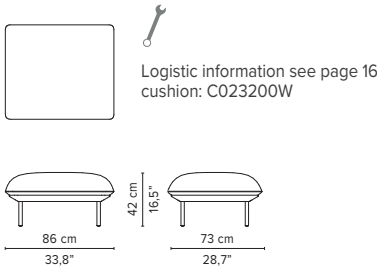

COLOURS FRAME-x

COLOURS LEGS-y

COLOURS TABLE TOPS-z

SENJA SOFA

TECHNICAL DRAWINGS

REGULAR SEAT

TOTAL DEPTH 92 CM / 36.25"

023200-x-y Pouf module

023201-x-y Single module

023202-x-y 1-seater arm high

023203-x-y 1-seater arm low

023801-x-y Double pouf module

023802-x-y-z Pouf + table

023803-x-y Single module + pouf

023804-x-y-z Single module + table

* Appearances, measurements and weights may slightly differ from reality.
The cushions on the drawings are not included in the article.

SENJA SOFA

REGULAR SEAT
TOTAL DEPTH 92 CM / 36.25"

TECHNICAL DRAWINGS

023805-x-y Double module

023806-x-y Right Corner arm high

023807-x-y Left Corner arm high

023808-x-y Right Corner arm low

023809-x-y Left Corner arm low