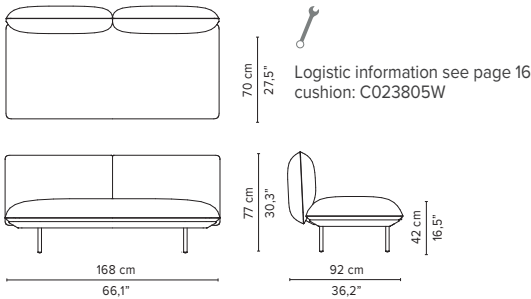

COLOURS FRAME-x

COLOURS LEGS-y

COLOURS TABLE TOPS-z

SENJA SOFA

TECHNICAL DRAWINGS

REGULAR SEAT

TOTAL DEPTH 92 CM / 36.25"

023200-x-y Pouf module

023201-x-y Single module

023202-x-y 1-seater arm high

023203-x-y 1-seater arm low

023801-x-y Double pouf module

023802-x-y-z Pouf + table

023803-x-y Single module + pouf

023804-x-y-z Single module + table

* Appearances, measurements and weights may slightly differ from reality.
The cushions on the drawings are not included in the article.

SENJA SOFA

REGULAR SEAT
TOTAL DEPTH 92 CM / 36.25"

TECHNICAL DRAWINGS

023805-x-y Double module

023806-x-y Right Corner arm high

023807-x-y Left Corner arm high

023808-x-y Right Corner arm low

023809-x-y Left Corner arm low

023810-x-y 2-seater arm high

023811-x-y 2-seater arm low

* Appearances, measurements and weights may slightly differ from reality.
The cushions on the drawings are not included in the article.

SENJA SOFA