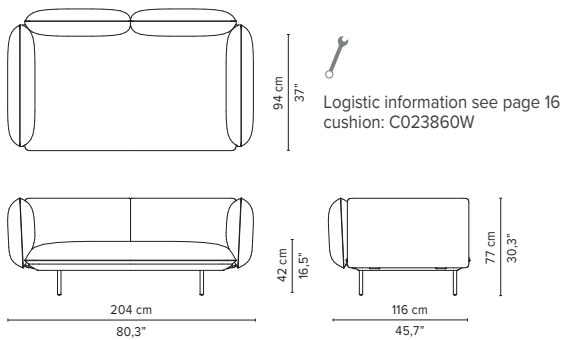

SENJA SOFA

TECHNICAL DRAWINGS

DEEP SEAT
TOTAL DEPTH 116 CM / 45.75"

023851-x-y Double pouf module

023852-x-y-z Pouf + table

023853-x-y Single module + pouf

023854-x-y-z Single module + table

023855-x-y Double module

* Appearances, measurements and weights may slightly differ from reality.
The cushions on the drawings are not included in the article.

SENJA SOFA

TECHNICAL DRAWINGS

DEEP SEAT

TOTAL DEPTH 116 CM / 45.75"

023856-x-y Right Corner arm high

023857-x-y Left Corner arm high

023858-x-y Right Corner arm low

023859-x-y Left Corner arm low

023860-x-y 2-seater arm high

023861-x-y 2-seater arm low

023862-x-y 2-seater right arm low/high

023863-x-y 2-seater left arm low/high

* Appearances, measurements and weights may slightly differ from reality.
The cushions on the drawings are not included in the article.

SENJA SOFA

TECHNICAL DRAWINGS

DEEP SEAT

TOTAL DEPTH 116 CM / 45.75"

023864-x-y Right Corner arm high + pouf