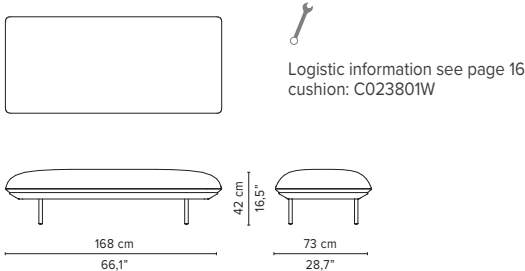

COLOURS FRAME-x

COLOURS LEGS-y

COLOURS TABLE TOPS-z

SENJA SOFA

TECHNICAL DRAWINGS

REGULAR SEAT

TOTAL DEPTH 92 CM / 36.25"

023200-x-y Pouf module

023201-x-y Single module

023202-x-y 1-seater arm high

023203-x-y 1-seater arm low

023801-x-y Double pouf module

023802-x-y-z Pouf + table

023803-x-y Single module + pouf

023804-x-y-z Single module + table

* Appearances, measurements and weights may slightly differ from reality.
The cushions on the drawings are not included in the article.

SENJA SOFA

REGULAR SEAT
TOTAL DEPTH 92 CM / 36.25"

TECHNICAL DRAWINGS

023805-x-y Double module

023806-x-y Right Corner arm high

023807-x-y Left Corner arm high

023808-x-y Right Corner arm low

023809-x-y Left Corner arm low

023810-x-y 2-seater arm high

023811-x-y 2-seater arm low

* Appearances, measurements and weights may slightly differ from reality.
The cushions on the drawings are not included in the article.

SENJA SOFA