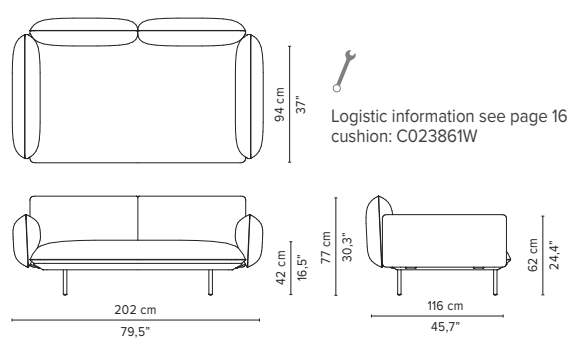

SENJA SOFA

TECHNICAL DRAWINGS

DEEP SEAT
TOTAL DEPTH 116 CM / 45.75"

023851-x-y Double pouf module

023852-x-y-z Pouf + table

023853-x-y Single module + pouf

023854-x-y-z Single module + table

023855-x-y Double module

* Appearances, measurements and weights may slightly differ from reality.
The cushions on the drawings are not included in the article.

SENJA SOFA

TECHNICAL DRAWINGS

DEEP SEAT

TOTAL DEPTH 116 CM / 45.75"

023856-x-y Right Corner arm high

023857-x-y Left Corner arm high

023858-x-y Right Corner arm low

023859-x-y Left Corner arm low

023860-x-y 2-seater arm high

023861-x-y 2-seater arm low

023862-x-y 2-seater right arm low/high

023863-x-y 2-seater left arm low/high

* Appearances, measurements and weights may slightly differ from reality.
The cushions on the drawings are not included in the article.

SENJA SOFA

TECHNICAL DRAWINGS

DEEP SEAT

TOTAL DEPTH 116 CM / 45.75"

023864-x-y Right Corner arm high + pouf