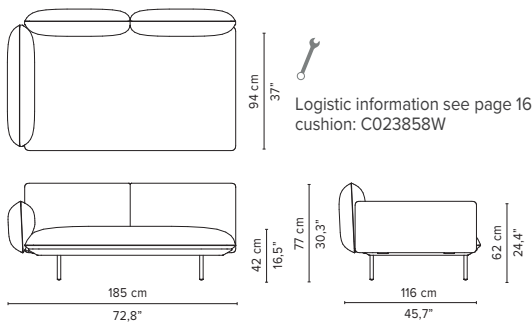

SENJA SOFA

TECHNICAL DRAWINGS

DEEP SEAT
TOTAL DEPTH 116 CM / 45.75"

023851-x-y Double pouf module

023852-x-y-z Pouf + table

023853-x-y Single module + pouf

023854-x-y-z Single module + table

023855-x-y Double module

* Appearances, measurements and weights may slightly differ from reality.
The cushions on the drawings are not included in the article.

SENJA SOFA

TECHNICAL DRAWINGS

DEEP SEAT

TOTAL DEPTH 116 CM / 45.75"

023856-x-y Right Corner arm high

023857-x-y Left Corner arm high

023858-x-y Right Corner arm low

023859-x-y Left Corner arm low

023860-x-y 2-seater arm high

023861-x-y 2-seater arm low

023862-x-y 2-seater right arm low/high

023863-x-y 2-seater left arm low/high

* Appearances, measurements and weights may slightly differ from reality.
The cushions on the drawings are not included in the article.

SENJA SOFA

TECHNICAL DRAWINGS

DEEP SEAT

TOTAL DEPTH 116 CM / 45.75"

023864-x-y Right Corner arm high + pouf