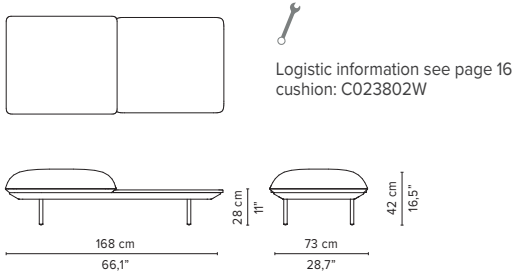

COLOURS FRAME-x

COLOURS LEGS-y

COLOURS TABLE TOPS-z

SENJA SOFA

TECHNICAL DRAWINGS

REGULAR SEAT

TOTAL DEPTH 92 CM / 36.25"

023200-x-y Pouf module

023201-x-y Single module

023202-x-y 1-seater arm high

023203-x-y 1-seater arm low

023801-x-y Double pouf module

023802-x-y-z Pouf + table

023803-x-y Single module + pouf

023804-x-y-z Single module + table

* Appearances, measurements and weights may slightly differ from reality.
The cushions on the drawings are not included in the article.

SENJA SOFA

REGULAR SEAT
TOTAL DEPTH 92 CM / 36.25"

TECHNICAL DRAWINGS

023805-x-y Double module

023806-x-y Right Corner arm high

023807-x-y Left Corner arm high

023808-x-y Right Corner arm low

023809-x-y Left Corner arm low