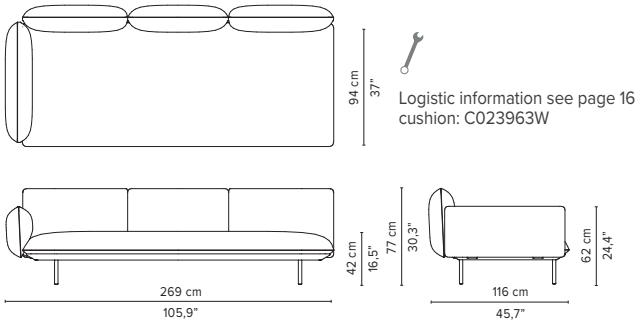

023957-x-y Right extension + pouf

023958-x-y Left extension + pouf

* Appearances, measurements and weights may slightly differ from reality.
The cushions on the drawings are not included in the article.

SENJA SOFA

TECHNICAL DRAWINGS

DEEP SEAT
TOTAL DEPTH 116 CM / 45.75"

023959-x-y-z Right extension + table

023960-x-y-z Left extension + table

023961-x-y Right corner arm high

023962-x-y Left corner arm high

023963-x-y Right corner arm low