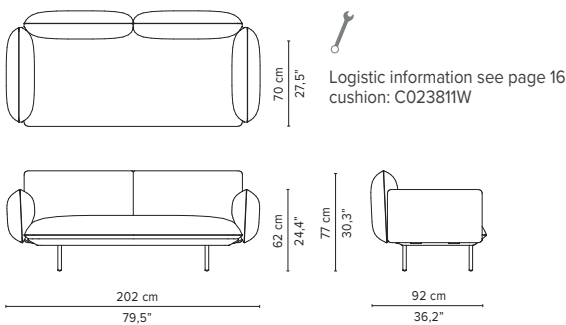

COLOURS FRAME-x

COLOURS LEGS-y

COLOURS TABLE TOPS-z

SENJA SOFA

TECHNICAL DRAWINGS

REGULAR SEAT

TOTAL DEPTH 92 CM / 36.25"

023200-x-y Pouf module

023201-x-y Single module

023202-x-y 1-seater arm high

023203-x-y 1-seater arm low

023801-x-y Double pouf module

023802-x-y-z Pouf + table

023803-x-y Single module + pouf

023804-x-y-z Single module + table

* Appearances, measurements and weights may slightly differ from reality.
The cushions on the drawings are not included in the article.

SENJA SOFA

REGULAR SEAT
TOTAL DEPTH 92 CM / 36.25"

TECHNICAL DRAWINGS

023805-x-y Double module

023806-x-y Right Corner arm high

023807-x-y Left Corner arm high

023808-x-y Right Corner arm low

023809-x-y Left Corner arm low

023810-x-y 2-seater arm high

023811-x-y 2-seater arm low

* Appearances, measurements and weights may slightly differ from reality.
The cushions on the drawings are not included in the article.

SENJA SOFA