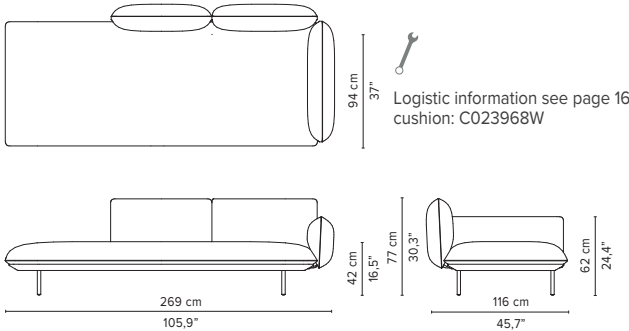

023964-x-y Left corner arm low

023965-x-y Right corner arm high + pouf

023966-x-y Left corner arm high + pouf

* Appearances, measurements and weights may slightly differ from reality.
The cushions on the drawings are not included in the article.

SENJA SOFA

TECHNICAL DRAWINGS

DEEP SEAT
TOTAL DEPTH 116 CM / 45.75"

023967-x-y Right corner arm low + pouf

023968-x-y Left corner arm low + pouf

023969-x-y-z Right corner arm high + table

023970-x-y-z Left corner arm high + table

023971-x-y-z Right corner arm low + table

023972-x-y-z Left corner arm low + table

* Appearances, measurements and weights may slightly differ from reality.
The cushions on the drawings are not included in the article.