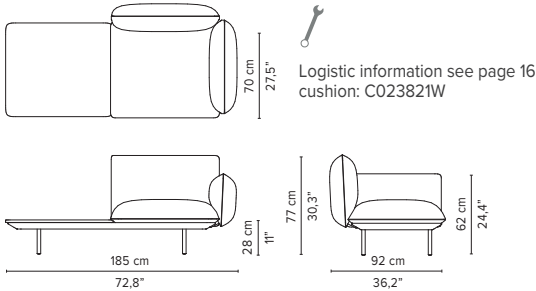

023816-x-y Right corner arm low + pouf

023817-x-y Left corner arm low + pouf

023818-x-y-z Right Corner arm high + table

023819-x-y-z Left Corner arm high + table

* Appearances, measurements and weights may slightly differ from reality.
The cushions on the drawings are not included in the article.

SENJA SOFA

TECHNICAL DRAWINGS

REGULAR SEAT

TOTAL DEPTH 92 CM / 36.25"

023820-x-y-z Right Corner arm low + table

023821-x-y-z Left Corner arm low + table

023901-x-y Triple pouf module

023902-x-y Triple module

023903-x-y 3-seater arm high

023904-x-y 3-seater arm low

023905-x-y 3-seater right arm low/high

023906-x-y 3-seater left arm low/high

* Appearances, measurements and weights may slightly differ from reality.
The cushions on the drawings are not included in the article.

SENJA SOFA

TECHNICAL DRAWINGS

REGULAR SEAT
TOTAL DEPTH 92 CM / 36.25"

023907-x-y Right extension + pouf

023908-x-y Left extension + pouf

023909-x-y-z Right extension + table

023910-x-y-z Left extension + table