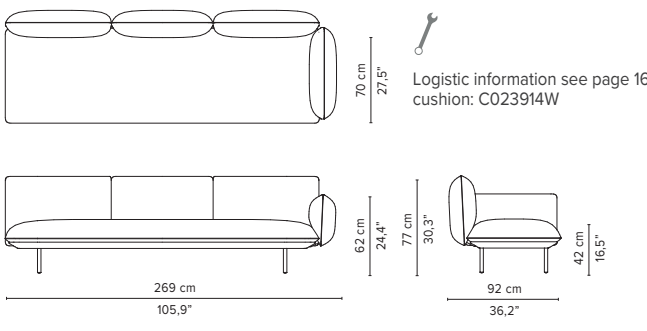

023903-x-y 3-seater arm high

023904-x-y 3-seater arm low

023905-x-y 3-seater right arm low/high

023906-x-y 3-seater left arm low/high

* Appearances, measurements and weights may slightly differ from reality.
The cushions on the drawings are not included in the article.

SENJA SOFA

TECHNICAL DRAWINGS

REGULAR SEAT
TOTAL DEPTH 92 CM / 36.25"

023907-x-y Right extension + pouf

023908-x-y Left extension + pouf

023909-x-y-z Right extension + table

023910-x-y-z Left extension + table

023911-x-y Right corner arm high

023912-x-y Left corner arm high

023913-x-y Right corner arm low

023914-x-y Left corner arm low

* Appearances, measurements and weights may slightly differ from reality.
The cushions on the drawings are not included in the article.

SENJA SOFA

TECHNICAL DRAWINGS

REGULAR SEAT

TOTAL DEPTH 92 CM / 36.25"

023915-x-y Right corner arm high + pouf

023916-x-y Left corner arm high + pouf

023917-x-y Right corner arm low + pouf

023918-x-y Left corner arm low + pouf