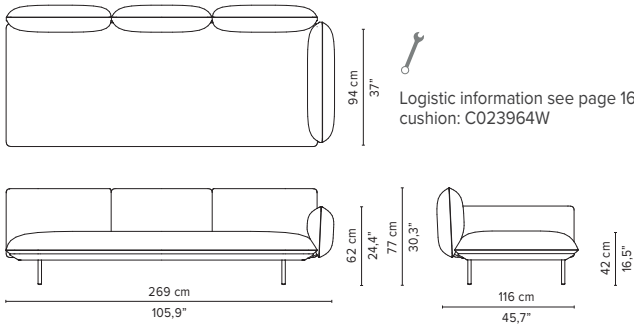

023964-x-y Left corner arm low