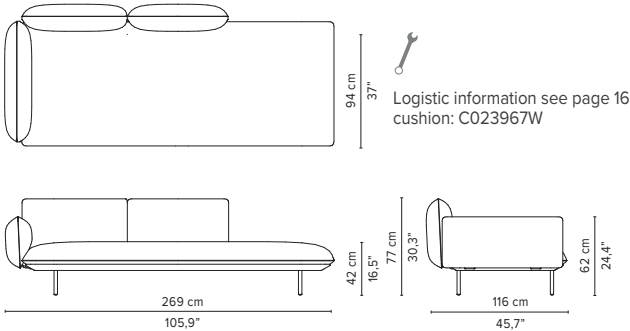

023957-x-y Right extension + pouf

023958-x-y Left extension + pouf

* Appearances, measurements and weights may slightly differ from reality.
The cushions on the drawings are not included in the article.

SENJA SOFA

TECHNICAL DRAWINGS

DEEP SEAT
TOTAL DEPTH 116 CM / 45.75"

023959-x-y-z Right extension + table

023960-x-y-z Left extension + table

023961-x-y Right corner arm high

023962-x-y Left corner arm high

023963-x-y Right corner arm low

023964-x-y Left corner arm low

023965-x-y Right corner arm high + pouf

023966-x-y Left corner arm high + pouf

* Appearances, measurements and weights may slightly differ from reality.
The cushions on the drawings are not included in the article.

SENJA SOFA

TECHNICAL DRAWINGS

DEEP SEAT
TOTAL DEPTH 116 CM / 45.75"

023967-x-y Right corner arm low + pouf

023968-x-y Left corner arm low + pouf

023969-x-y-z Right corner arm high + table

023970-x-y-z Left corner arm high + table