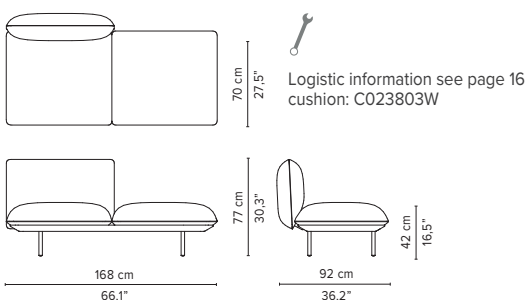

COLOURS FRAME-x

COLOURS LEGS-y

COLOURS TABLE TOPS-z

SENJA SOFA

TECHNICAL DRAWINGS

REGULAR SEAT

TOTAL DEPTH 92 CM / 36.25"

023200-x-y Pouf module

023201-x-y Single module

023202-x-y 1-seater arm high

023203-x-y 1-seater arm low

023801-x-y Double pouf module

023802-x-y-z Pouf + table

023803-x-y Single module + pouf

023804-x-y-z Single module + table

* Appearances, measurements and weights may slightly differ from reality.
The cushions on the drawings are not included in the article.

SENJA SOFA

REGULAR SEAT
TOTAL DEPTH 92 CM / 36.25"

TECHNICAL DRAWINGS

023805-x-y Double module

023806-x-y Right Corner arm high

023807-x-y Left Corner arm high

023808-x-y Right Corner arm low

023809-x-y Left Corner arm low

023810-x-y 2-seater arm high

023811-x-y 2-seater arm low

* Appearances, measurements and weights may slightly differ from reality.
The cushions on the drawings are not included in the article.

SENJA SOFA