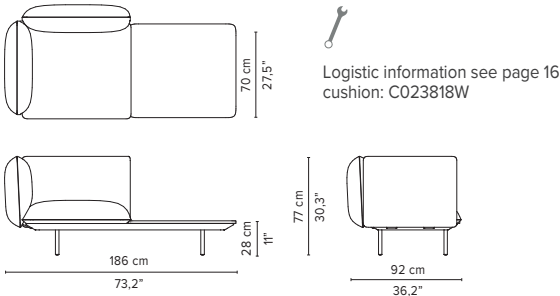

SENJA SOFA

REGULAR SEAT
TOTAL DEPTH 92 CM / 36.25"

TECHNICAL DRAWINGS

023805-x-y Double module

023806-x-y Right Corner arm high

023807-x-y Left Corner arm high

023808-x-y Right Corner arm low

023809-x-y Left Corner arm low

TECHNICAL DRAWINGS

REGULAR SEAT

TOTAL DEPTH 92 CM / 36.25"

023812-x-y 2-seater right arm low/high

023813-x-y 2-seater left arm low/high

023814-x-y Right corner arm high + pouf

023815-x-y Left corner arm high + pouf

023816-x-y Right corner arm low + pouf

023817-x-y Left corner arm low + pouf

023818-x-y-z Right Corner arm high + table

023819-x-y-z Left Corner arm high + table

* Appearances, measurements and weights may slightly differ from reality.
The cushions on the drawings are not included in the article.

SENJA SOFA

TECHNICAL DRAWINGS

REGULAR SEAT

TOTAL DEPTH 92 CM / 36.25"

023820-x-y-z Right Corner arm low + table

023821-x-y-z Left Corner arm low + table

023901-x-y Triple pouf module

023902-x-y Triple module