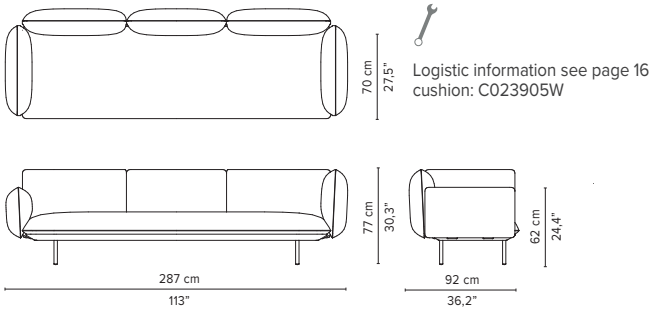

023816-x-y Right corner arm low + pouf

023817-x-y Left corner arm low + pouf

023818-x-y-z Right Corner arm high + table

023819-x-y-z Left Corner arm high + table

* Appearances, measurements and weights may slightly differ from reality.
The cushions on the drawings are not included in the article.

SENJA SOFA

TECHNICAL DRAWINGS

REGULAR SEAT

TOTAL DEPTH 92 CM / 36.25"

023820-x-y-z Right Corner arm low + table

023821-x-y-z Left Corner arm low + table

023901-x-y Triple pouf module

023902-x-y Triple module

023903-x-y 3-seater arm high

023904-x-y 3-seater arm low

023905-x-y 3-seater right arm low/high

023906-x-y 3-seater left arm low/high

* Appearances, measurements and weights may slightly differ from reality.
The cushions on the drawings are not included in the article.

SENJA SOFA

TECHNICAL DRAWINGS

REGULAR SEAT
TOTAL DEPTH 92 CM / 36.25"

023907-x-y Right extension + pouf

023908-x-y Left extension + pouf

023909-x-y-z Right extension + table

023910-x-y-z Left extension + table