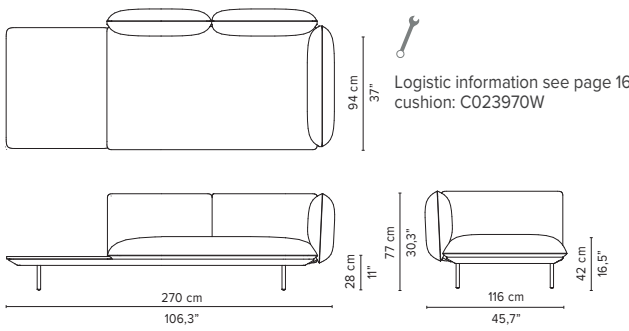

SENJA SOFA

TECHNICAL DRAWINGS

DEEP SEAT
TOTAL DEPTH 116 CM / 45.75"

023967-x-y Right corner arm low + pouf

023968-x-y Left corner arm low + pouf

023969-x-y-z Right corner arm high + table

023970-x-y-z Left corner arm high + table

023971-x-y-z Right corner arm low + table

023972-x-y-z Left corner arm low + table

* Appearances, measurements and weights may slightly differ from reality.
The cushions on the drawings are not included in the article.