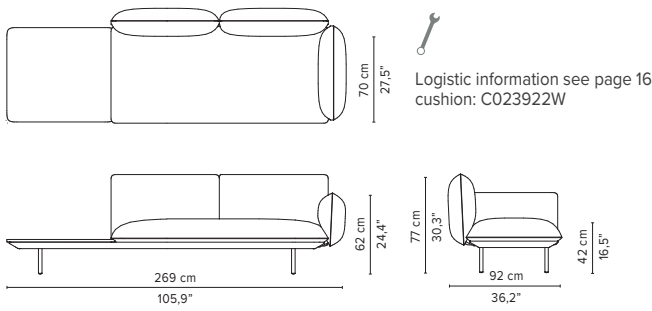

SENJA SOFA

TECHNICAL DRAWINGS

REGULAR SEAT

TOTAL DEPTH 92 CM / 36.25"

023915-x-y Right corner arm high + pouf

023916-x-y Left corner arm high + pouf

023917-x-y Right corner arm low + pouf

023918-x-y Left corner arm low + pouf

023919-x-y-z Right corner arm high + table

023920-x-y-z Left corner arm high + table

023921-x-y-z Right corner arm low + table

023922-x-y-z Left corner arm low + table

* Appearances, measurements and weights may slightly differ from reality.
The cushions on the drawings are not included in the article.

SENJA SOFA

TECHNICAL DRAWINGS

DEEP SEAT
TOTAL DEPTH 116 CM / 45.75"

023851-x-y Double pouf module

023852-x-y-z Pouf + table

023853-x-y Single module + pouf

023854-x-y-z Single module + table

023855-x-y Double module

* Appearances, measurements and weights may slightly differ from reality.
The cushions on the drawings are not included in the article.

SENJA SOFA

TECHNICAL DRAWINGS

DEEP SEAT

TOTAL DEPTH 116 CM / 45.75"

023856-x-y Right Corner arm high