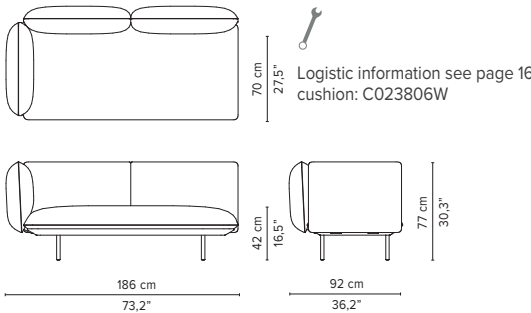

COLOURS FRAME-x

COLOURS LEGS-y

COLOURS TABLE TOPS-z

SENJA SOFA

TECHNICAL DRAWINGS

REGULAR SEAT

TOTAL DEPTH 92 CM / 36.25"

023200-x-y Pouf module

023201-x-y Single module

023202-x-y 1-seater arm high

023203-x-y 1-seater arm low

023801-x-y Double pouf module

023802-x-y-z Pouf + table

023803-x-y Single module + pouf

023804-x-y-z Single module + table

* Appearances, measurements and weights may slightly differ from reality.
The cushions on the drawings are not included in the article.

SENJA SOFA

REGULAR SEAT
TOTAL DEPTH 92 CM / 36.25"

TECHNICAL DRAWINGS

023805-x-y Double module

023806-x-y Right Corner arm high

023807-x-y Left Corner arm high

023808-x-y Right Corner arm low

023809-x-y Left Corner arm low

023810-x-y 2-seater arm high

023811-x-y 2-seater arm low

* Appearances, measurements and weights may slightly differ from reality.
The cushions on the drawings are not included in the article.

SENJA SOFA