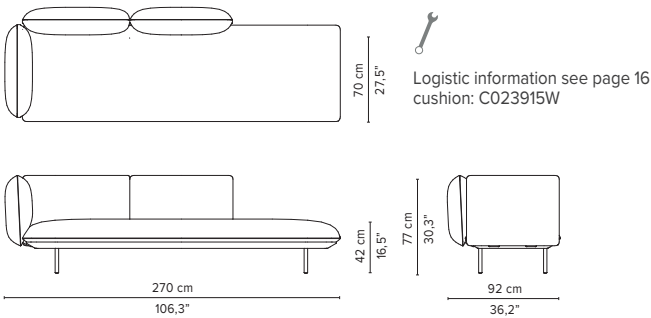

SENJA SOFA

TECHNICAL DRAWINGS

REGULAR SEAT
TOTAL DEPTH 92 CM / 36.25"

023907-x-y Right extension + pouf

023908-x-y Left extension + pouf

023909-x-y-z Right extension + table

023910-x-y-z Left extension + table

023911-x-y Right corner arm high

023912-x-y Left corner arm high

023913-x-y Right corner arm low

023914-x-y Left corner arm low

* Appearances, measurements and weights may slightly differ from reality.
The cushions on the drawings are not included in the article.

SENJA SOFA

TECHNICAL DRAWINGS

REGULAR SEAT

TOTAL DEPTH 92 CM / 36.25"

023915-x-y Right corner arm high + pouf

023916-x-y Left corner arm high + pouf

023917-x-y Right corner arm low + pouf

023918-x-y Left corner arm low + pouf