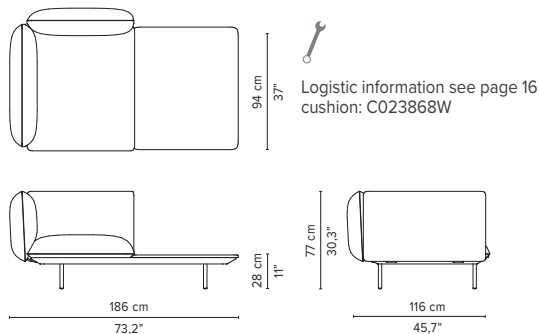

* Appearances, measurements and weights may slightly differ from reality.
The cushions on the drawings are not included in the article.

SENJA SOFA

TECHNICAL DRAWINGS

DEEP SEAT

TOTAL DEPTH 116 CM / 45.75"

023864-x-y Right Corner arm high + pouf

023865-x-y Left Corner arm high + pouf

023866-x-y Right Corner arm low + pouf

023867-x-y Left Corner arm low + pouf

023868-x-y-z Right Corner arm high + table

023869-x-y-z Left Corner arm high + table

023870-x-y-z Right Corner arm low + table

023871-x-y-z Left Corner arm low + table

* Appearances, measurements and weights may slightly differ from reality.
The cushions on the drawings are not included in the article.

SENJA SOFA

TECHNICAL DRAWINGS