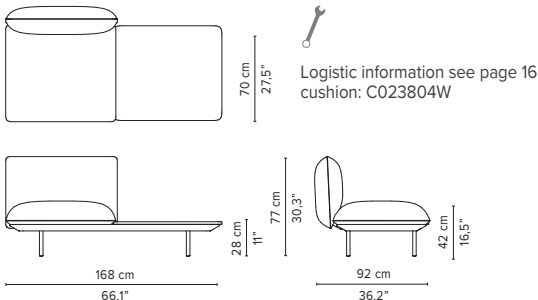

COLOURS FRAME-x

COLOURS LEGS-y

COLOURS TABLE TOPS-z

SENJA SOFA

TECHNICAL DRAWINGS

REGULAR SEAT

TOTAL DEPTH 92 CM / 36.25"

023200-x-y Pouf module

023201-x-y Single module

023202-x-y 1-seater arm high

023203-x-y 1-seater arm low

023801-x-y Double pouf module

023802-x-y-z Pouf + table

023803-x-y Single module + pouf

023804-x-y-z Single module + table

* Appearances, measurements and weights may slightly differ from reality.
The cushions on the drawings are not included in the article.

SENJA SOFA

REGULAR SEAT
TOTAL DEPTH 92 CM / 36.25"

TECHNICAL DRAWINGS

023805-x-y Double module

023806-x-y Right Corner arm high

023807-x-y Left Corner arm high

023808-x-y Right Corner arm low

023809-x-y Left Corner arm low