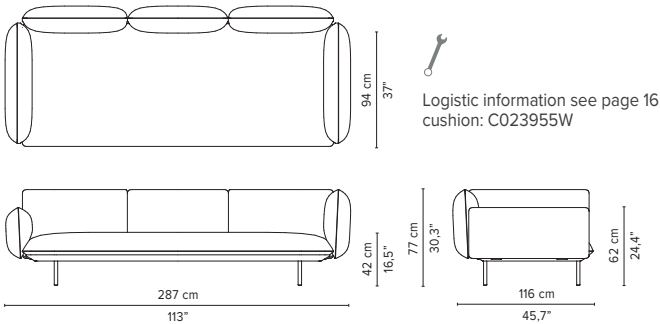

023871-x-y-z Left Corner arm low + table

* Appearances, measurements and weights may slightly differ from reality.
The cushions on the drawings are not included in the article.

SENJA SOFA

TECHNICAL DRAWINGS

DEEP SEAT
TOTAL DEPTH 116 CM / 45.75"

023951-x-y Triple pouf module

023952-x-y Triple module

023953-x-y 3-seater arm high

023954-x-y 3-seater arm low

023955-x-y 3-seater right arm low/high

023956-x-y 3-seater left arm low/high

023957-x-y Right extension + pouf

023958-x-y Left extension + pouf

* Appearances, measurements and weights may slightly differ from reality.
The cushions on the drawings are not included in the article.