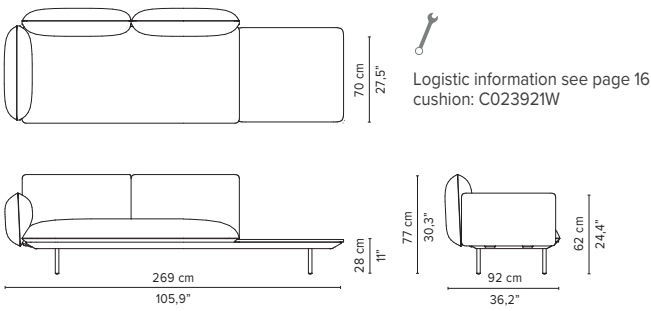

SENJA SOFA

TECHNICAL DRAWINGS

REGULAR SEAT
TOTAL DEPTH 92 CM / 36.25"

023907-x-y Right extension + pouf

023908-x-y Left extension + pouf

023909-x-y-z Right extension + table

023910-x-y-z Left extension + table

023911-x-y Right corner arm high

023912-x-y Left corner arm high

023913-x-y Right corner arm low

023914-x-y Left corner arm low

* Appearances, measurements and weights may slightly differ from reality.
The cushions on the drawings are not included in the article.

SENJA SOFA

TECHNICAL DRAWINGS

REGULAR SEAT

TOTAL DEPTH 92 CM / 36.25"

023915-x-y Right corner arm high + pouf

023916-x-y Left corner arm high + pouf

023917-x-y Right corner arm low + pouf

023918-x-y Left corner arm low + pouf

023919-x-y-z Right corner arm high + table

023920-x-y-z Left corner arm high + table

023921-x-y-z Right corner arm low + table

023922-x-y-z Left corner arm low + table

* Appearances, measurements and weights may slightly differ from reality.
The cushions on the drawings are not included in the article.