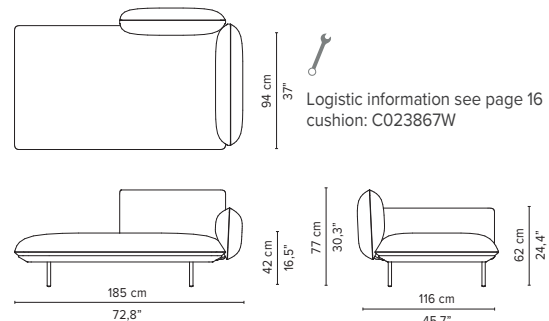

* Appearances, measurements and weights may slightly differ from reality.
The cushions on the drawings are not included in the article.

SENJA SOFA

TECHNICAL DRAWINGS

DEEP SEAT

TOTAL DEPTH 116 CM / 45.75"

023856-x-y Right Corner arm high

023857-x-y Left Corner arm high

023858-x-y Right Corner arm low

023859-x-y Left Corner arm low

023860-x-y 2-seater arm high

023861-x-y 2-seater arm low

023862-x-y 2-seater right arm low/high

023863-x-y 2-seater left arm low/high

* Appearances, measurements and weights may slightly differ from reality.
The cushions on the drawings are not included in the article.

SENJA SOFA

TECHNICAL DRAWINGS

DEEP SEAT

TOTAL DEPTH 116 CM / 45.75"

023864-x-y Right Corner arm high + pouf

023865-x-y Left Corner arm high + pouf

023866-x-y Right Corner arm low + pouf

023867-x-y Left Corner arm low + pouf

023868-x-y-z Right Corner arm high + table

023869-x-y-z Left Corner arm high + table

023870-x-y-z Right Corner arm low + table