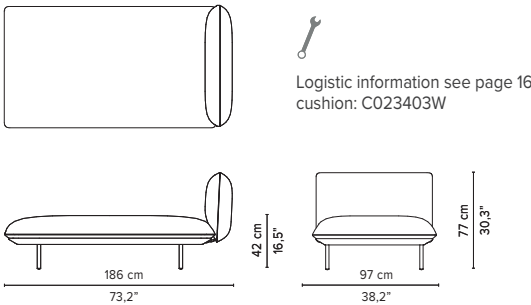

023403-x-y Meridienne Daybed

* Appearances, measurements and weights may slightly differ from reality.
The cushions on the drawings are not included in the article.