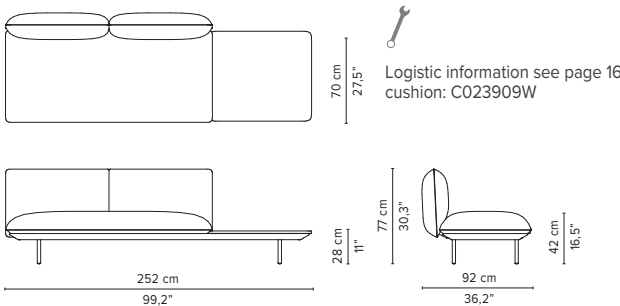

SENJA SOFA

TECHNICAL DRAWINGS

REGULAR SEAT

TOTAL DEPTH 92 CM / 36.25"

023820-x-y-z Right Corner arm low + table

023821-x-y-z Left Corner arm low + table

023901-x-y Triple pouf module

023902-x-y Triple module

023903-x-y 3-seater arm high

023904-x-y 3-seater arm low

023905-x-y 3-seater right arm low/high

023906-x-y 3-seater left arm low/high

* Appearances, measurements and weights may slightly differ from reality.
The cushions on the drawings are not included in the article.

SENJA SOFA

TECHNICAL DRAWINGS

REGULAR SEAT
TOTAL DEPTH 92 CM / 36.25"

023907-x-y Right extension + pouf

023908-x-y Left extension + pouf

023909-x-y-z Right extension + table

023910-x-y-z Left extension + table

023911-x-y Right corner arm high

023912-x-y Left corner arm high

023913-x-y Right corner arm low

023914-x-y Left corner arm low

* Appearances, measurements and weights may slightly differ from reality.
The cushions on the drawings are not included in the article.