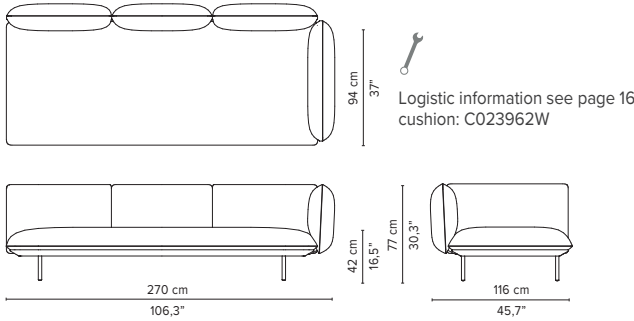

023957-x-y Right extension + pouf

023958-x-y Left extension + pouf

* Appearances, measurements and weights may slightly differ from reality.
The cushions on the drawings are not included in the article.

SENJA SOFA

TECHNICAL DRAWINGS

DEEP SEAT
TOTAL DEPTH 116 CM / 45.75"

023959-x-y-z Right extension + table

023960-x-y-z Left extension + table

023961-x-y Right corner arm high

023962-x-y Left corner arm high

023963-x-y Right corner arm low