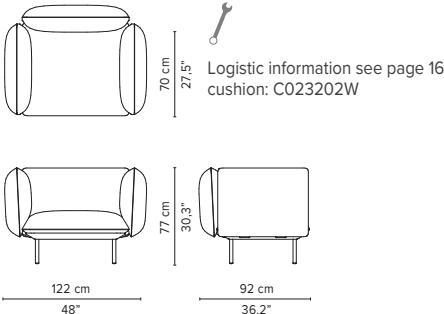

COLOURS FRAME-x

COLOURS LEGS-y

COLOURS TABLE TOPS-z

SENJA SOFA

TECHNICAL DRAWINGS

REGULAR SEAT

TOTAL DEPTH 92 CM / 36.25"

023200-x-y Pouf module

023201-x-y Single module

023202-x-y 1-seater arm high

023203-x-y 1-seater arm low

023801-x-y Double pouf module

023802-x-y-z Pouf + table

023803-x-y Single module + pouf

023804-x-y-z Single module + table

* Appearances, measurements and weights may slightly differ from reality.
The cushions on the drawings are not included in the article.

SENJA SOFA

REGULAR SEAT
TOTAL DEPTH 92 CM / 36.25"

TECHNICAL DRAWINGS

023805-x-y Double module

023806-x-y Right Corner arm high

023807-x-y Left Corner arm high

023808-x-y Right Corner arm low

023809-x-y Left Corner arm low