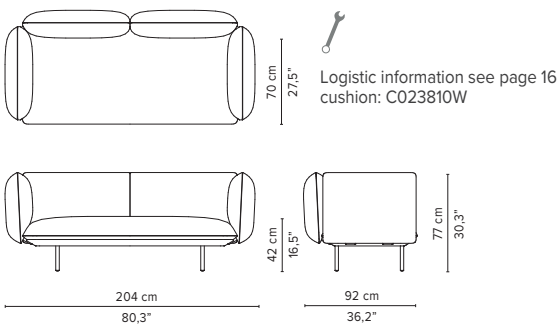

COLOURS FRAME-x

COLOURS LEGS-y

COLOURS TABLE TOPS-z

SENJA SOFA

TECHNICAL DRAWINGS

REGULAR SEAT

TOTAL DEPTH 92 CM / 36.25"

023200-x-y Pouf module

023201-x-y Single module

023202-x-y 1-seater arm high

023203-x-y 1-seater arm low

023801-x-y Double pouf module

023802-x-y-z Pouf + table

023803-x-y Single module + pouf

023804-x-y-z Single module + table

* Appearances, measurements and weights may slightly differ from reality.
The cushions on the drawings are not included in the article.

SENJA SOFA

REGULAR SEAT
TOTAL DEPTH 92 CM / 36.25"

TECHNICAL DRAWINGS

023805-x-y Double module

023806-x-y Right Corner arm high

023807-x-y Left Corner arm high

023808-x-y Right Corner arm low

023809-x-y Left Corner arm low

023810-x-y 2-seater arm high

023811-x-y 2-seater arm low

* Appearances, measurements and weights may slightly differ from reality.
The cushions on the drawings are not included in the article.

SENJA SOFA