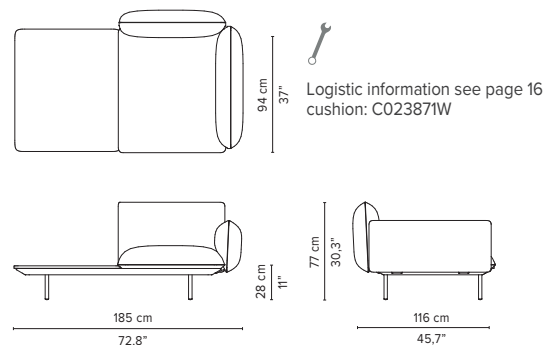

* Appearances, measurements and weights may slightly differ from reality.
The cushions on the drawings are not included in the article.

SENJA SOFA

TECHNICAL DRAWINGS

DEEP SEAT

TOTAL DEPTH 116 CM / 45.75"

023864-x-y Right Corner arm high + pouf

023865-x-y Left Corner arm high + pouf

023866-x-y Right Corner arm low + pouf

023867-x-y Left Corner arm low + pouf

023868-x-y-z Right Corner arm high + table

023869-x-y-z Left Corner arm high + table

023870-x-y-z Right Corner arm low + table

023871-x-y-z Left Corner arm low + table

* Appearances, measurements and weights may slightly differ from reality.
The cushions on the drawings are not included in the article.

SENJA SOFA

TECHNICAL DRAWINGS