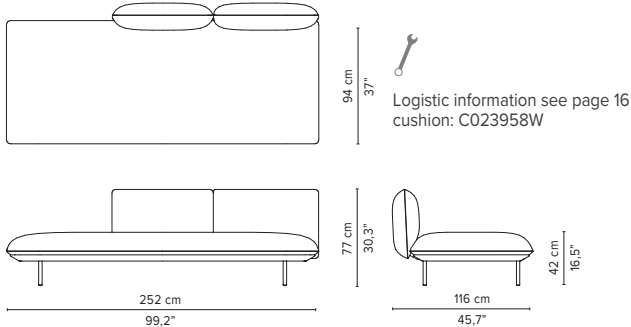

* Appearances, measurements and weights may slightly differ from reality.
The cushions on the drawings are not included in the article.

SENJA SOFA

TECHNICAL DRAWINGS

DEEP SEAT

TOTAL DEPTH 116 CM / 45.75"

023864-x-y Right Corner arm high + pouf

023871-x-y-z Left Corner arm low + table

* Appearances, measurements and weights may slightly differ from reality.
The cushions on the drawings are not included in the article.

SENJA SOFA

TECHNICAL DRAWINGS

DEEP SEAT
TOTAL DEPTH 116 CM / 45.75"

023951-x-y Triple pouf module

023952-x-y Triple module

023953-x-y 3-seater arm high

023954-x-y 3-seater arm low

023955-x-y 3-seater right arm low/high

023956-x-y 3-seater left arm low/high

023957-x-y Right extension + pouf

023958-x-y Left extension + pouf

* Appearances, measurements and weights may slightly differ from reality.
The cushions on the drawings are not included in the article.