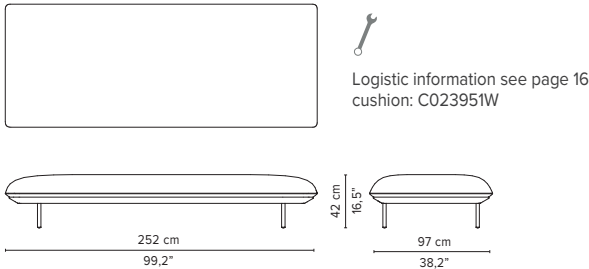

SENJA SOFA

TECHNICAL DRAWINGS

DEEP SEAT
TOTAL DEPTH 116 CM / 45.75"

023951-x-y Triple pouf module