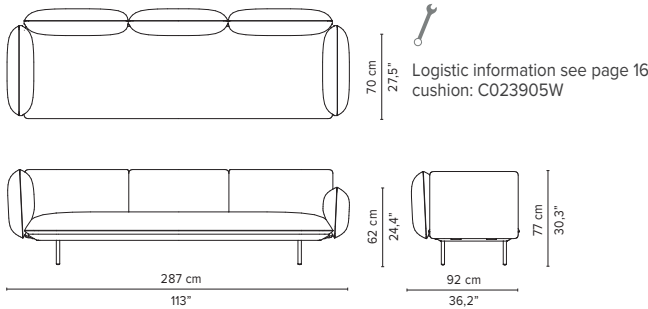

023816-x-y Right corner arm low + pouf

023817-x-y Left corner arm low + pouf

023818-x-y-z Right Corner arm high + table

023819-x-y-z Left Corner arm high + table

* Appearances, measurements and weights may slightly differ from reality.
The cushions on the drawings are not included in the article.

SENJA SOFA

TECHNICAL DRAWINGS

REGULAR SEAT

TOTAL DEPTH 92 CM / 36.25"

023820-x-y-z Right Corner arm low + table

023821-x-y-z Left Corner arm low + table

023901-x-y Triple pouf module

023902-x-y Triple module

023903-x-y 3-seater arm high

023904-x-y 3-seater arm low

023905-x-y 3-seater right arm low/high

023906-x-y 3-seater left arm low/high

* Appearances, measurements and weights may slightly differ from reality.
The cushions on the drawings are not included in the article.

SENJA SOFA

TECHNICAL DRAWINGS

REGULAR SEAT
TOTAL DEPTH 92 CM / 36.25"

023907-x-y Right extension + pouf

023908-x-y Left extension + pouf

023909-x-y-z Right extension + table

023910-x-y-z Left extension + table