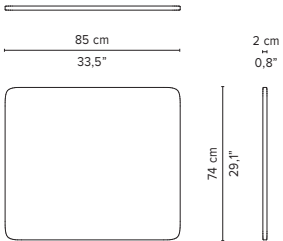

SENJA SOFA

TECHNICAL DRAWINGS

DEEP SEAT
TOTAL DEPTH 116 CM / 45.75"

023301-x-y Meridienne left arm high

023302-x-y Meridienne left arm low

023401-x-y Meridienne right arm high

023402-x-y Meridienne right arm low

023403-x-y Meridienne Daybed

* Appearances, measurements and weights may slightly differ from reality.
The cushions on the drawings are not included in the article.

SENJA SOFA

TECHNICAL DRAWINGS

02387-x-z Console table

02381-x-z Side table

* Height from the floor = 45 cm / 17.7"

02370S-x-z Table top regular

02370D-x-z Table top deep

C02300-xW Casual back cushion

* Appearances, measurements and weights may slightly differ from reality.
The cushions on the drawings are not included in the article.