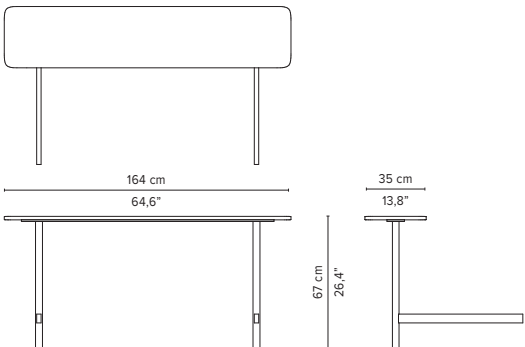

SENJA SOFA

TECHNICAL DRAWINGS

DEEP SEAT
TOTAL DEPTH 116 CM / 45.75"

023301-x-y Meridienne left arm high

023302-x-y Meridienne left arm low

023401-x-y Meridienne right arm high

023402-x-y Meridienne right arm low

023403-x-y Meridienne Daybed

* Appearances, measurements and weights may slightly differ from reality.
The cushions on the drawings are not included in the article.

SENJA SOFA

TECHNICAL DRAWINGS

02387-x-z Console table

02381-x-z Side table

* Height from the floor = 45 cm / 17.7"

02370S-x-z Table top regular

02370D-x-z Table top deep

C02300-xW Casual back cushion

* Appearances, measurements and weights may slightly differ from reality.
The cushions on the drawings are not included in the article.