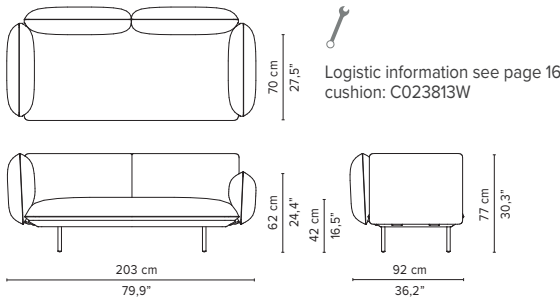

SENJA SOFA

REGULAR SEAT
TOTAL DEPTH 92 CM / 36.25"

TECHNICAL DRAWINGS

023805-x-y Double module

023806-x-y Right Corner arm high

023807-x-y Left Corner arm high

023808-x-y Right Corner arm low

023809-x-y Left Corner arm low

023810-x-y 2-seater arm high

023811-x-y 2-seater arm low

* Appearances, measurements and weights may slightly differ from reality.
The cushions on the drawings are not included in the article.

SENJA SOFA

TECHNICAL DRAWINGS

REGULAR SEAT

TOTAL DEPTH 92 CM / 36.25"

023812-x-y 2-seater right arm low/high

023813-x-y 2-seater left arm low/high

023814-x-y Right corner arm high + pouf

023815-x-y Left corner arm high + pouf

023816-x-y Right corner arm low + pouf

023817-x-y Left corner arm low + pouf

023818-x-y-z Right Corner arm high + table

023819-x-y-z Left Corner arm high + table

* Appearances, measurements and weights may slightly differ from reality.
The cushions on the drawings are not included in the article.