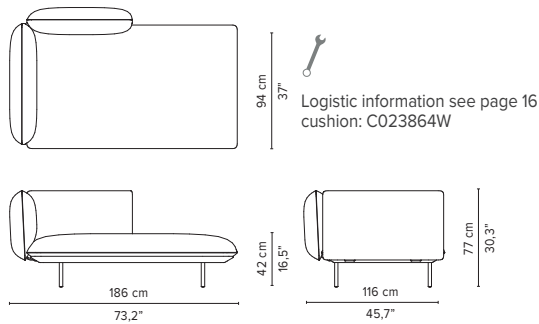

* Appearances, measurements and weights may slightly differ from reality.
The cushions on the drawings are not included in the article.

SENJA SOFA

TECHNICAL DRAWINGS

DEEP SEAT

TOTAL DEPTH 116 CM / 45.75"

023856-x-y Right Corner arm high

023857-x-y Left Corner arm high

023858-x-y Right Corner arm low

023859-x-y Left Corner arm low

023860-x-y 2-seater arm high

023861-x-y 2-seater arm low

023862-x-y 2-seater right arm low/high

023863-x-y 2-seater left arm low/high

* Appearances, measurements and weights may slightly differ from reality.
The cushions on the drawings are not included in the article.

SENJA SOFA

TECHNICAL DRAWINGS

DEEP SEAT

TOTAL DEPTH 116 CM / 45.75"

023864-x-y Right Corner arm high + pouf