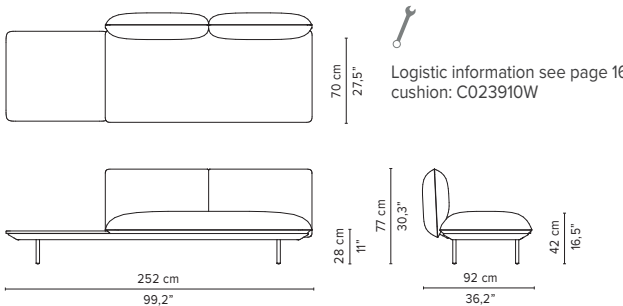

SENJA SOFA

TECHNICAL DRAWINGS

REGULAR SEAT

TOTAL DEPTH 92 CM / 36.25"

023820-x-y-z Right Corner arm low + table

023821-x-y-z Left Corner arm low + table

023901-x-y Triple pouf module

023902-x-y Triple module

023903-x-y 3-seater arm high

023904-x-y 3-seater arm low

023905-x-y 3-seater right arm low/high

023906-x-y 3-seater left arm low/high

* Appearances, measurements and weights may slightly differ from reality.
The cushions on the drawings are not included in the article.

SENJA SOFA

TECHNICAL DRAWINGS

REGULAR SEAT
TOTAL DEPTH 92 CM / 36.25"

023907-x-y Right extension + pouf

023908-x-y Left extension + pouf

023909-x-y-z Right extension + table

023910-x-y-z Left extension + table

023911-x-y Right corner arm high

023912-x-y Left corner arm high

023913-x-y Right corner arm low

023914-x-y Left corner arm low

* Appearances, measurements and weights may slightly differ from reality.
The cushions on the drawings are not included in the article.