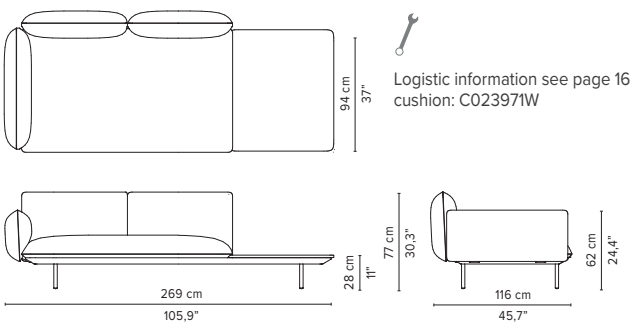

023964-x-y Left corner arm low

023965-x-y Right corner arm high + pouf

023966-x-y Left corner arm high + pouf

* Appearances, measurements and weights may slightly differ from reality.
The cushions on the drawings are not included in the article.

SENJA SOFA

TECHNICAL DRAWINGS

DEEP SEAT
TOTAL DEPTH 116 CM / 45.75"

023967-x-y Right corner arm low + pouf

023968-x-y Left corner arm low + pouf

023969-x-y-z Right corner arm high + table

023970-x-y-z Left corner arm high + table

023971-x-y-z Right corner arm low + table

023972-x-y-z Left corner arm low + table

* Appearances, measurements and weights may slightly differ from reality.
The cushions on the drawings are not included in the article.