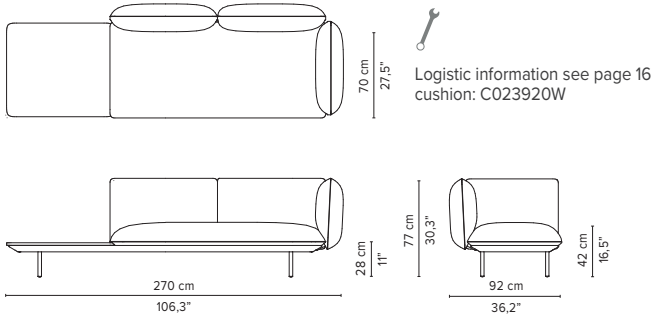

SENJA SOFA

TECHNICAL DRAWINGS

REGULAR SEAT
TOTAL DEPTH 92 CM / 36.25"

023907-x-y Right extension + pouf

023908-x-y Left extension + pouf

023909-x-y-z Right extension + table

023910-x-y-z Left extension + table

023911-x-y Right corner arm high

023912-x-y Left corner arm high

023913-x-y Right corner arm low

023914-x-y Left corner arm low

* Appearances, measurements and weights may slightly differ from reality.
The cushions on the drawings are not included in the article.

SENJA SOFA

TECHNICAL DRAWINGS

REGULAR SEAT

TOTAL DEPTH 92 CM / 36.25"

023915-x-y Right corner arm high + pouf

023916-x-y Left corner arm high + pouf

023917-x-y Right corner arm low + pouf

023918-x-y Left corner arm low + pouf

023919-x-y-z Right corner arm high + table

023920-x-y-z Left corner arm high + table

023921-x-y-z Right corner arm low + table

023922-x-y-z Left corner arm low + table

* Appearances, measurements and weights may slightly differ from reality.
The cushions on the drawings are not included in the article.