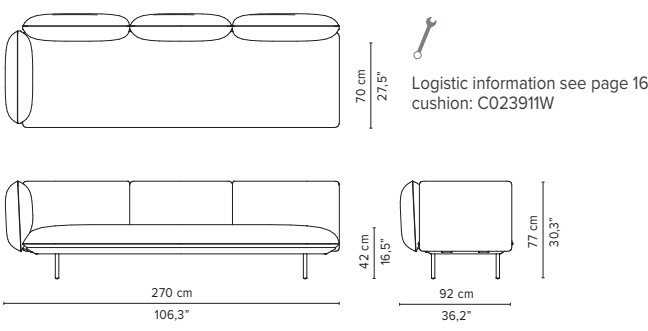

023903-x-y 3-seater arm high

023904-x-y 3-seater arm low

023905-x-y 3-seater right arm low/high

023906-x-y 3-seater left arm low/high

* Appearances, measurements and weights may slightly differ from reality.
The cushions on the drawings are not included in the article.

SENJA SOFA

TECHNICAL DRAWINGS

REGULAR SEAT
TOTAL DEPTH 92 CM / 36.25"

023907-x-y Right extension + pouf

023908-x-y Left extension + pouf

023909-x-y-z Right extension + table

023910-x-y-z Left extension + table

023911-x-y Right corner arm high

023912-x-y Left corner arm high

023913-x-y Right corner arm low

023914-x-y Left corner arm low

* Appearances, measurements and weights may slightly differ from reality.
The cushions on the drawings are not included in the article.