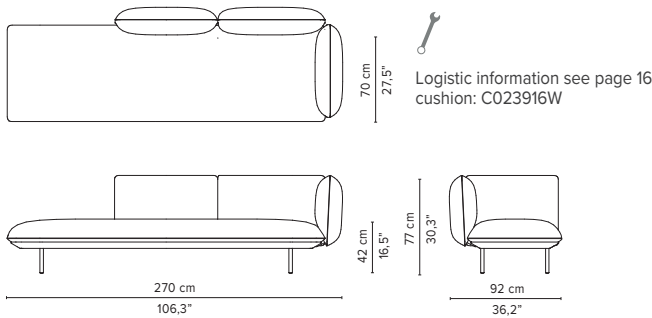

SENJA SOFA

TECHNICAL DRAWINGS

REGULAR SEAT
TOTAL DEPTH 92 CM / 36.25"

023907-x-y Right extension + pouf

023908-x-y Left extension + pouf

023909-x-y-z Right extension + table

023910-x-y-z Left extension + table

023911-x-y Right corner arm high

023912-x-y Left corner arm high

023913-x-y Right corner arm low

023914-x-y Left corner arm low

* Appearances, measurements and weights may slightly differ from reality.
The cushions on the drawings are not included in the article.

SENJA SOFA

TECHNICAL DRAWINGS

REGULAR SEAT

TOTAL DEPTH 92 CM / 36.25"

023915-x-y Right corner arm high + pouf

023916-x-y Left corner arm high + pouf

023917-x-y Right corner arm low + pouf

023918-x-y Left corner arm low + pouf

023919-x-y-z Right corner arm high + table

023920-x-y-z Left corner arm high + table

023921-x-y-z Right corner arm low + table

023922-x-y-z Left corner arm low + table

* Appearances, measurements and weights may slightly differ from reality.
The cushions on the drawings are not included in the article.