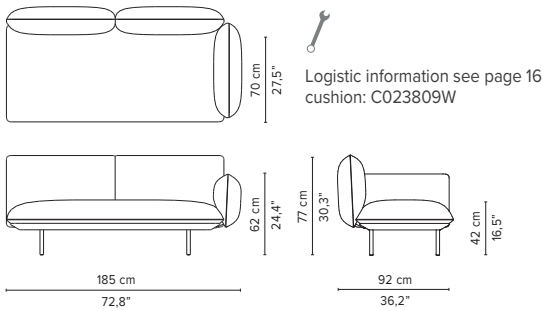

COLOURS FRAME-x

COLOURS LEGS-y

COLOURS TABLE TOPS-z

SENJA SOFA

TECHNICAL DRAWINGS

REGULAR SEAT

TOTAL DEPTH 92 CM / 36.25"

023200-x-y Pouf module

023201-x-y Single module

023202-x-y 1-seater arm high

023203-x-y 1-seater arm low

023801-x-y Double pouf module

023802-x-y-z Pouf + table

023803-x-y Single module + pouf

023804-x-y-z Single module + table

* Appearances, measurements and weights may slightly differ from reality.
The cushions on the drawings are not included in the article.

SENJA SOFA

REGULAR SEAT
TOTAL DEPTH 92 CM / 36.25"

TECHNICAL DRAWINGS

023805-x-y Double module

023806-x-y Right Corner arm high

023807-x-y Left Corner arm high

023808-x-y Right Corner arm low

023809-x-y Left Corner arm low

023810-x-y 2-seater arm high

023811-x-y 2-seater arm low

* Appearances, measurements and weights may slightly differ from reality.
The cushions on the drawings are not included in the article.

SENJA SOFA