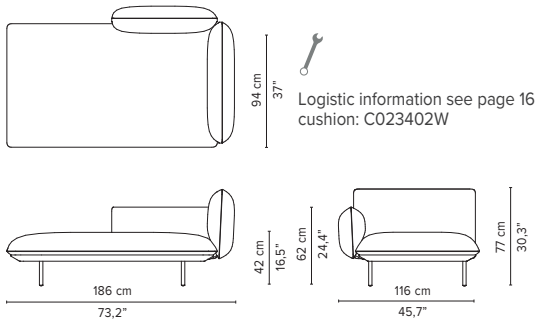

023971-x-y-z Right corner arm low + table

023972-x-y-z Left corner arm low + table

* Appearances, measurements and weights may slightly differ from reality.
The cushions on the drawings are not included in the article.

SENJA SOFA

TECHNICAL DRAWINGS

DEEP SEAT
TOTAL DEPTH 116 CM / 45.75"

023301-x-y Meridienne left arm high

023302-x-y Meridienne left arm low

023401-x-y Meridienne right arm high

023402-x-y Meridienne right arm low

02381-x-z Side table

* Height from the floor = 45 cm / 17.7"

02370S-x-z Table top regular

02370D-x-z Table top deep

C02300-xW Casual back cushion

* Appearances, measurements and weights may slightly differ from reality.
The cushions on the drawings are not included in the article.