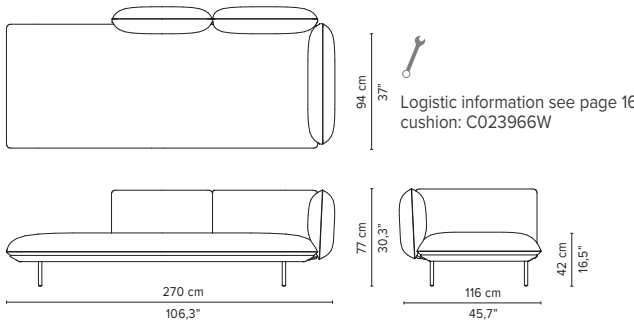

023966-x-y Left corner arm high + pouf

* Appearances, measurements and weights may slightly differ from reality.
The cushions on the drawings are not included in the article.