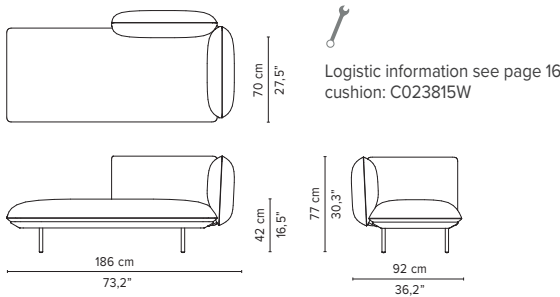

SENJA SOFA

REGULAR SEAT
TOTAL DEPTH 92 CM / 36.25"

TECHNICAL DRAWINGS

023805-x-y Double module

023806-x-y Right Corner arm high

023807-x-y Left Corner arm high

023808-x-y Right Corner arm low

023809-x-y Left Corner arm low

023810-x-y 2-seater arm high

023811-x-y 2-seater arm low

* Appearances, measurements and weights may slightly differ from reality.
The cushions on the drawings are not included in the article.

SENJA SOFA

TECHNICAL DRAWINGS

REGULAR SEAT

TOTAL DEPTH 92 CM / 36.25"

023812-x-y 2-seater right arm low/high

023813-x-y 2-seater left arm low/high

023814-x-y Right corner arm high + pouf

023815-x-y Left corner arm high + pouf

023816-x-y Right corner arm low + pouf

023817-x-y Left corner arm low + pouf

023818-x-y-z Right Corner arm high + table

023819-x-y-z Left Corner arm high + table

* Appearances, measurements and weights may slightly differ from reality.
The cushions on the drawings are not included in the article.