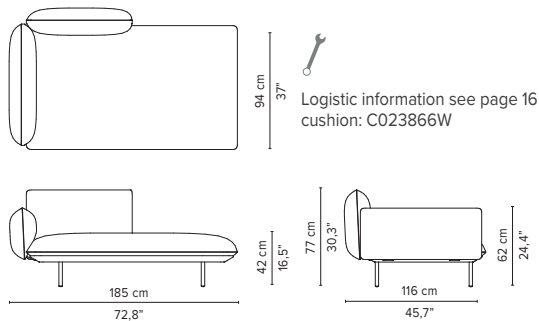

023866-x-y Right Corner arm low + pouf