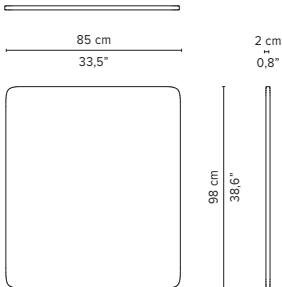

023403-x-y Meridienne Daybed

* Appearances, measurements and weights may slightly differ from reality.
The cushions on the drawings are not included in the article.

SENJA SOFA

TECHNICAL DRAWINGS

02387-x-z Console table

02381-x-z Side table

* Height from the floor = 45 cm / 17.7"

02370S-x-z Table top regular

02370D-x-z Table top deep

C02300-xW Casual back cushion

* Appearances, measurements and weights may slightly differ from reality.
The cushions on the drawings are not included in the article.