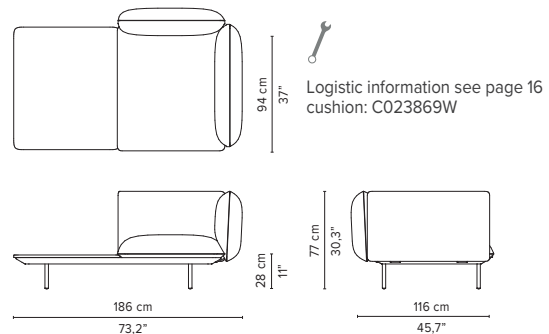

* Appearances, measurements and weights may slightly differ from reality.
The cushions on the drawings are not included in the article.

SENJA SOFA

TECHNICAL DRAWINGS

DEEP SEAT

TOTAL DEPTH 116 CM / 45.75"

023864-x-y Right Corner arm high + pouf

023865-x-y Left Corner arm high + pouf

023866-x-y Right Corner arm low + pouf

023867-x-y Left Corner arm low + pouf

023868-x-y-z Right Corner arm high + table

023869-x-y-z Left Corner arm high + table

023870-x-y-z Right Corner arm low + table

023871-x-y-z Left Corner arm low + table

* Appearances, measurements and weights may slightly differ from reality.
The cushions on the drawings are not included in the article.

SENJA SOFA

TECHNICAL DRAWINGS