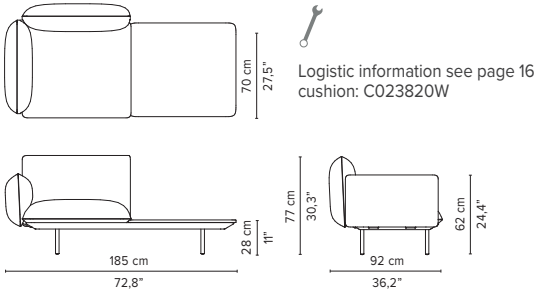

SENJA SOFA

REGULAR SEAT
TOTAL DEPTH 92 CM / 36.25"

TECHNICAL DRAWINGS

023805-x-y Double module

023806-x-y Right Corner arm high

023807-x-y Left Corner arm high

023808-x-y Right Corner arm low

023809-x-y Left Corner arm low

TECHNICAL DRAWINGS

REGULAR SEAT

TOTAL DEPTH 92 CM / 36.25"

023812-x-y 2-seater right arm low/high

023813-x-y 2-seater left arm low/high

023814-x-y Right corner arm high + pouf

023815-x-y Left corner arm high + pouf

023816-x-y Right corner arm low + pouf

023817-x-y Left corner arm low + pouf

023818-x-y-z Right Corner arm high + table

023819-x-y-z Left Corner arm high + table

* Appearances, measurements and weights may slightly differ from reality.
The cushions on the drawings are not included in the article.

SENJA SOFA

TECHNICAL DRAWINGS

REGULAR SEAT

TOTAL DEPTH 92 CM / 36.25"

023820-x-y-z Right Corner arm low + table

023821-x-y-z Left Corner arm low + table

023901-x-y Triple pouf module

023902-x-y Triple module