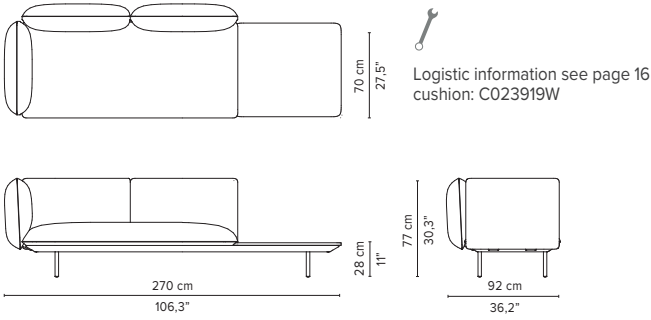

023911-x-y Right corner arm high

023912-x-y Left corner arm high

023913-x-y Right corner arm low

023914-x-y Left corner arm low

* Appearances, measurements and weights may slightly differ from reality.
The cushions on the drawings are not included in the article.

SENJA SOFA

TECHNICAL DRAWINGS

REGULAR SEAT

TOTAL DEPTH 92 CM / 36.25"

023915-x-y Right corner arm high + pouf

023916-x-y Left corner arm high + pouf

023917-x-y Right corner arm low + pouf

023918-x-y Left corner arm low + pouf

023919-x-y-z Right corner arm high + table

023920-x-y-z Left corner arm high + table

023921-x-y-z Right corner arm low + table

023922-x-y-z Left corner arm low + table

* Appearances, measurements and weights may slightly differ from reality.
The cushions on the drawings are not included in the article.