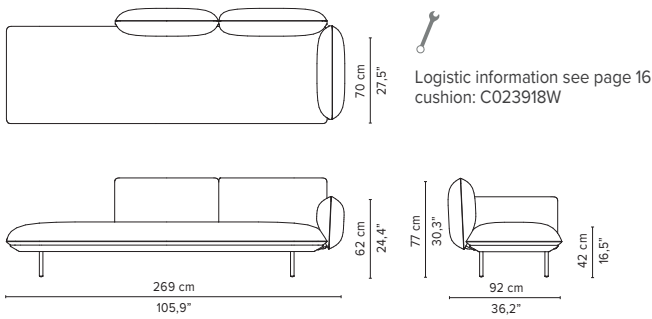

SENJA SOFA

TECHNICAL DRAWINGS

REGULAR SEAT
TOTAL DEPTH 92 CM / 36.25"

023907-x-y Right extension + pouf

023908-x-y Left extension + pouf

023909-x-y-z Right extension + table

023910-x-y-z Left extension + table

023911-x-y Right corner arm high

023912-x-y Left corner arm high

023913-x-y Right corner arm low

023914-x-y Left corner arm low

* Appearances, measurements and weights may slightly differ from reality.
The cushions on the drawings are not included in the article.

SENJA SOFA

TECHNICAL DRAWINGS

REGULAR SEAT

TOTAL DEPTH 92 CM / 36.25"

023915-x-y Right corner arm high + pouf

023916-x-y Left corner arm high + pouf

023917-x-y Right corner arm low + pouf

023918-x-y Left corner arm low + pouf

023919-x-y-z Right corner arm high + table

023920-x-y-z Left corner arm high + table

023921-x-y-z Right corner arm low + table

023922-x-y-z Left corner arm low + table

* Appearances, measurements and weights may slightly differ from reality.
The cushions on the drawings are not included in the article.