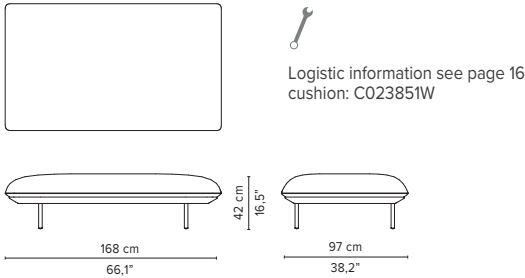

SENJA SOFA

TECHNICAL DRAWINGS

REGULAR SEAT

TOTAL DEPTH 92 CM / 36.25"

023915-x-y Right corner arm high + pouf

023916-x-y Left corner arm high + pouf

023917-x-y Right corner arm low + pouf

023918-x-y Left corner arm low + pouf

023919-x-y-z Right corner arm high + table

023920-x-y-z Left corner arm high + table

023921-x-y-z Right corner arm low + table

023922-x-y-z Left corner arm low + table

* Appearances, measurements and weights may slightly differ from reality.
The cushions on the drawings are not included in the article.

SENJA SOFA

TECHNICAL DRAWINGS

DEEP SEAT
TOTAL DEPTH 116 CM / 45.75"

023851-x-y Double pouf module

023852-x-y-z Pouf + table

023853-x-y Single module + pouf

023854-x-y-z Single module + table

023855-x-y Double module

* Appearances, measurements and weights may slightly differ from reality.
The cushions on the drawings are not included in the article.

SENJA SOFA

TECHNICAL DRAWINGS

DEEP SEAT

TOTAL DEPTH 116 CM / 45.75"

023856-x-y Right Corner arm high