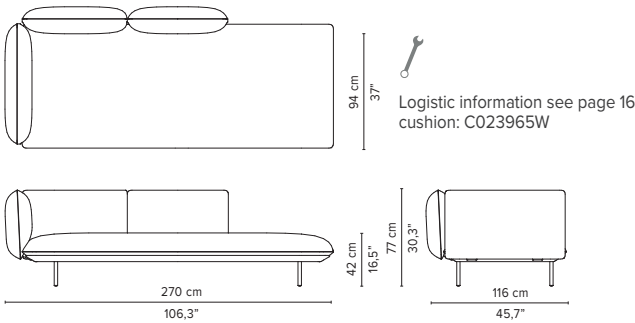

023965-x-y Right corner arm high + pouf