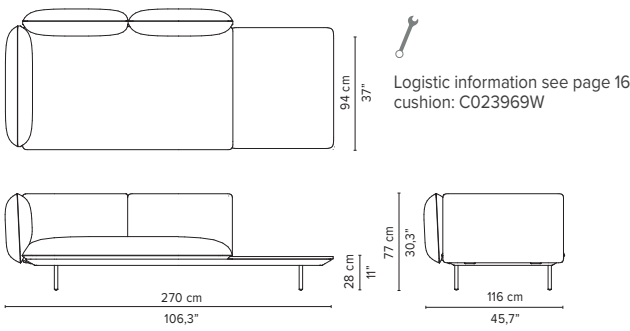

SENJA SOFA

TECHNICAL DRAWINGS

DEEP SEAT
TOTAL DEPTH 116 CM / 45.75"

023967-x-y Right corner arm low + pouf

023968-x-y Left corner arm low + pouf

023969-x-y-z Right corner arm high + table

023970-x-y-z Left corner arm high + table

023971-x-y-z Right corner arm low + table

023972-x-y-z Left corner arm low + table

* Appearances, measurements and weights may slightly differ from reality.
The cushions on the drawings are not included in the article.