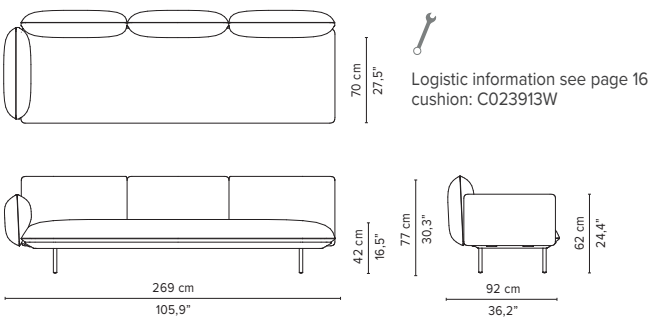

SENJA SOFA

TECHNICAL DRAWINGS

REGULAR SEAT

TOTAL DEPTH 92 CM / 36.25"

023820-x-y-z Right Corner arm low + table

023821-x-y-z Left Corner arm low + table

023901-x-y Triple pouf module

023902-x-y Triple module

023903-x-y 3-seater arm high

023904-x-y 3-seater arm low

023905-x-y 3-seater right arm low/high

023906-x-y 3-seater left arm low/high

* Appearances, measurements and weights may slightly differ from reality.
The cushions on the drawings are not included in the article.

SENJA SOFA

TECHNICAL DRAWINGS

REGULAR SEAT
TOTAL DEPTH 92 CM / 36.25"

023907-x-y Right extension + pouf

023908-x-y Left extension + pouf

023909-x-y-z Right extension + table

023910-x-y-z Left extension + table

023911-x-y Right corner arm high

023912-x-y Left corner arm high

023913-x-y Right corner arm low

023914-x-y Left corner arm low

* Appearances, measurements and weights may slightly differ from reality.
The cushions on the drawings are not included in the article.