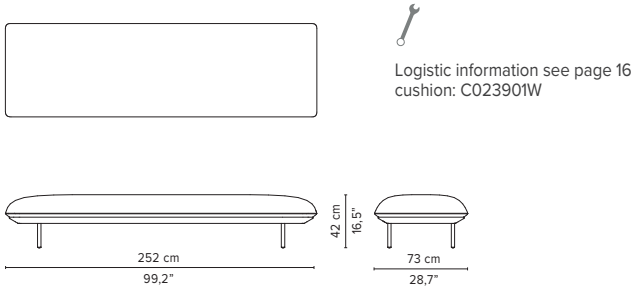

023816-x-y Right corner arm low + pouf

023817-x-y Left corner arm low + pouf

023818-x-y-z Right Corner arm high + table

023819-x-y-z Left Corner arm high + table

* Appearances, measurements and weights may slightly differ from reality.
The cushions on the drawings are not included in the article.

SENJA SOFA

TECHNICAL DRAWINGS

REGULAR SEAT

TOTAL DEPTH 92 CM / 36.25"

023820-x-y-z Right Corner arm low + table

023821-x-y-z Left Corner arm low + table

023901-x-y Triple pouf module

023902-x-y Triple module

023903-x-y 3-seater arm high

023904-x-y 3-seater arm low

023905-x-y 3-seater right arm low/high

023906-x-y 3-seater left arm low/high

* Appearances, measurements and weights may slightly differ from reality.
The cushions on the drawings are not included in the article.

SENJA SOFA

TECHNICAL DRAWINGS

REGULAR SEAT
TOTAL DEPTH 92 CM / 36.25"

023907-x-y Right extension + pouf

023908-x-y Left extension + pouf

023909-x-y-z Right extension + table

023910-x-y-z Left extension + table