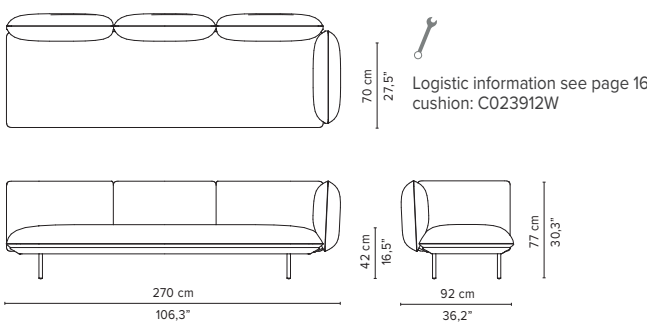

SENJA SOFA

TECHNICAL DRAWINGS

REGULAR SEAT

TOTAL DEPTH 92 CM / 36.25"

023820-x-y-z Right Corner arm low + table

023821-x-y-z Left Corner arm low + table

023901-x-y Triple pouf module

023902-x-y Triple module

023903-x-y 3-seater arm high

023904-x-y 3-seater arm low

023905-x-y 3-seater right arm low/high

023906-x-y 3-seater left arm low/high

* Appearances, measurements and weights may slightly differ from reality.
The cushions on the drawings are not included in the article.

SENJA SOFA

TECHNICAL DRAWINGS

REGULAR SEAT
TOTAL DEPTH 92 CM / 36.25"

023907-x-y Right extension + pouf

023908-x-y Left extension + pouf

023909-x-y-z Right extension + table

023910-x-y-z Left extension + table

023911-x-y Right corner arm high

023912-x-y Left corner arm high

023913-x-y Right corner arm low

023914-x-y Left corner arm low

* Appearances, measurements and weights may slightly differ from reality.
The cushions on the drawings are not included in the article.