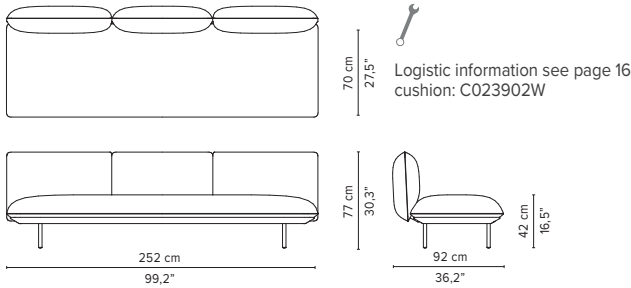

023816-x-y Right corner arm low + pouf

023817-x-y Left corner arm low + pouf

023818-x-y-z Right Corner arm high + table

023819-x-y-z Left Corner arm high + table

* Appearances, measurements and weights may slightly differ from reality.
The cushions on the drawings are not included in the article.

SENJA SOFA

TECHNICAL DRAWINGS

REGULAR SEAT

TOTAL DEPTH 92 CM / 36.25"

023820-x-y-z Right Corner arm low + table

023821-x-y-z Left Corner arm low + table

023901-x-y Triple pouf module

023902-x-y Triple module

023903-x-y 3-seater arm high

023904-x-y 3-seater arm low

023905-x-y 3-seater right arm low/high

023906-x-y 3-seater left arm low/high

* Appearances, measurements and weights may slightly differ from reality.
The cushions on the drawings are not included in the article.

SENJA SOFA

TECHNICAL DRAWINGS

REGULAR SEAT
TOTAL DEPTH 92 CM / 36.25"

023907-x-y Right extension + pouf

023908-x-y Left extension + pouf

023909-x-y-z Right extension + table

023910-x-y-z Left extension + table