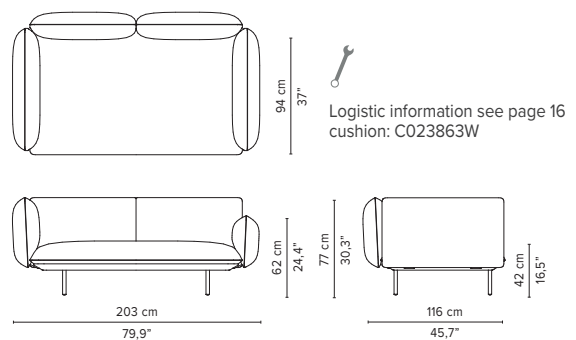

SENJA SOFA

TECHNICAL DRAWINGS

DEEP SEAT
TOTAL DEPTH 116 CM / 45.75"

023851-x-y Double pouf module

023852-x-y-z Pouf + table

023853-x-y Single module + pouf

023854-x-y-z Single module + table

023855-x-y Double module

* Appearances, measurements and weights may slightly differ from reality.
The cushions on the drawings are not included in the article.

SENJA SOFA

TECHNICAL DRAWINGS

DEEP SEAT

TOTAL DEPTH 116 CM / 45.75"

023856-x-y Right Corner arm high

023857-x-y Left Corner arm high

023858-x-y Right Corner arm low

023859-x-y Left Corner arm low

023860-x-y 2-seater arm high

023861-x-y 2-seater arm low

023862-x-y 2-seater right arm low/high

023863-x-y 2-seater left arm low/high

* Appearances, measurements and weights may slightly differ from reality.
The cushions on the drawings are not included in the article.

SENJA SOFA

TECHNICAL DRAWINGS

DEEP SEAT

TOTAL DEPTH 116 CM / 45.75"

023864-x-y Right Corner arm high + pouf