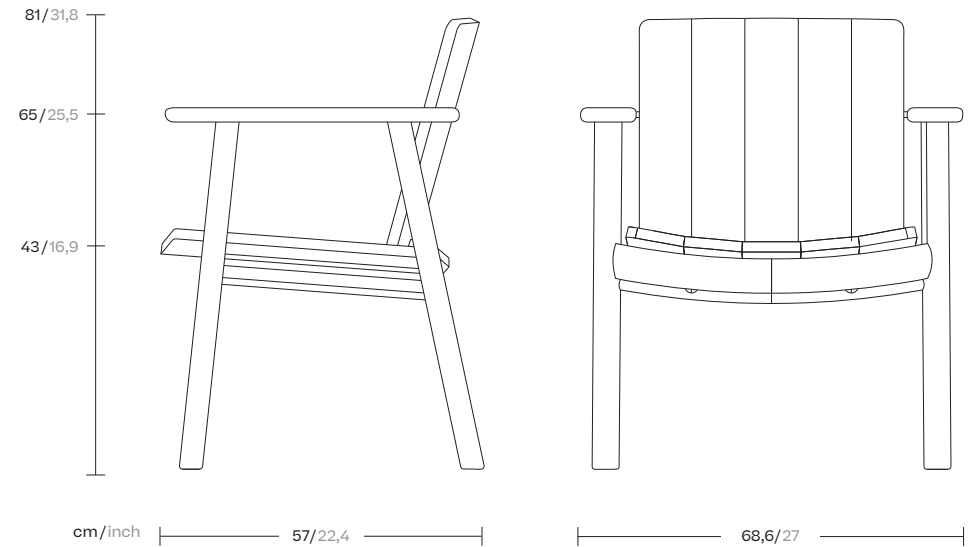

cm/inch

81/31,8

65/25,5

43/16,9

cm/inch

57/22,4

68,6/27

Dining armchair

Designer
Jasper Morrison

Collection
Riva

Reference
KS2600100

2/2

Materials

Teak
Teak A-Grade, Eco Friendly
Oeko-Tek

Fabric
Warp & Weft Count Nm 2/34
- Nm 6/34, Weight 400 g/m3,
Abrasion test 30000 cycles,
22,500 Wyzenbeek Double Rubs,
Fire retardand NFPA 260, Finish
Teflon, anti-mold