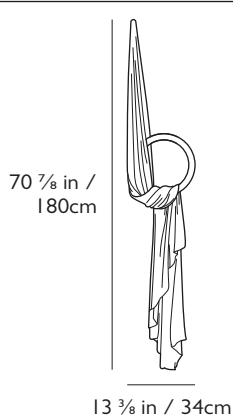

Requiem Globe Light

Requiem Ring Light

Requiem Tube Light

Requiem Sphere Light

| Name | Year of Design | |
|----------------------|----------------|----------|
| Requiem | 2022 | |
| Product Code | 110-130V | 220-240V |
| Requiem Globe Light | REQ0110 | REQ0010 |
| Requiem Ring Light | REQ0120 | REQ0020 |
| Requiem Tube Light | REQ0130 | REQ0030 |
| Requiem Sphere Light | REQ0140 | REQ0040 |

Materials & Finishes

Fabric, plaster and opal glass

Information

Sizes are approximate.

Limited edition.

Products made to order on application.

Certification

110-130V : UL, cULus
220-240V : CE, UKCA, CB