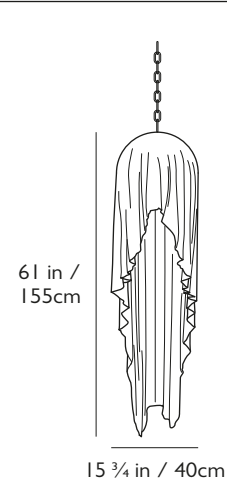

Requiem Globe Light

Requiem Ring Light

Requiem Tube Light

Requiem Sphere Light

| Name | Year of Design | |
|----------------------|----------------|----------|
| Requiem | 2022 | |
| Product Code | 110-130V | 220-240V |
| Requiem Globe Light | REQ0110 | REQ0010 |
| Requiem Ring Light | REQ0120 | REQ0020 |
| Requiem Tube Light | REQ0130 | REQ0030 |
| Requiem Sphere Light | REQ0140 | REQ0040 |

Materials & Finishes

Fabric, plaster and opal glass

Information

Sizes are approximate.

Limited edition.

Products made to order on application.

Certification

110-130V : UL, cULus
220-240V : CE, UKCA, CB