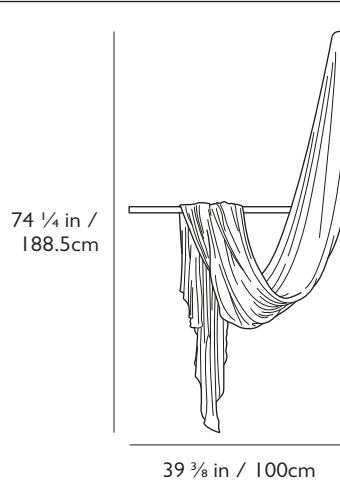

Requiem Globe Light

Requiem Ring Light

Requiem Tube Light

Requiem Sphere Light

| Name | Year of Design | |
|----------------------|----------------|----------|
| Requiem | 2022 | |
| Product Code | 110-130V | 220-240V |
| Requiem Globe Light | REQ0110 | REQ0010 |
| Requiem Ring Light | REQ0120 | REQ0020 |
| Requiem Tube Light | REQ0130 | REQ0030 |
| Requiem Sphere Light | REQ0140 | REQ0040 |

Materials & Finishes

Fabric, plaster and opal glass

Information

Sizes are approximate.

Limited edition.

Products made to order on application.

Certification

110-130V : UL, cULus
220-240V : CE, UKCA, CB