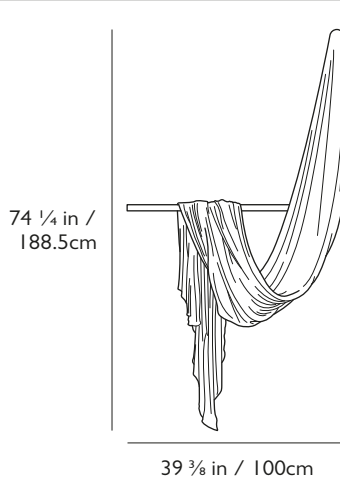

Requiem Globe Light

Requiem Ring Light

Requiem Tube Light

Requiem Sphere Light

Name	Year of Design	
Requiem	2022	
Product Code	110-130V	220-240V
Requiem Globe Light	REQ0110	REQ0010
Requiem Ring Light	REQ0120	REQ0020
Requiem Tube Light	REQ0130	REQ0030
Requiem Sphere Light	REQ0140	REQ0040

Materials & Finishes

Fabric, plaster and opal glass

Information

Sizes are approximate.

Limited edition.

Products made to order on application.

Certification

110-130V : UL, cULus
220-240V : CE, UKCA, CB