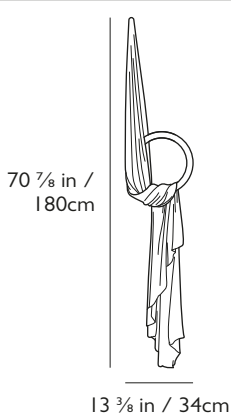

Requiem Globe Light

Requiem Ring Light

Requiem Tube Light

Requiem Sphere Light

Name	Year of Design	
Requiem	2022	
Product Code	110-130V	220-240V
Requiem Globe Light	REQ0110	REQ0010
Requiem Ring Light	REQ0120	REQ0020
Requiem Tube Light	REQ0130	REQ0030
Requiem Sphere Light	REQ0140	REQ0040

Materials & Finishes

Fabric, plaster and opal glass

Information

Sizes are approximate.

Limited edition.

Products made to order on application.

Certification

110-130V : UL, cULus
220-240V : CE, UKCA, CB