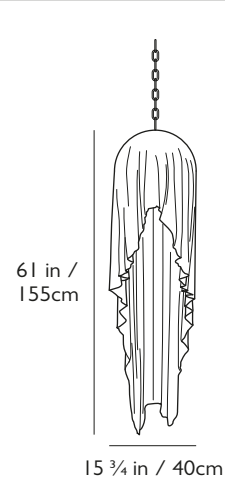

Requiem Globe Light

Requiem Ring Light

Requiem Tube Light

Requiem Sphere Light

Name	Year of Design	
Requiem	2022	
Product Code	110-130V	220-240V
Requiem Globe Light	REQ0110	REQ0010
Requiem Ring Light	REQ0120	REQ0020
Requiem Tube Light	REQ0130	REQ0030
Requiem Sphere Light	REQ0140	REQ0040

Materials & Finishes

Fabric, plaster and opal glass

Information

Sizes are approximate.

Limited edition.

Products made to order on application.

Certification

110-130V : UL, cULus
220-240V : CE, UKCA, CB