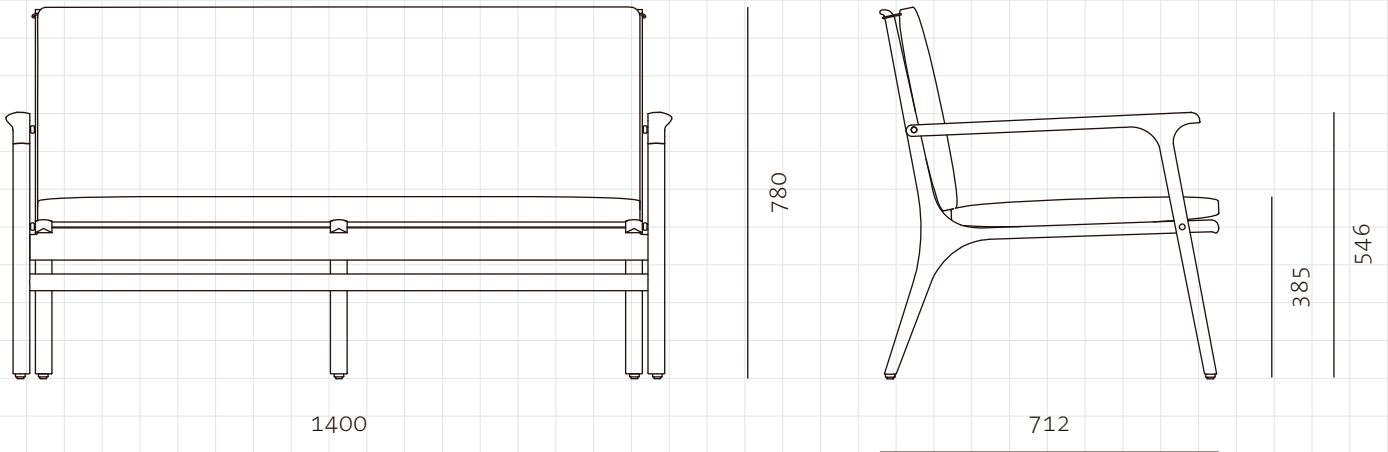

**RÉN COLLECTION**  
BY SPACE COPENHAGEN

**Rén Lounge Chair Two Seater**

**CODE**

RN-S121

**DIMENSIONS**

W1400 x D712 x H780mm

**NET WEIGHT**

Seating height: 385mm

**ENVIRONMENT**

23.0 kg

**MATERIALS**

Indoor

Solid wood legs, Veneer laminate frame, Upholstered cushion, Down filling,  
Brass plated stainless steel

\*Please refer to website or contact your local representative for complete material swatches.

**SHIPPING**

**Package** Assembled

**Package Qty** 1 pcs/box

<b>Packaging</b>	<b>Measurement (mm)</b>	<b>Volume (cbm)</b>	<b>Gross Weight (kg)</b>
<b>FCL</b>	W1485 x D797 x H885	1.05	33.0
<b>LCL/AIR</b>	W1505 x D817 x H980	1.20	48.0