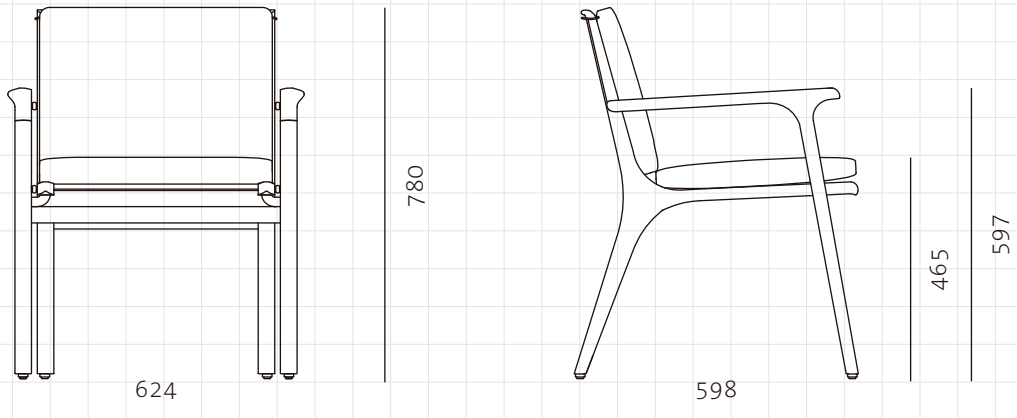

RÉN COLLECTION
BY SPACE COPENHAGEN

Rén Dining Armchair

CODE

RN-S211

DIMENSIONS

W624 x D598 x H780mm

NET WEIGHT

Seating height: 465mm

SHIPPING

Package Assembled

Package Qty 1 pcs/box

Packaging	Measurement (mm)	Volume (cbm)	Gross Weight (kg)
FCL	W680 x D680 x H870	0.40	15.0
LCL/AIR	W720 x D720 x H960	0.50	21.0