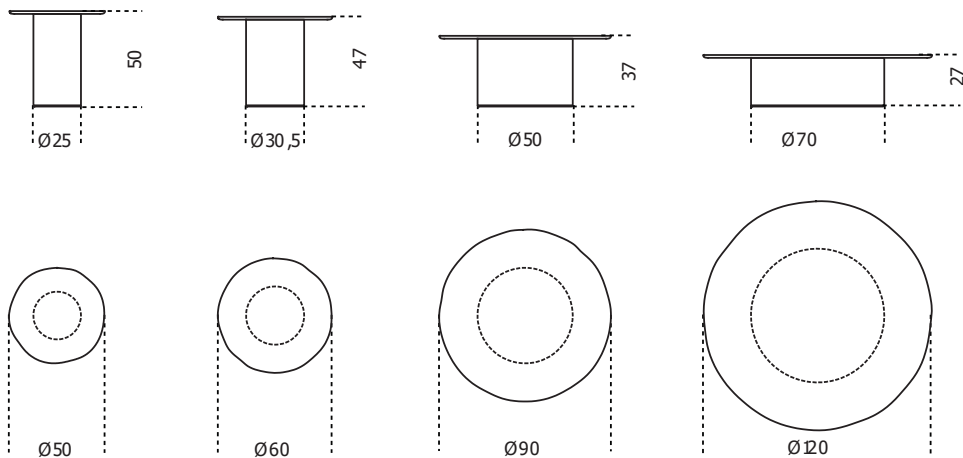

# Re-verre

2023

Coffee table in recycled glass in the “melange terre” finish. Since it is an artisanal and manual process, the measurements are indicative and the surface may not be completely flat.

Cm (L x W x H)

Ø50 x 50

Ø60 x 47

Ø90 x 37

Ø120 x 27