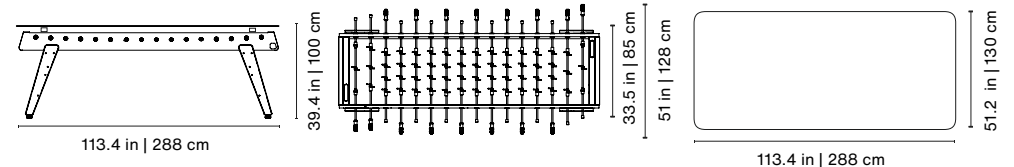

Includes

Balls set (7 units).
4 extra players (2 per team).

Product weight • Peso del producto 619.5 lb | 281 kg

116.1x55.1x30.1 in | 295x140x77 cm
813.5 lb | 369 kg