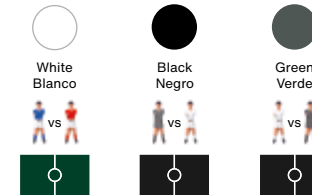

## Colours • Colores

## Materials

Structure: Steel with cathaphoretic coating process and micro textured powder coated polyester paint.  
Field: HPL (green or black).  
Players: Cast aluminium.  
Handles: Iroko wood.  
Legs: Iroko wood.