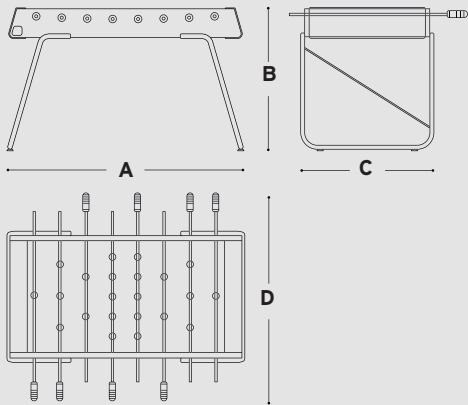

Its new lines and legs make it lighter (20 kg less than RS#2). But without losing strength and stability.

It introduces more colours to the RS# range.

RS#3 comes in white, red, blue, yellow and black to add a touch of colour to every match.

## Dimensions:

**A** - 59.5 in / 151 cm  
**B** - 36 in / 92 cm

**C** - 33.5 in / 85 cm  
**D** - 51 in / 128cm

## Gross dimensions:

62 x 50 x 20 in /  
157 x 126 x 50 cm  
(pallet included)