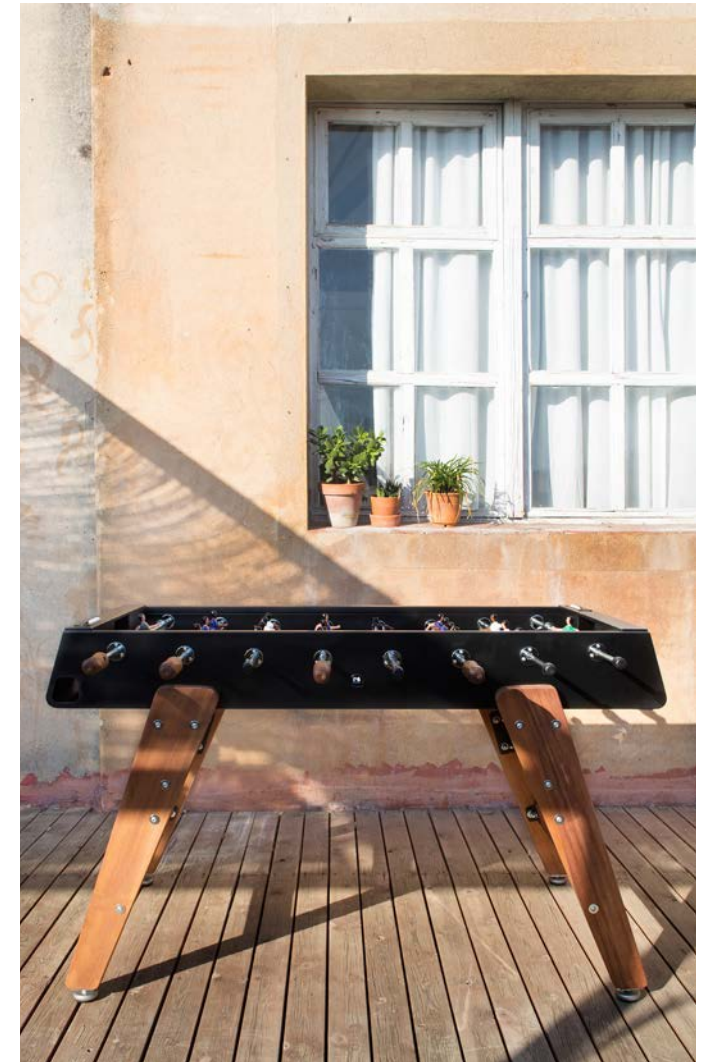

RS#3 wood

by RAFAEL RODRÍGUEZ

For the first time ever, RS Barcelona is using wood in their football tables. And for that they have chosen iroko, a strong and durable wood for outdoor use, the basic requirements for joining the RS# foosball team.

The RS#3 wood is designed and made for outdoor living. It shares some features with the RS#3 (same body and playing field) but its legs are in wood.

RS#3 wood comes in inox version (stainless steel), white or black (steel with cataphoretic coating process) and each version comes with its standard teams.

“The RS#3 wood is the wooden legs one.”

RS#3 wood

Dimensions:

A - 59,5 in / 151 cm
B - 36 in / 92 cm

C - 34 in / 86 cm
D - 51 in / 128cm

Weight:

159 lb / 72 kg

Gross dimensions:

62 x 50 x 20 in /
 157 x 126 x 50 cm
 (pallet included)

Gross weight:

214 lb / 97 kg
 (pallet included)

Materials:

STRUCTURE: Steel with cathaphoretic coating process with polyester paint.

INOX VERSION: Stainless steel.