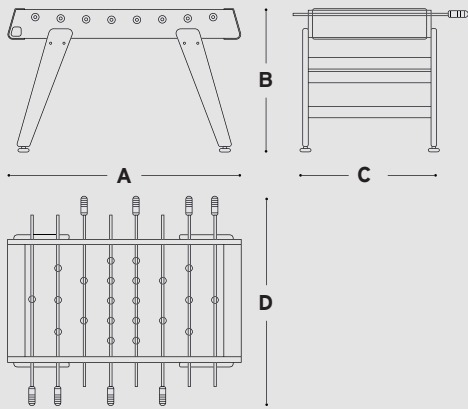

“The RS#3 wood is the wooden legs one.”

RS#3 wood

Dimensions:

A - 59,5 in / 151 cm
B - 36 in / 92 cm

C - 34 in / 86 cm
D - 51 in / 128cm

Weight:

159 lb / 72 kg

Gross dimensions:

62 x 50 x 20 in /
 157 x 126 x 50 cm
 (pallet included)

Gross weight:

214 lb / 97 kg
 (pallet included)

Materials:

STRUCTURE: Steel with cathaphoretic coating process with polyester paint.

INOX VERSION: Stainless steel.