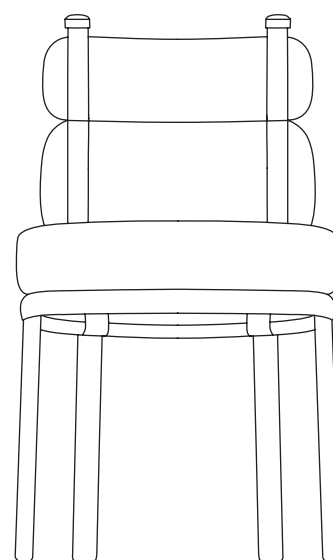

# Dining chair

Designer  
Patricia Urquiola

Collection  
Roll

Reference  
KS2300100

1/4

cm/inch

86/33,8

52/20,4

cm/inch

60/23,6

49/19,2

This ironical intervention on the conventional upholstery converts a regular backrest into two independent 'wraps' connected by colorful straps. A graphical aluminum structures frames the protagonist of this chair, the cushions.