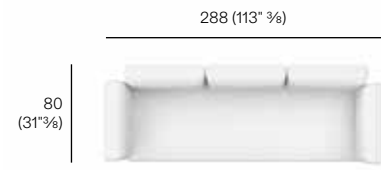

Mamba Sofa Suggested Composition

Design Rodolfo Dordoni

Technical Information

MAMBA

MAIN SUGGESTED COMPOSITION

MAMBA SOFA COMPOSITION

1 x MAMBA 004 module (240x80 cm)
5 x MAMBA 010 backrest (80x24 h.56 cm)

MAMBA SOFA COMPOSITION

2 x MAMBA 004 module (240x80 cm)
7 x MAMBA 010 backrest (80x24 h.56 cm)

MAMBA SOFA COMPOSITION

1 x MAMBA 001 module right (160x80 cm)
1 x MAMBA 002 module left (160x80 cm)
4 x MAMBA 010 backrest (80x24 h.56 cm)

MAMBA SOFA COMPOSITION

1 x MAMBA 002 module left (160x80 cm)
2 x MAMBA 010 backrest (80x24 h.56 cm)