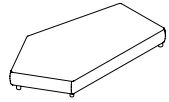

Removable fabric cover, fixed to the structure with Velcro strips.

TECHNICAL INFORMATION BACKREST

STRUCTURE

Synthetic material.

PADDING

Hydro-draining polyurethane.

COVER

Removable fabric cover, fixed to the structure with Velcro strips.

Materials

METAL

Smoke

Mamba Sofa Suggested Composition

Design Rodolfo Dordoni

Technical Information

MAMBA

MAIN SUGGESTED COMPOSITION

001 MODULE

W 189 × D 109 × H 34 cm
H module + backrest 70 cm

W 78" × D 42" 7/8 × H 13" 3/8
H module + backrest 27" 1/2

002 MODULE

W 189 × D 109 × H 34 cm
H module + backrest 70 cm

W 78" × D 42" 7/8 × H 13" 3/8
H module + backrest 27" 1/2