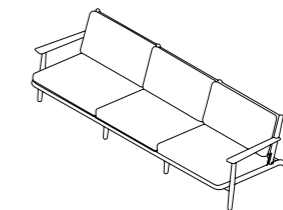

### WEIGHT

Structure 33 kg

### STORAGE COVER

Available.

### DIMENSION

L 277 × P 68 × H 31 cm

W 109"  $\frac{1}{8}$  × D 40"  $\frac{3}{8}$  × H 28"  $\frac{1}{2}$