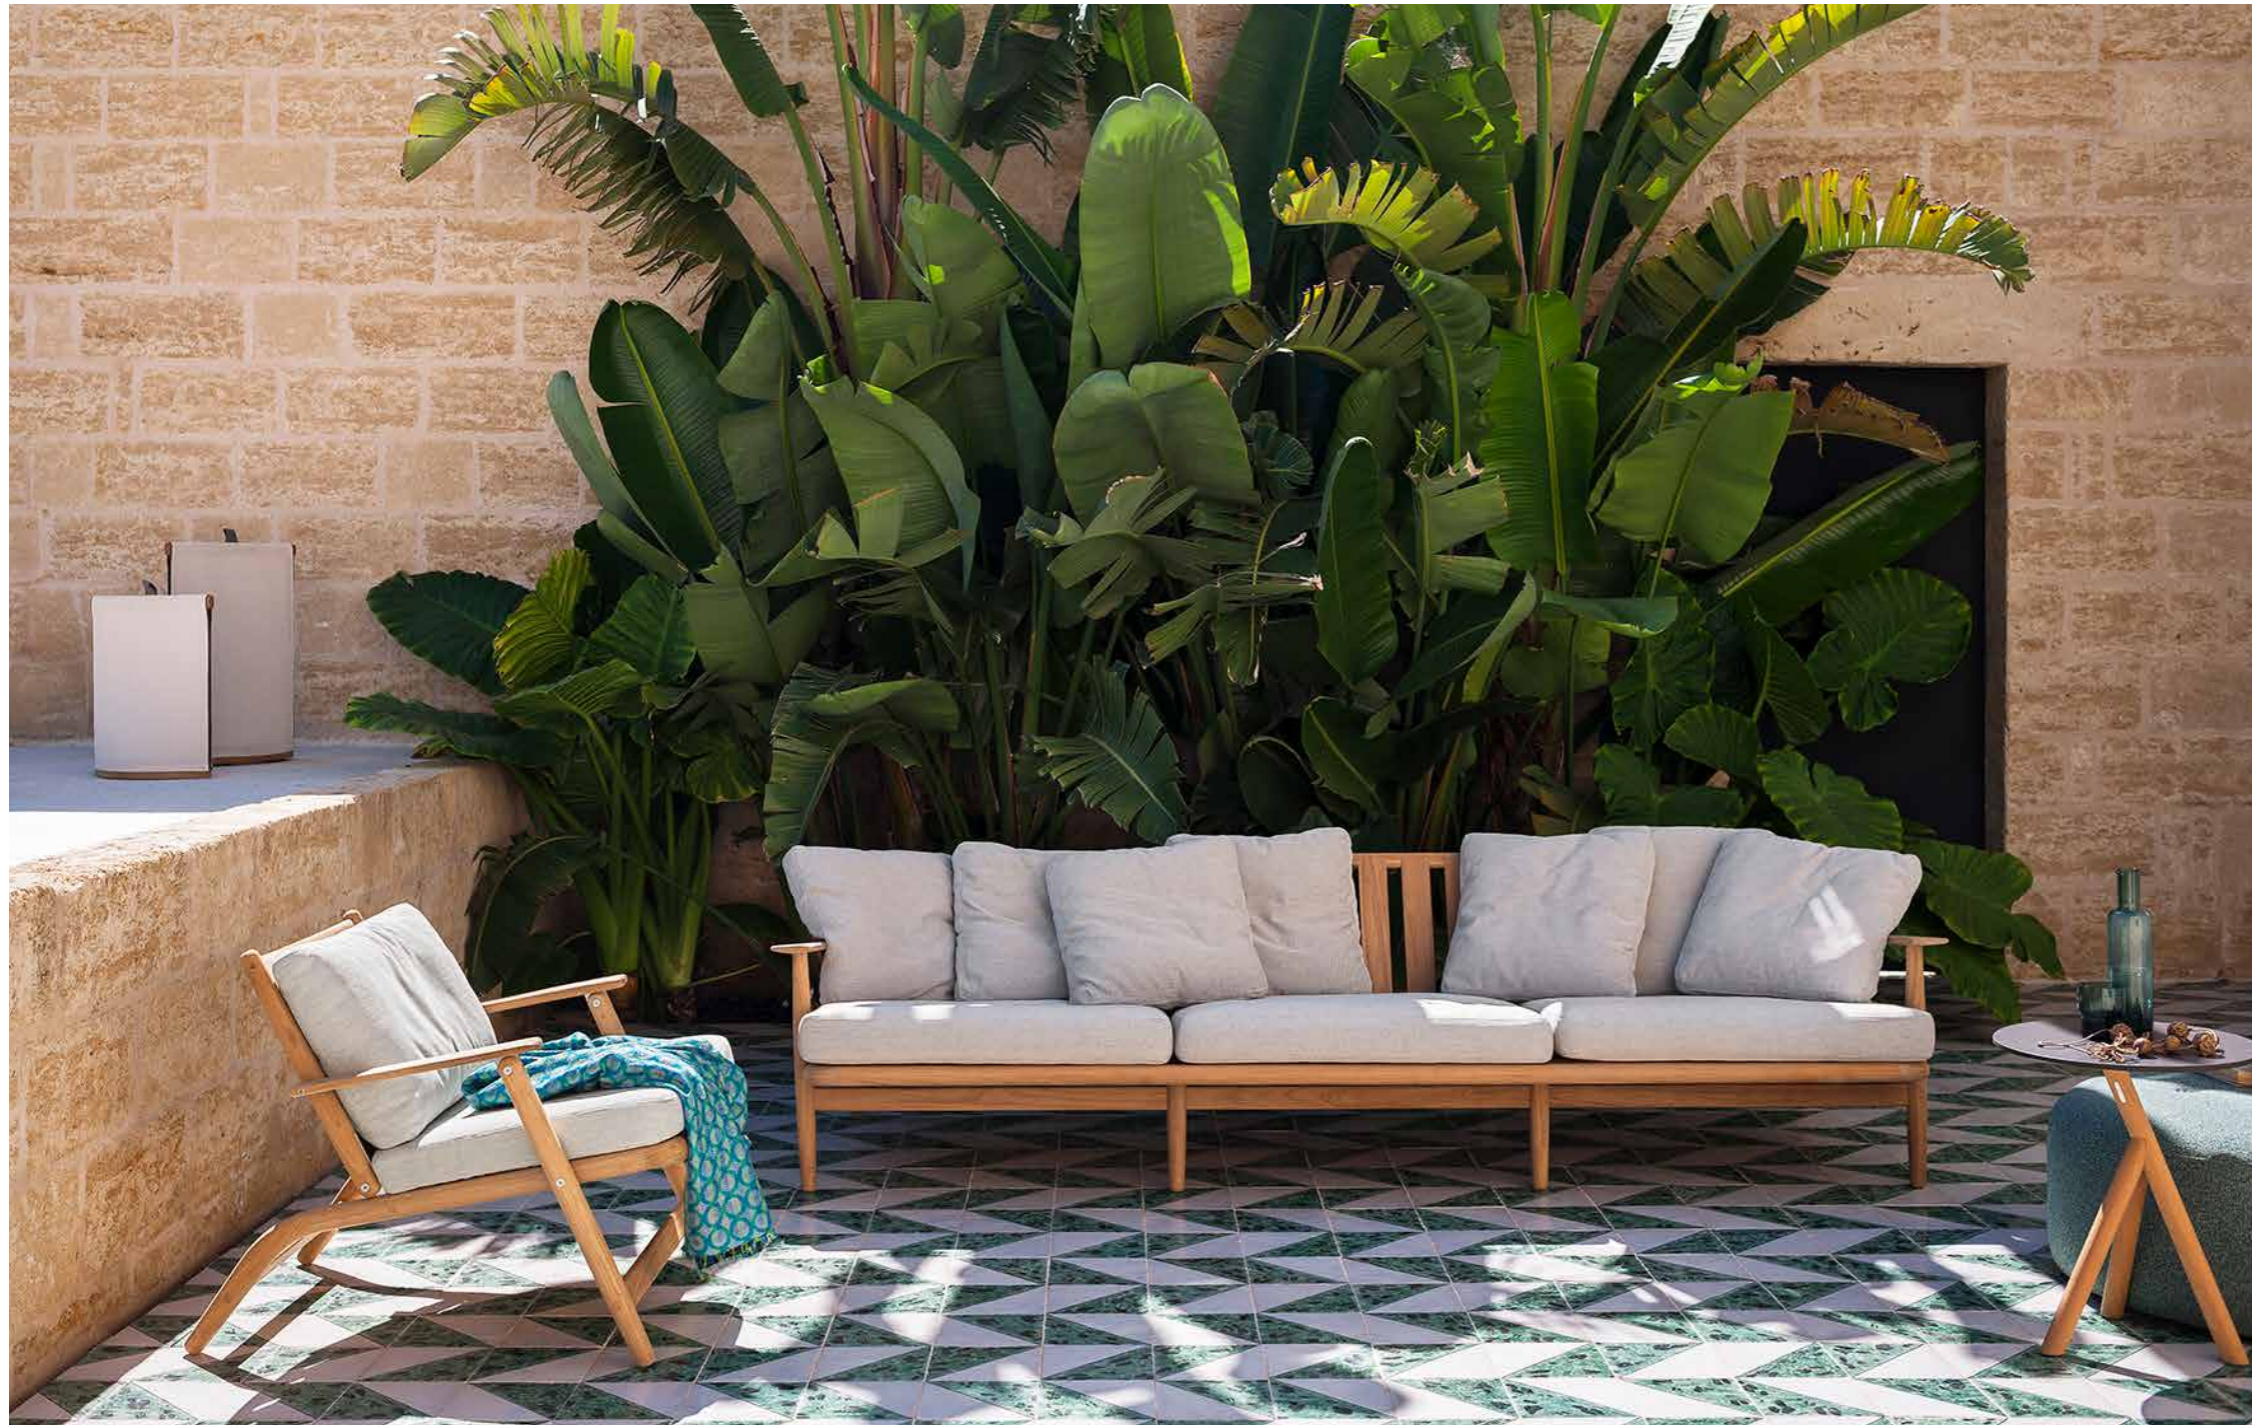

# Levante 103 Sofa

Design Piero Lissoni

Technical Information

with LEVANTE, Piero Lissoni skilfully reinterpretes a complete outdoor collection encompassing different types of elements, all make for a complete set with graceful lines and timeless allure, where teak, the greatest wood for outdoor furniture, and stainless steel unite in stylish functionality.

Though reminiscent of a certain classic type of outdoor furniture, the LEVANTE collection is also highly contemporary. The styling is not only reassuring for those seeking a classic look, but also meets the requirements of those looking for furniture designed for the typical settings and environments of today's world. The entire LEVANTE collection is the ideal solution for anyone looking for comfort, whether entertaining in company or relaxing in private and has all the qualities to permit living in harmony with the surrounding landscape.