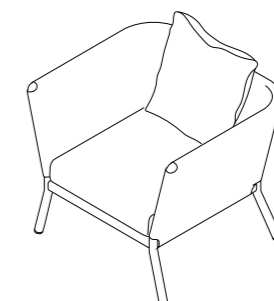

# Calla 001 One-seater Sofa

## Technical Information

The silhouette of a beautiful flower is the image behind the new armchair CALLA. Its elegantly flaring profile is made of an aluminium frame stretched with Batyline. Its components are available in two colour combinations, light or dark.

### TECHNICAL INFORMATION

**DESCRIPTION**  
One seater sofa for outdoor use.

**STRUCTURE**  
Powder coated aluminium.

**BACKREST**  
Batyline.

**WEIGHT**  
Structure 12 kg

**STORAGE COVER**  
Available.

**DIMENSION**  
L 81 x P 70 x H 69 cm  
H seat 29cm +13 cm (cushion)  
W 31" ½ x D 28" x H 27"  
H seat 11" ⅓ +5" ¼ (cushion)