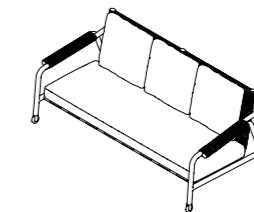

Astra 005 Sofa

Design Rodolfo Dordoni

Technical Information

CASA
DESIGN
GROUP

An elegant collection of reclining furniture, on wheels, dedicated to starry skies: lets you dream and change perspective with a gesture. Astra's design plays on the juxtaposition of solid tubular stainless steel and cotton-fel ropes to give a fresh, light and comfortable combination to two lounge armchairs - with high or low backs - and a three-seater sofa. A feature of the range is the armrest of the seats, formed by a double cylinder covered with cords.

TECHNICAL INFORMATION

DESCRIPTION
Sofa for outdoor use.

STRUCTURE
Powder coated aluminium.

CORDS
Polyester or acrylic (cord Ø 7 mm)
Reclining back.

CUSHIONS
Standard or hydro draining.

WEIGHT
Structure 26 kg
Cushions 11 kg

STORAGE COVER
Available.

DIMENSION
L 190 × P 92 × H 77 cm
H seat 36 cm
W 74"½ × D 36"¼ × H 30"¼
H seat 14"½

Materials

METAL

Smoke Milk

CORD

Grey Sand Brown Tobacco Olive Blue Orange Sky

RECYCLED CORD