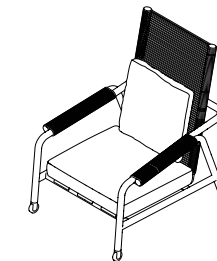

Astra 002 Lounge Chair High Backrest

Design Rodolfo Dordoni

Technical Information

CASA
DESIGN
GROUP

An elegant collection of reclining furniture, on wheels, dedicated to starry skies: lets you dream and change perspective with a gesture. Astra's design plays on the juxtaposition of solid tubular stainless steel and cotton-feel ropes to give a fresh, light and comfortable combination to two lounge armchairs - with high or low backs - and a three-seater sofa. A feature of the range is the armrest of the seats, formed by a double cylinder covered with cords.

TECHNICAL INFORMATION

DESCRIPTION

Lounge chair high backrest for outdoor use.

STRUCTURE

Powder coated aluminium.

CORDS

Polyester or acrylic (cord Ø 7 mm)
Reclining back.

CUSHIONS

Standard or hydro draining.

WEIGHT

Structure	14 kg
Cushions (kit 2 pcs)	4 kg
Cushion headrest	1 kg

STORAGE COVER

Available.

DIMENSION

L 83 × P 92 × H 107 cm
H seat 36 cm

W 32"½ × D 36"¼ × H 42"⅛
H seat 14"⅛