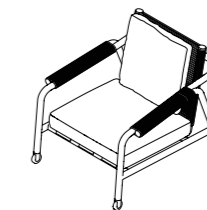

## TECHNICAL INFORMATION

**DESCRIPTION**  
Lounge chair for outdoor use.

**STRUCTURE**  
Powder coated aluminium.

**CORDS**  
Polyester or acrylic (cord Ø 7 mm)  
Reclining back.

**CUSHIONS**  
Standard or hydro draining.

**WEIGHT**  
Structure 12 kg  
Cushions 4 kg

**STORAGE COVER**  
Available.

**DIMENSION**  
L 83 × P 92 × H 77 cm  
H seat 36 cm  
W 32"½ × D 36"¼ × H 30"¼  
H seat 14"½