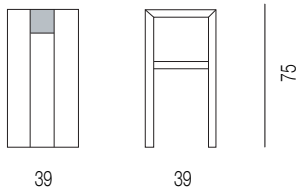

2874 ritz colonna

2874

Colonna in rovere, naturale, tinto o laccato opaco con corsia centrale in vetro trasparente.

Column with frame in oakwood, natural, stained or matt lacquered finish and central insert in transparent glass.

Colonne en chêne, naturel, teinté ou laqué mat avec pièce centrale en verre transparent.

Säule aus Eiche, natur, gebeizt oder matt lackiert mit mit zentraler transparenter Glaseinlage.