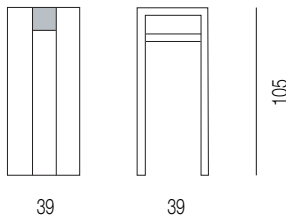

2875 ritz colonna