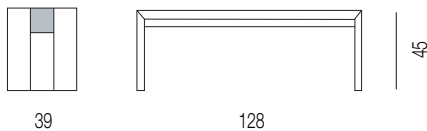

2876 ritz panca