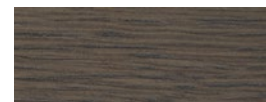

Acabado detalle superior: mismo acabado del estante
Superior detail finish: same finish as the shelf

Acabado estructura: termolacada negro microtexturado
Structure finish: Micro-textured black thermo-lacquered

ACABADOS FINISHES

MADERA | WOOD

Roble natural
Natural oak

Roble claro
Light oak

Roble teñido wengue
Wengue stained oak

Roble teñido ceniza
Ash stained oak

Roble teñido tostado
Toasted stained oak

Nogal natural
Natural walnut

CRISTAL | GLASS

Cristal fumé gris
Smoked grey glass

LACA MATE | MATT LACQUER

Piedra
Stone
—
RAL 7044

Arena
Sand
—
NCS S2005-Y20R

Visón
Taupe
—
NCS S4005-Y20R

Grafito
Graphite
—
RAL 7022

Niebla
Fog
—
NCS S5005-B20G