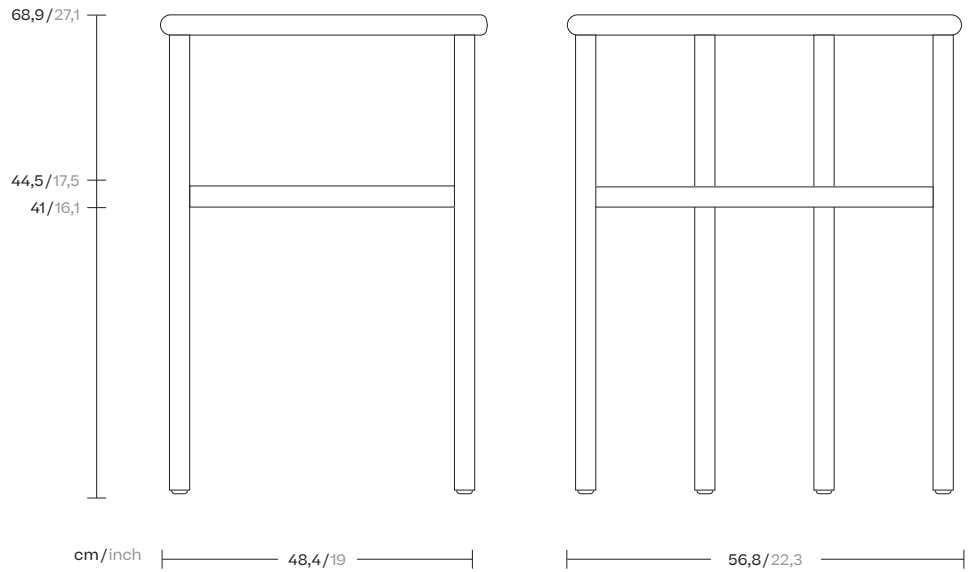

cm/inch

Dining armchair

Designer
Michael Anastassiades

Collection
Ringer

Reference
KS7700100

2/4

Materials

Aluminium
Antioxy, Heavy Load, Resistant
En-1421, Kettalize-It, Anti-
Scratch, Easy Clean,
Flame Retardant M1, Eco Friendly
Ecoembes Recycling Process