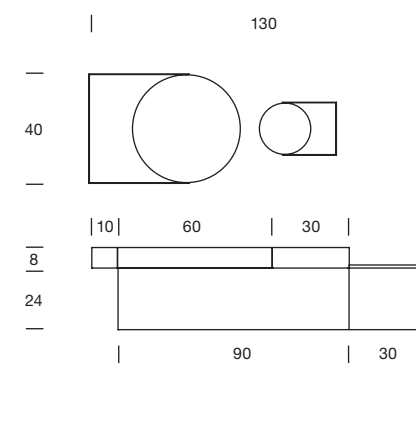

01

Compact Living P= 46

Base con cassetto, apertura push pull, 90x46x24H cm in laccato opaco rosa polvere con base accanto 30x46x24H cm nella stessa finitura. Top in Corian® Greylite.

Rosa Polvere matt lacquered unit with drawer, push pull opening system, 90x46x24H cm with side drawer unit 30x46x24H cm in the same finishes and Corian® Greylite top.