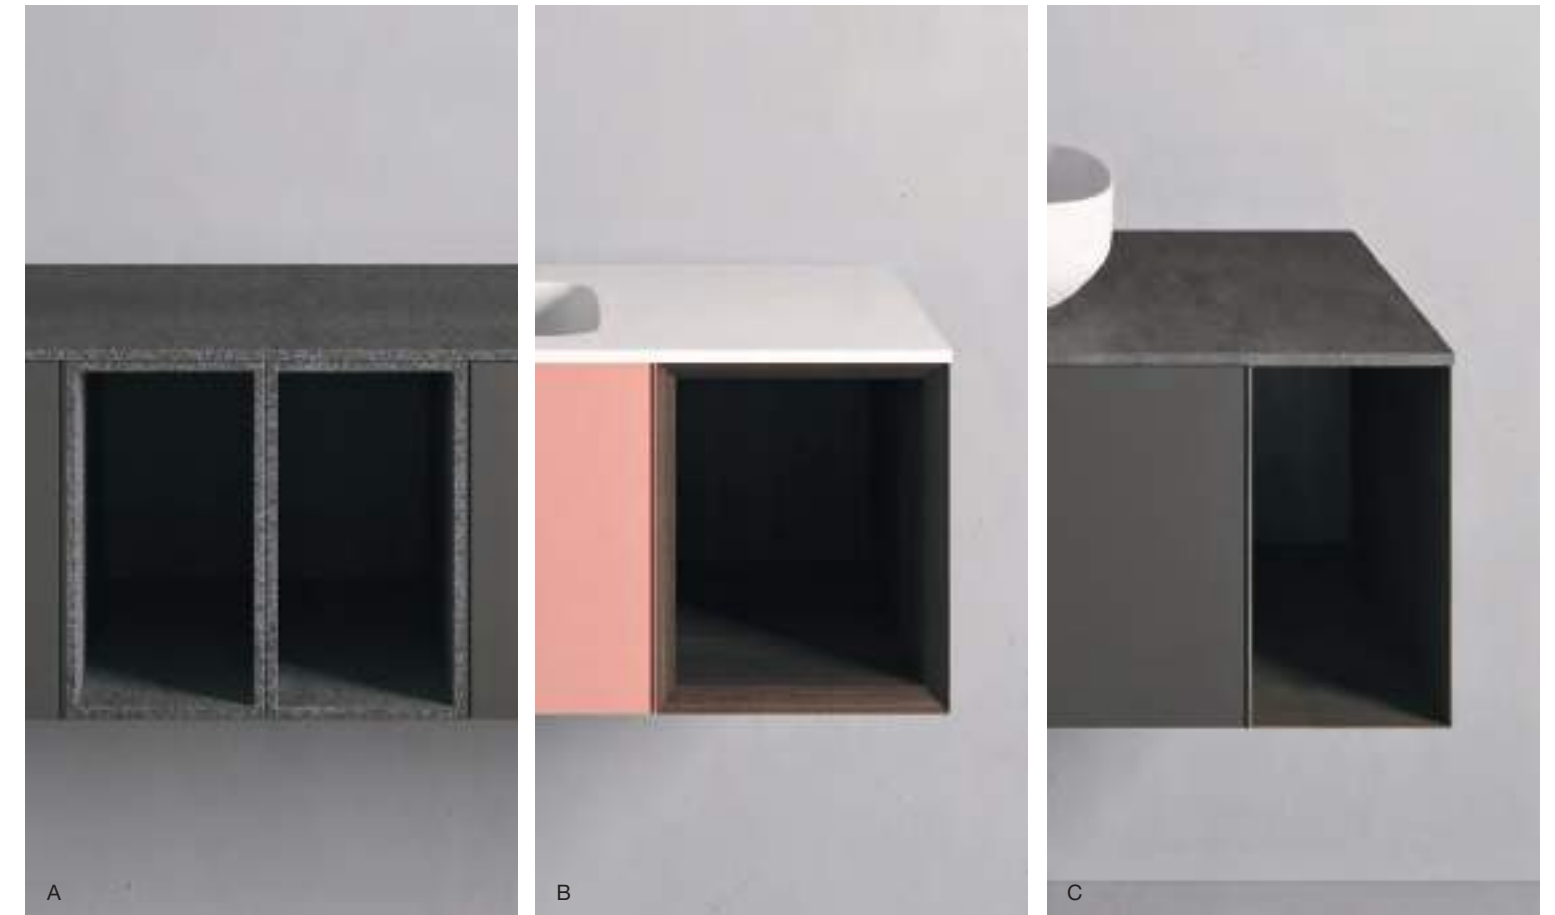

Altezza | Height

* Finiture schienale vano a giorno | Open element back finishes

Corian®
lacquered

Basi a giorno

Open element | Élément ouverts | Offene Elemente | Elementos abiertos

Corian® (A), Prefinito, Laccato opaco, Argilla (B), lamiera (C) | Corian® (A), Wood effect, Matt lacquered, Clay finishes (B), metal (C)