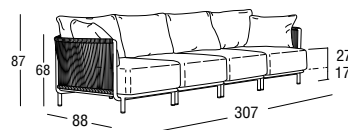

Article: **4434** | Collection: **Queen**

Design: Technical Emotions

Product: Sofa

Sizes: **cm 307x88x87h (121"x34,7"x34,2"h)**
seat **cm 44h (17,3"h)**

FEATURES

Frame: Aluminum
Polyester powder coated

Glides: Surlyn

Net weight unit 84

Gross weight 106,4

Packages per unit 6

Packages sizes element cm 68X89X71h
armrest cm 68X60X38h

Packages volume m³ 2,03

Stackable NO

FINISHINGS

UV, marine environment, scratch resistant