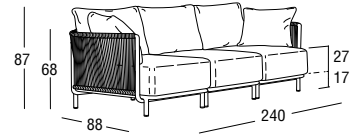

Article: **4433** | Collection: **Queen**

Design: Technical Emotions

Product: Sofa

Sizes: **cm 240x88x87h (94,5"x34,7"x34,2"h)**  
seat **cm 44h (17,3"h)**

**Back and Armrest cushion:** Chips in polyester fiber, hollow, silicone coated. Covering fabric in polypropylene, polyester-pvc.

Net weight unit 65

Gross weight 82,4

Packages per unit 5

Packages sizes element cm 68X89X71h  
armrest cm 68X60X38h