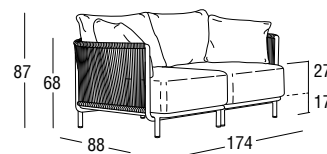

Article: **4432** | Collection: **Queen**

Design: Technical Emotions

Product: Sofa

Sizes: **cm 174x88x87h (68,5"x34,7"x34,2"h)**
seat **cm 44h (17,3"h)**

FEATURES

Frame: Aluminum
Polyester powder coated

Glides: Surlyn

Net weight unit 43

Gross weight 61,4

Packages per unit 4

Packages sizes element cm 68X89X71h
armrest cm 68X60X38h

Packages volume m³ 1,17

Stackable NO

FINISHINGS

UV, marine environment, scratch resistant