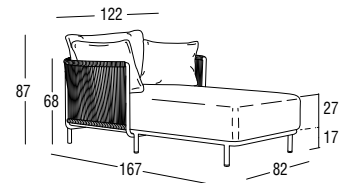

Article: **4430** | Collection: **Queen**

Design: Technical Emotions  
Product: Chaise lounge  
Sizes: **cm122x167x87h (48"x65,8"x34,2"h)**  
seat **cm 44h (17,3"h)**

**Back and Armrest cushion:** Chips in polyester fiber, hollow, silicone coated. Covering fabric in polypropylene, polyester-pvc.

**Net weight unit** 46  
**Gross weight** 62,4  
**Packages per unit** 3  
**Packages sizes** element cm 84X168X71h  
armrest cm 68X60X38h  
**Packages volume** m<sup>3</sup> 1,31  
**Stackable** NO