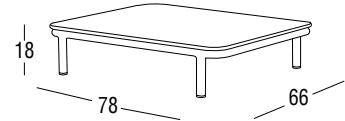

Article: **4428H** | Collection: **Queen**

Design: Technical Emotions
Product: Low table
Sizes: **cm 66x78x18h (26"x30,7"x7"h)**

FEATURES

Frame: Aluminum
Polyester powder coated

Top: HPL (high pressure laminate)

Glides: Surlyn

Finishings: White, Bronze

Net weight unit  16

Gross weight  19

Unit per package 1

Package sizes  cm 71X83X23h

Package volume m³ 0,14

Stackable  NO