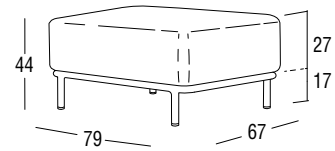

Article: **4427** | Collection: **Queen**

Design: Technical Emotions  
Product: Pouf  
Sizes: **cm 67x79x44h (26,4"x31"x17,3"h)**

## FEATURES

**Frame:** Aluminum  
Polyester powder coated

**Glides:** Surlyn

**Finishings:** White, Bronze

**Seat cushion:** Polyurethane foam / polyester fiber  
polyester-pvc / polypropylene canvas

Net weight unit 12

Gross weight 15,5

Unit per package 1

Package sizes cm 68X80X47h

Package volume m<sup>3</sup> 0,26

Stackable NO