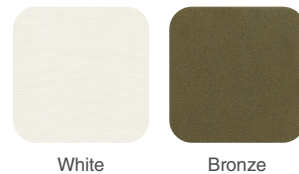

## FEATURES

**Frame:** Aluminum  
Polyester powder coated

**Glides:** Surlyn

**Finishings:** White, Bronze

**Seat cushion:** Polyurethane foam / polyester fiber  
polyester-pvc / polypropylene canvas

Net weight unit 12

## FINISHINGS

UV, marine environment, scratch resistant

## FABRICS

Different types of fabrics available in:  
Acrylic - Polypropylene - Polyester - PVC  
See the collection in the catalog and online.