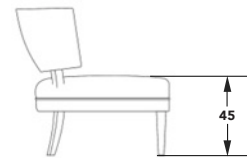

## FOLIE COLLECTION - PORTETTE CHAIR

**INTERNAL CONSTRUCTION:** WPB mortice and tenon joined hard wood frame. Galvanised spring base. Marine grade webbing. All exposed wood is Iroko

**CUSHIONS:** Patented Peltluxé® fibre padding to seat and frame