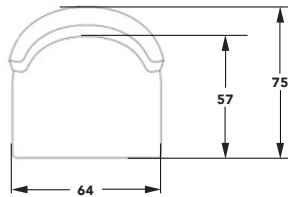

INTERNAL CONSTRUCTION: WPB mortice and tenon joined hard wood frame. Galvanised spring base. Marine grade webbing. All exposed wood is Iroko

CUSHIONS: Patented Peltluxé® fibre padding to seat and frame

LEGS: Solid kiln dried Iroko

FABRICS: COM (Customer Own Material) on manufacturers approval

FABRIC METERS: 4metres

ACCESSORIES: All Weather Cover

MADE TO MEASURE: Custom finishes and sizes available on request

* All sizes are approximate

CASA
DESIGN
GROUP

living
outdoor
contract