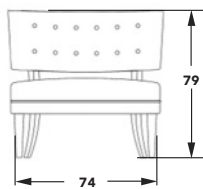

## FOLIE COLLECTION - PORTETTE CHAIR

**INTERNAL CONSTRUCTION:** WPB mortice and tenon joined hard wood frame. Galvanised spring base. Marine grade webbing. All exposed wood is Iroko

**CUSHIONS:** Patented Peltluxé® fibre padding to seat and frame