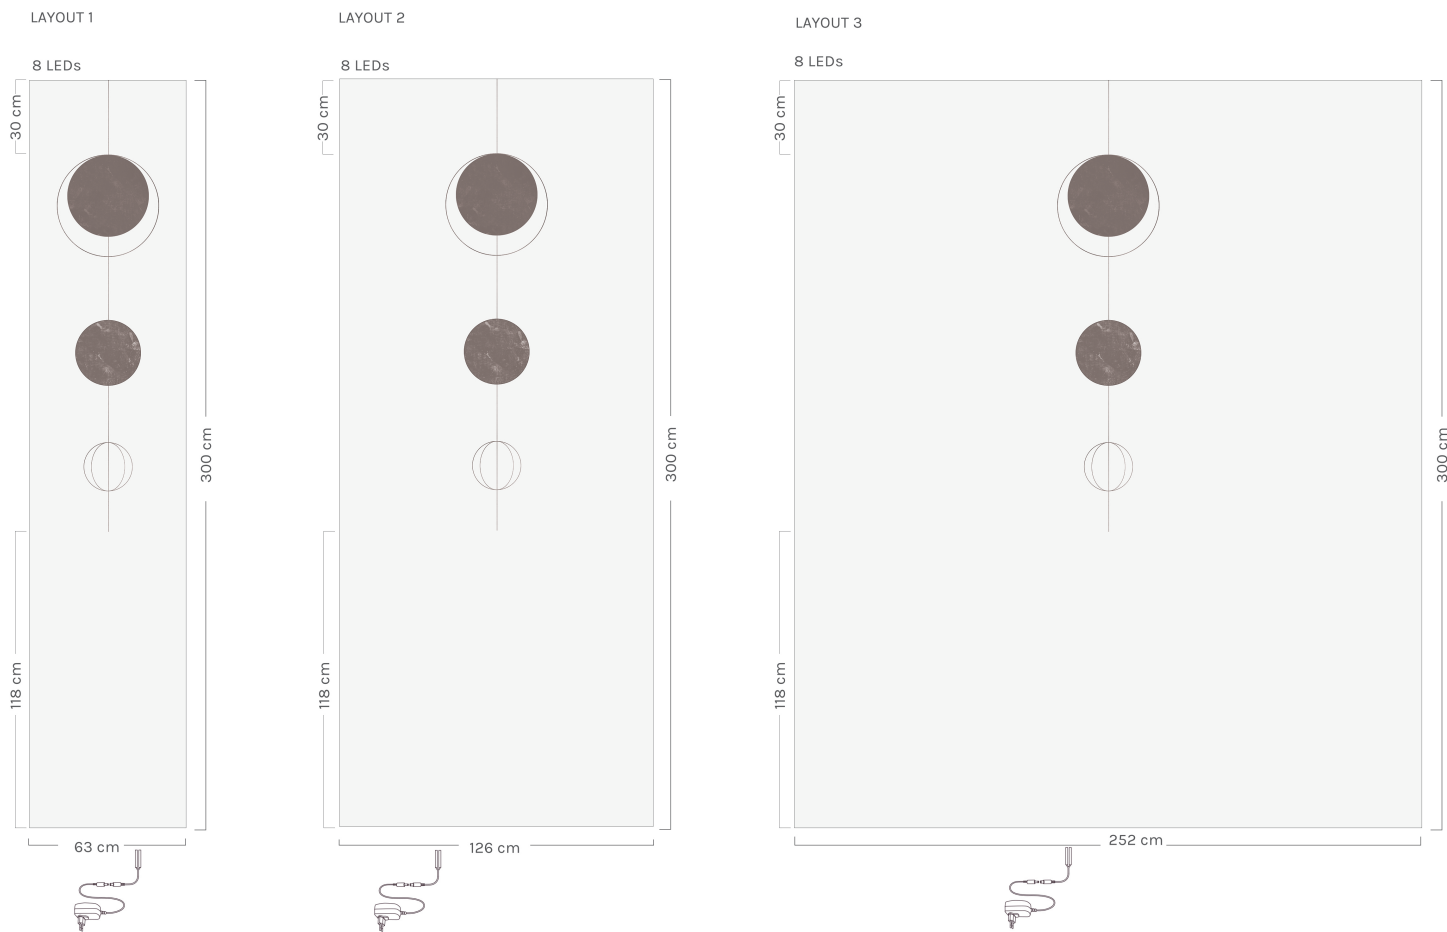

Photon LED Wallpaper

Meystyle

A Photon is the basic unit of all light and it is always in motion. This design aims to capture this intangible force of nature translating its fluidity and fleeting nature into the material world. The LEDs form a linear pattern that creates a standalone feature when switched off in the dark.

When used as the only light 8 LEDs provide very subtle ambient lighting around the wall in full darkness. Tip! Use spotlights to make the crystals shine.

Finishes