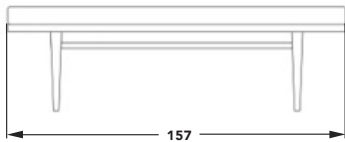

COCO WOLF

MADE FOR LIFE. OUTDOORS

CHUCHUMBER COLLECTION - PEPPER BENCH

INTERNAL CONSTRUCTION: Solid Iroko frame, mortice and tenon joined. Attached attached upholstered seat cushion. All exposed wood is Iroko

CUSHIONS: Patented Peltluxé® fibre cushion

LEGS: Solid kiln dried Iroko

FABRICS: COM (Customer Own Material) on manufacturers approval

FABRIC METERS: 2metres

ACCESSORIES: All Weather Cover

MADE TO MEASURE: Custom finishes and sizes available on request

* All sizes are approximate