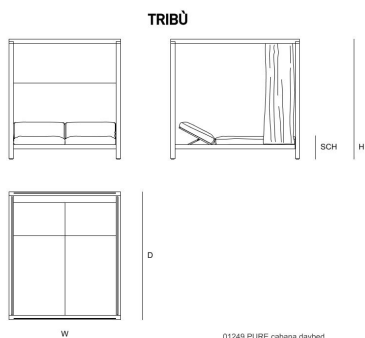

PURE cabana

TECHNICAL DETAILS

Net weight 0.0 lb

SHIPPING

DIMENSIONS

Depth (D) 86.3"

Height (H) 80.8"

Seat height with cushion (SHC) 15.8"

Width (W) 74.5"

Seat height without cushion (SH) 09.8"